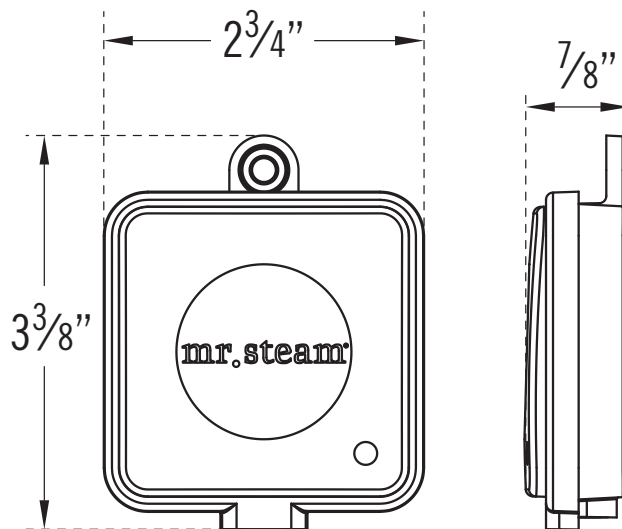

SteamLinx™

BOX CONTENT

- SteamLinx Generator Module
- SteamLinx Router Module
- 6 foot Ethernet Cord
- Power Adapter

SteamLinx

Introducing the latest Mobile Steam Room Technology, the SteamLinx Mobile System. SteamLinx allows for seamless control of essential steam room functionality using your smart phone or mobile device.

*Included in all Dream & Butler Packages
(Except Basic Butler).*

Works with all MrSteam Controls

App available for download from Google Play and the App Store

FOR ILLUSTRATIVE PURPOSES ONLY.

IMPORTANT NOTE: FOR SAFE AND TROUBLE FREE INSTALLATION visit mrsteam.com before installation to download the Installation, Operation and Maintenance Manual or refer to the manual provided with the unit.

MODEL	PROJECT INFORMATION	
SteamLinx	Location:	Contractor:
	Architect:	Submitted By:
	Engineer:	Date:
Notes: