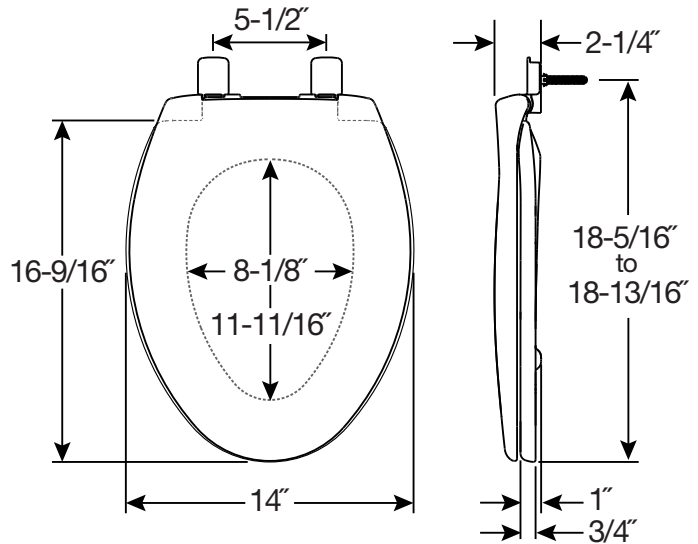

AFFINITY™ 1200E4

RESIDENTIAL PLASTIC TOILET SEAT

FEATURES:

- **STA-TITE® Seat Fastening System™**
Never Loosens™
- **Easy•Clean & Change®**
Removes for cleaning
- **Whisper•Close®**
Slowly and quietly closes
- **Precision Seat Fit™**
1/2" front-to-back adjustability provides the perfect bowl fit
- **Super Grip Bumpers™**
Provides greater stability

SPECIFICATIONS:

- Size:** Elongated
- Material:** Plastic
- Style:** Closed Front with Cover
- Ring Bumpers:** Two
- Hinges:** Plastic
- Hardware:** STA-TITE® Seat Fastening System™

Codes & Standards:  Complies with IAPMO/ANSI Z124.5 Standards Residential Classification