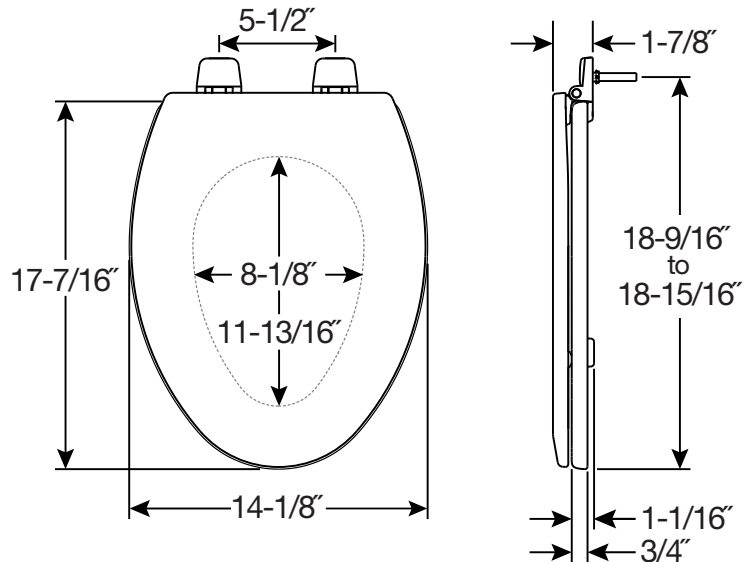

1500TTT

RESIDENTIAL ENAMELED WOOD TOILET SEAT

FEATURES:

- **Top-Tite STA-TITE® Seat Fastening System™**
Never Loosens™
- **Precision Seat Fit™**
3/8" front-to-back adjustability provides the perfect bowl fit

SPECIFICATIONS:

Size: Elongated

Material: Enameled Wood

Style: Closed Front with Cover

Ring Bumpers: Two

Hinges: Plastic

Hardware: Top-Tite STA-TITE® Seat Fastening System™ with Non-Corroding Bolts and Wing Nuts