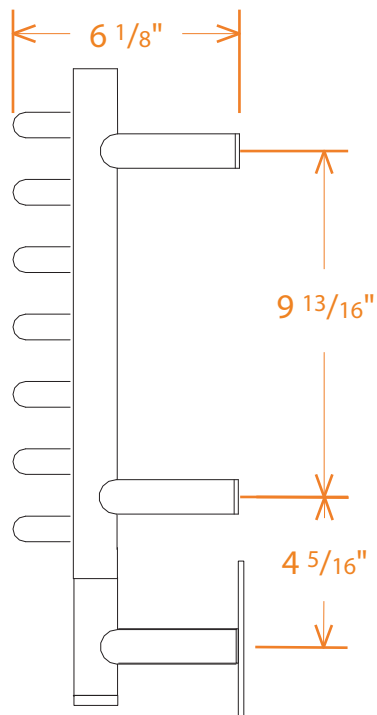

JEEVES MODEL H CURVED TECHNICAL DRAWING

HCP	HCB	HCO*	HCW*	HCMB*
POLISHED	BRUSHED	OIL-RUBBED BRONZE	WHITE	MATTE BLACK

FRONT VIEW OF RACK ON WALL

SIDE VIEW