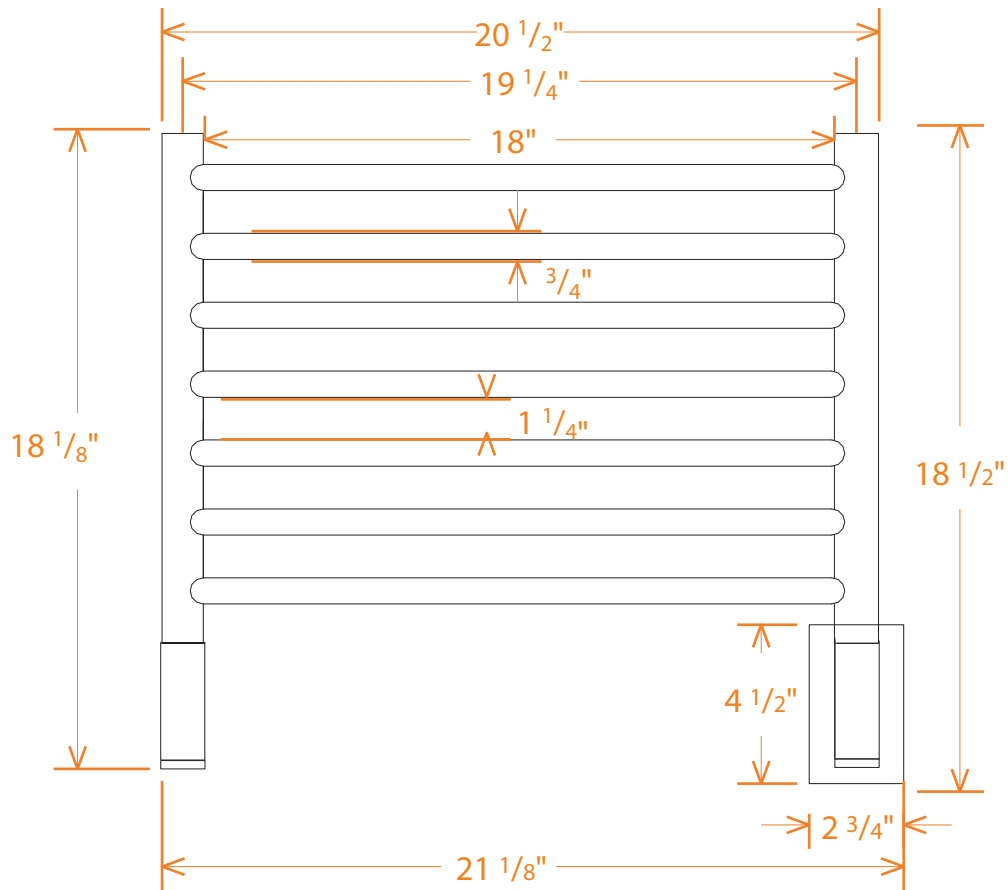

JEEVES MODEL H CURVED TECHNICAL DRAWING

HCP	HCB	HCO*	HCW*	HCMB*
POLISHED	BRUSHED	OIL-RUBBED BRONZE	WHITE	MATTE BLACK

FRONT VIEW OF RACK ON WALL

SIDE VIEW