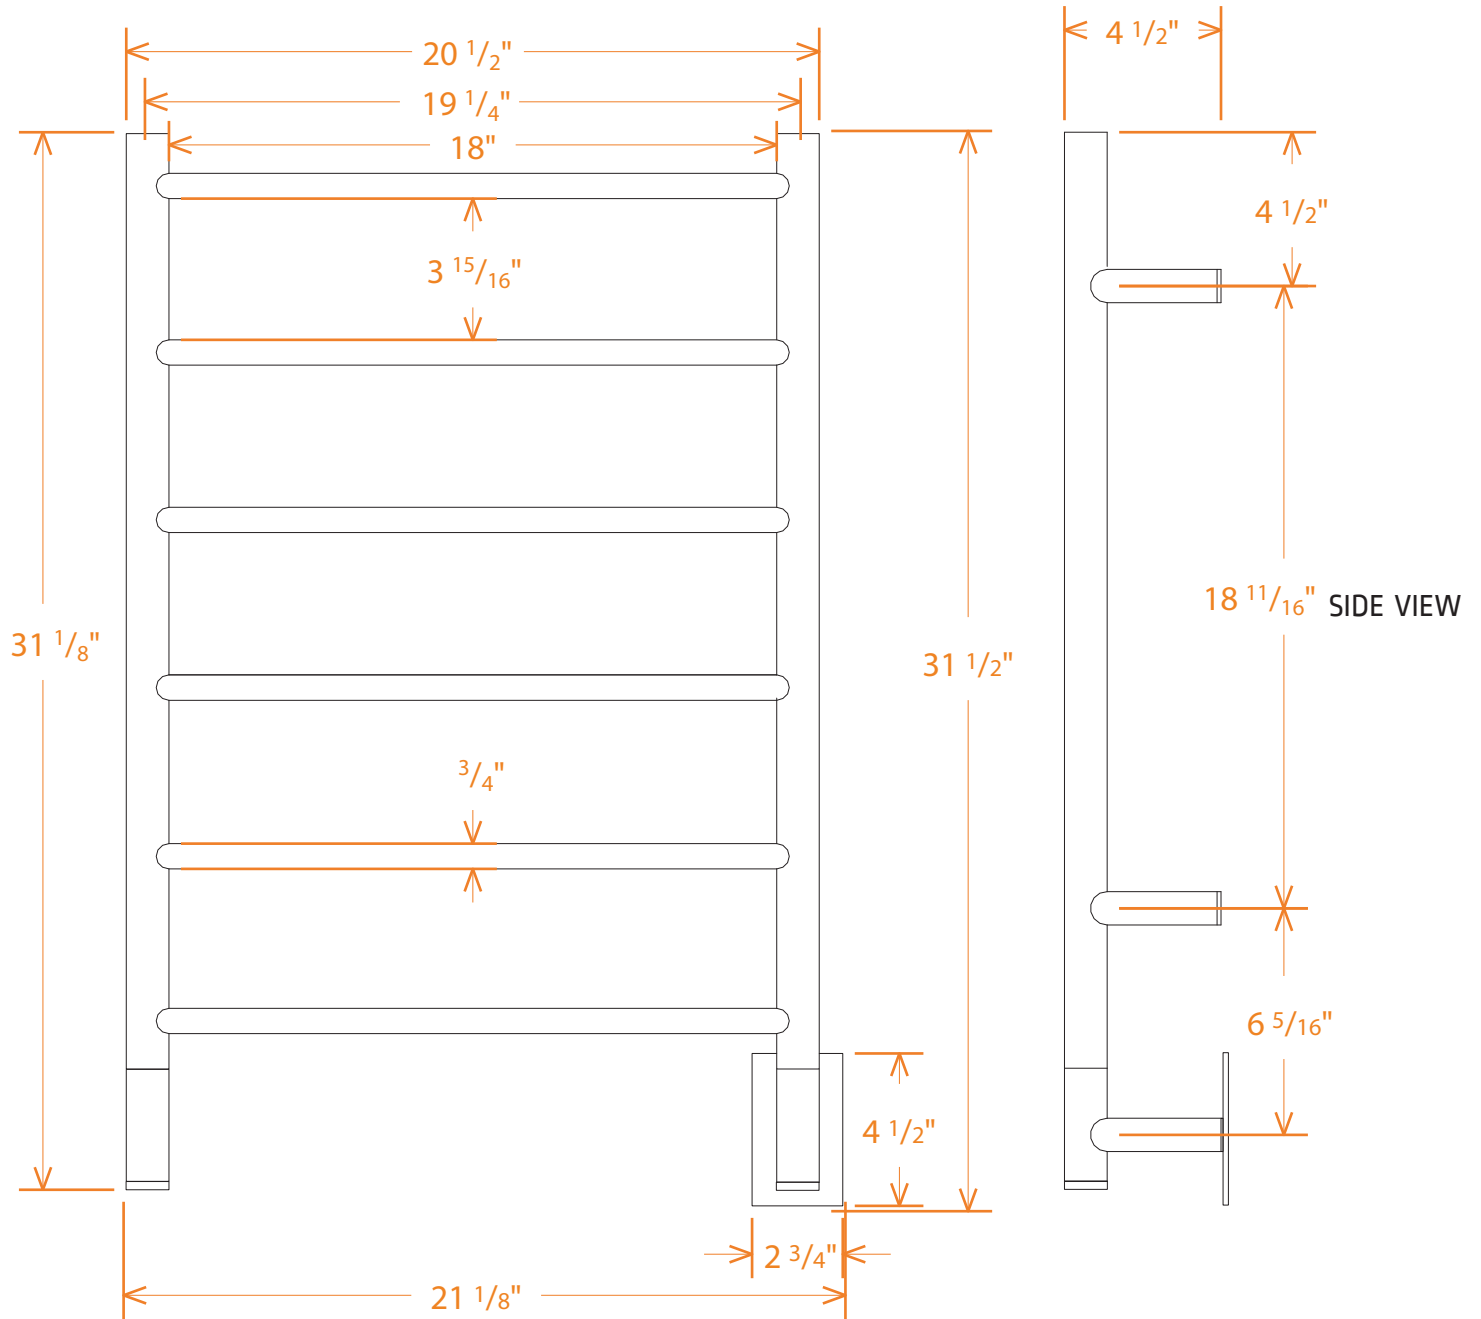

JEEVES MODEL J STRAIGHT

TECHNICAL DRAWING

JSP
POLISHED

JSB
BRUSHED

JSO
OIL-RUBBED
BRONZE

JSW
WHITE

JSMB
MATTE
BLACK

FRONT VIEW OF RACK ON WALL