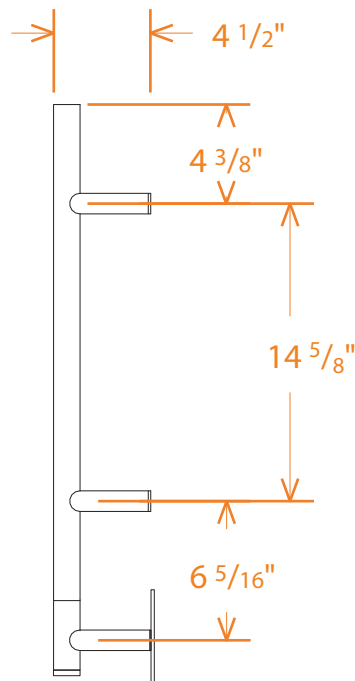

# JEEVES MODEL L STRAIGHT

## TECHNICAL DRAWING

LSP POLISHED    LSB BRUSHED    LSO OIL-RUBBED BRONZE    LSW WHITE    LSMB MATTE BLACK

FRONT VIEW OF RACK ON WALL

SIDE VIEW