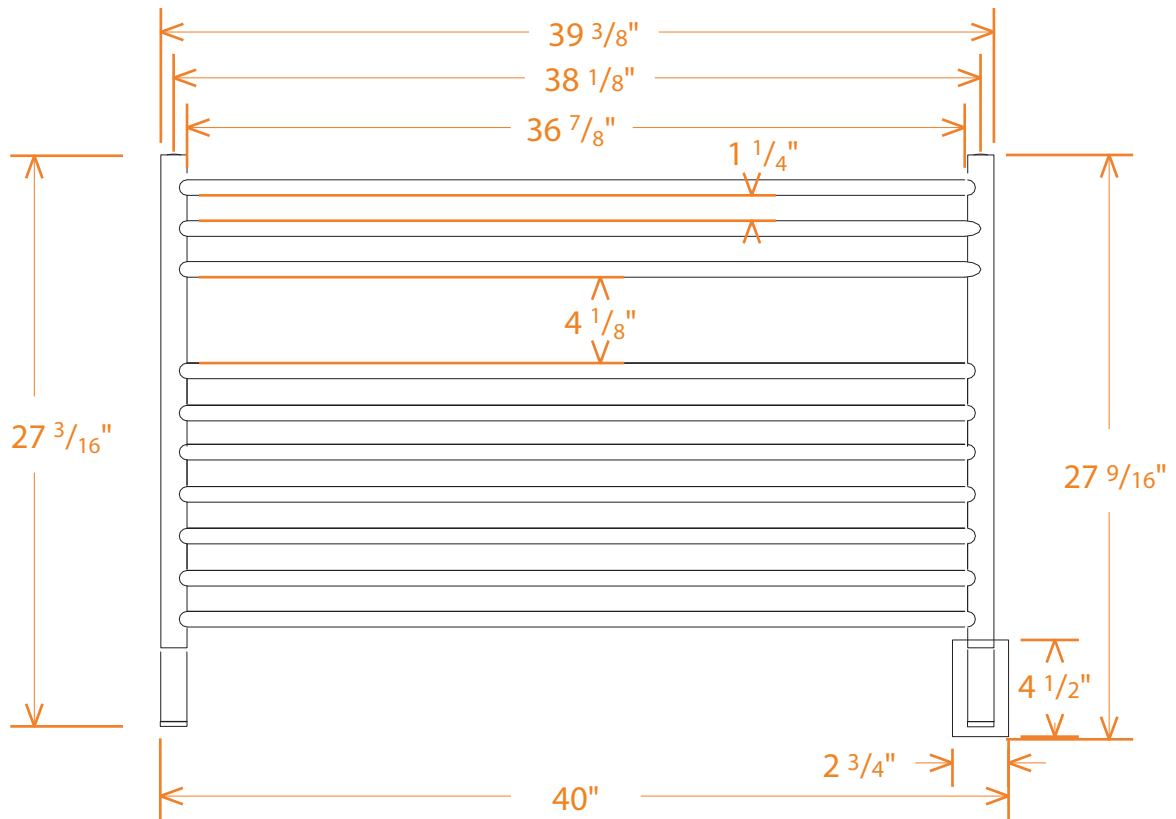

# JEEVES MODEL L STRAIGHT

## TECHNICAL DRAWING

LSP POLISHED    LSB BRUSHED    LSO OIL-RUBBED BRONZE    LSW WHITE    LSMB MATTE BLACK

FRONT VIEW OF RACK ON WALL

SIDE VIEW