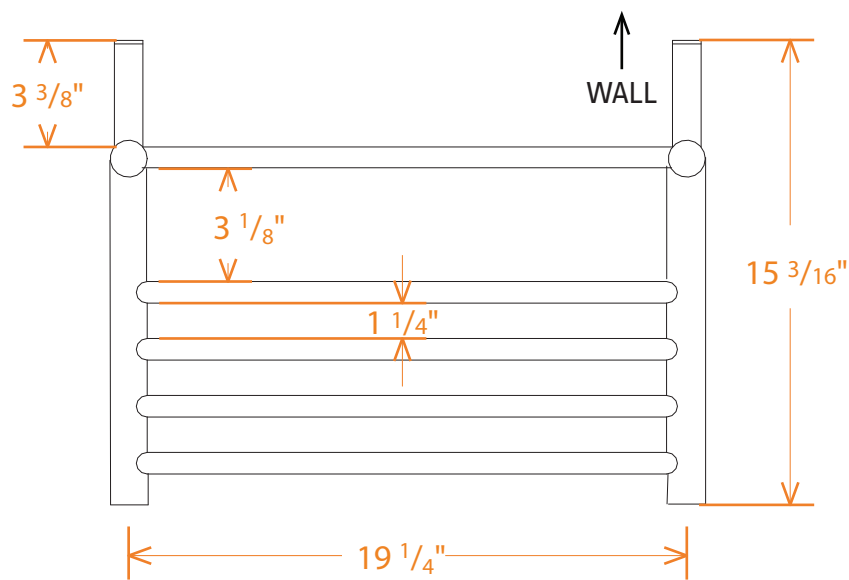

JEEVES MODEL M SHELF

TECHNICAL DRAWING

MSP
POLISHED

MSB
BRUSHED

MSO
OIL-RUBBED
BRONZE

MSW
WHITE

MSMB
MATTE
BLACK

FRONT VIEW OF RACK ON WALL

SIDE VIEW

TOP VIEW