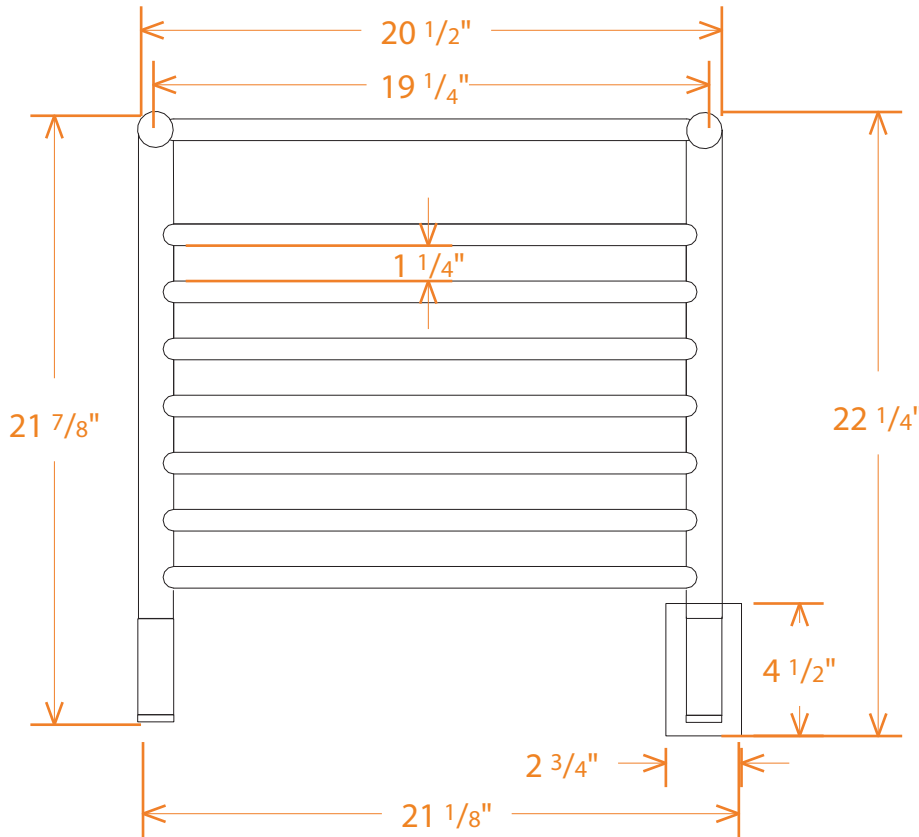

JEEVES MODEL M SHELF

TECHNICAL DRAWING

MSP
POLISHED

MSB
BRUSHED

MSO
OIL-RUBBED
BRONZE

MSW
WHITE

MSMB
MATTE
BLACK

FRONT VIEW OF RACK ON WALL

SIDE VIEW

TOP VIEW