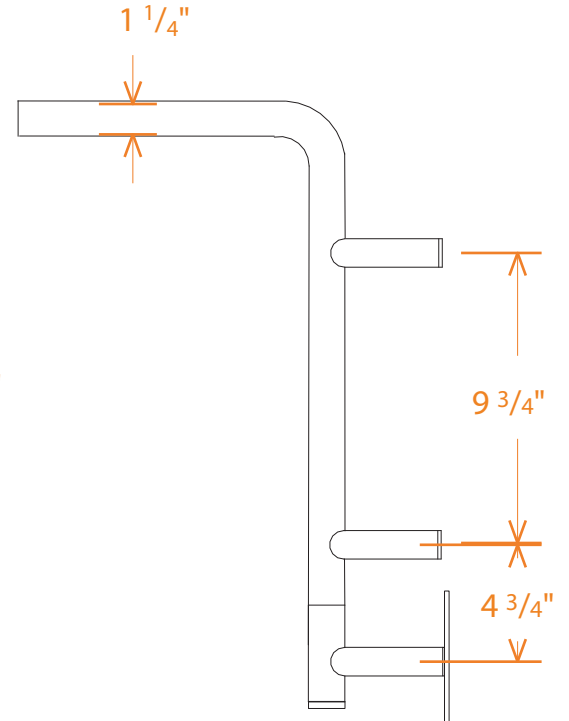

JEEVES MODEL M SHELF

TECHNICAL DRAWING

MSP
POLISHED

MSB
BRUSHED

MSO
OIL-RUBBED
BRONZE

MSW
WHITE

MSMB
MATTE
BLACK

FRONT VIEW OF RACK ON WALL

SIDE VIEW

TOP VIEW