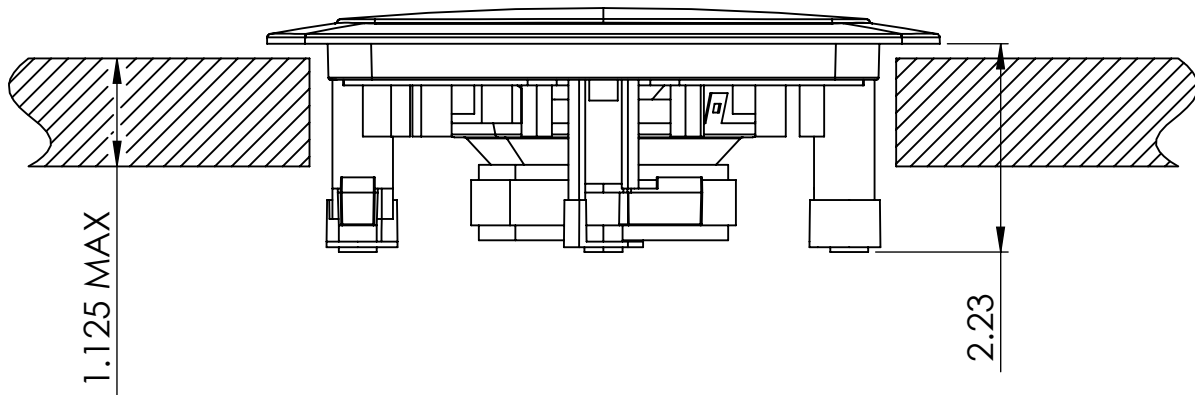

MusicTherapy® Speakers, Round & Square

- Designed for use inside or outside the shower enclosure
- Ceiling, flush mount
- Square: 7.06" x 7.06" Round: 6.5" diameter
- Maximum ceiling thickness: 1.125"
- Ceiling depth: 2.23"
- Two-way marine-grade speakers, polypropylene cones
- ABS frames with white powder-coated grills
- Suitable for most sources of audio input
- Rated 60W peak power with full range sound
- 30 watts RMS and 8 ohm impedance
- For use in any shower