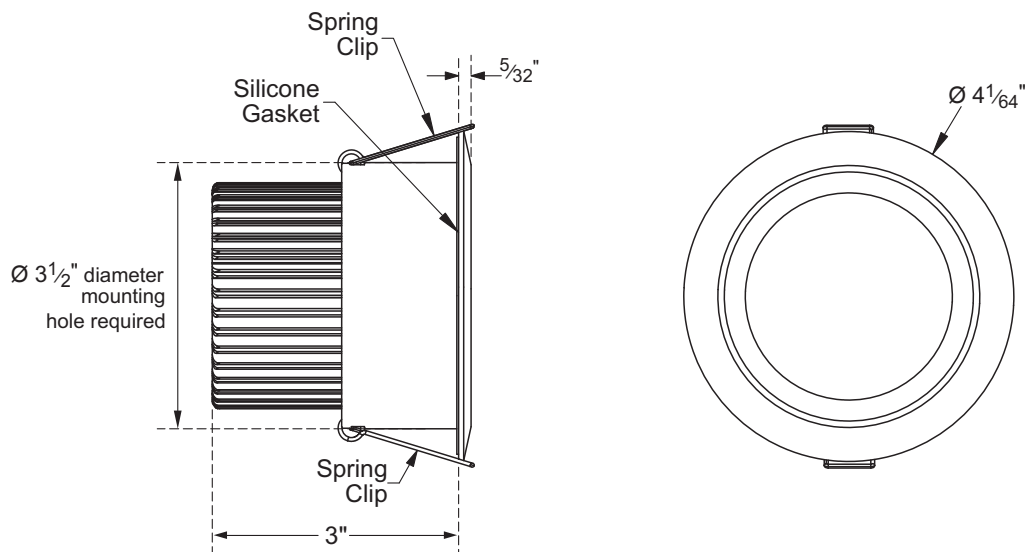

LED Recessed Light

- Low voltage LED Light
- Supplied with 120 Volt LED Driver
- 600 Lumens
- 3000K Color Temperature
- IC Rated
- Suitable for use in damp locations
- UL Listed
- Maximum Ceiling Thickness 1 1/4"
- Supplied with Rough-in Bracket
- Dimmable when used with an ELV style dimmer