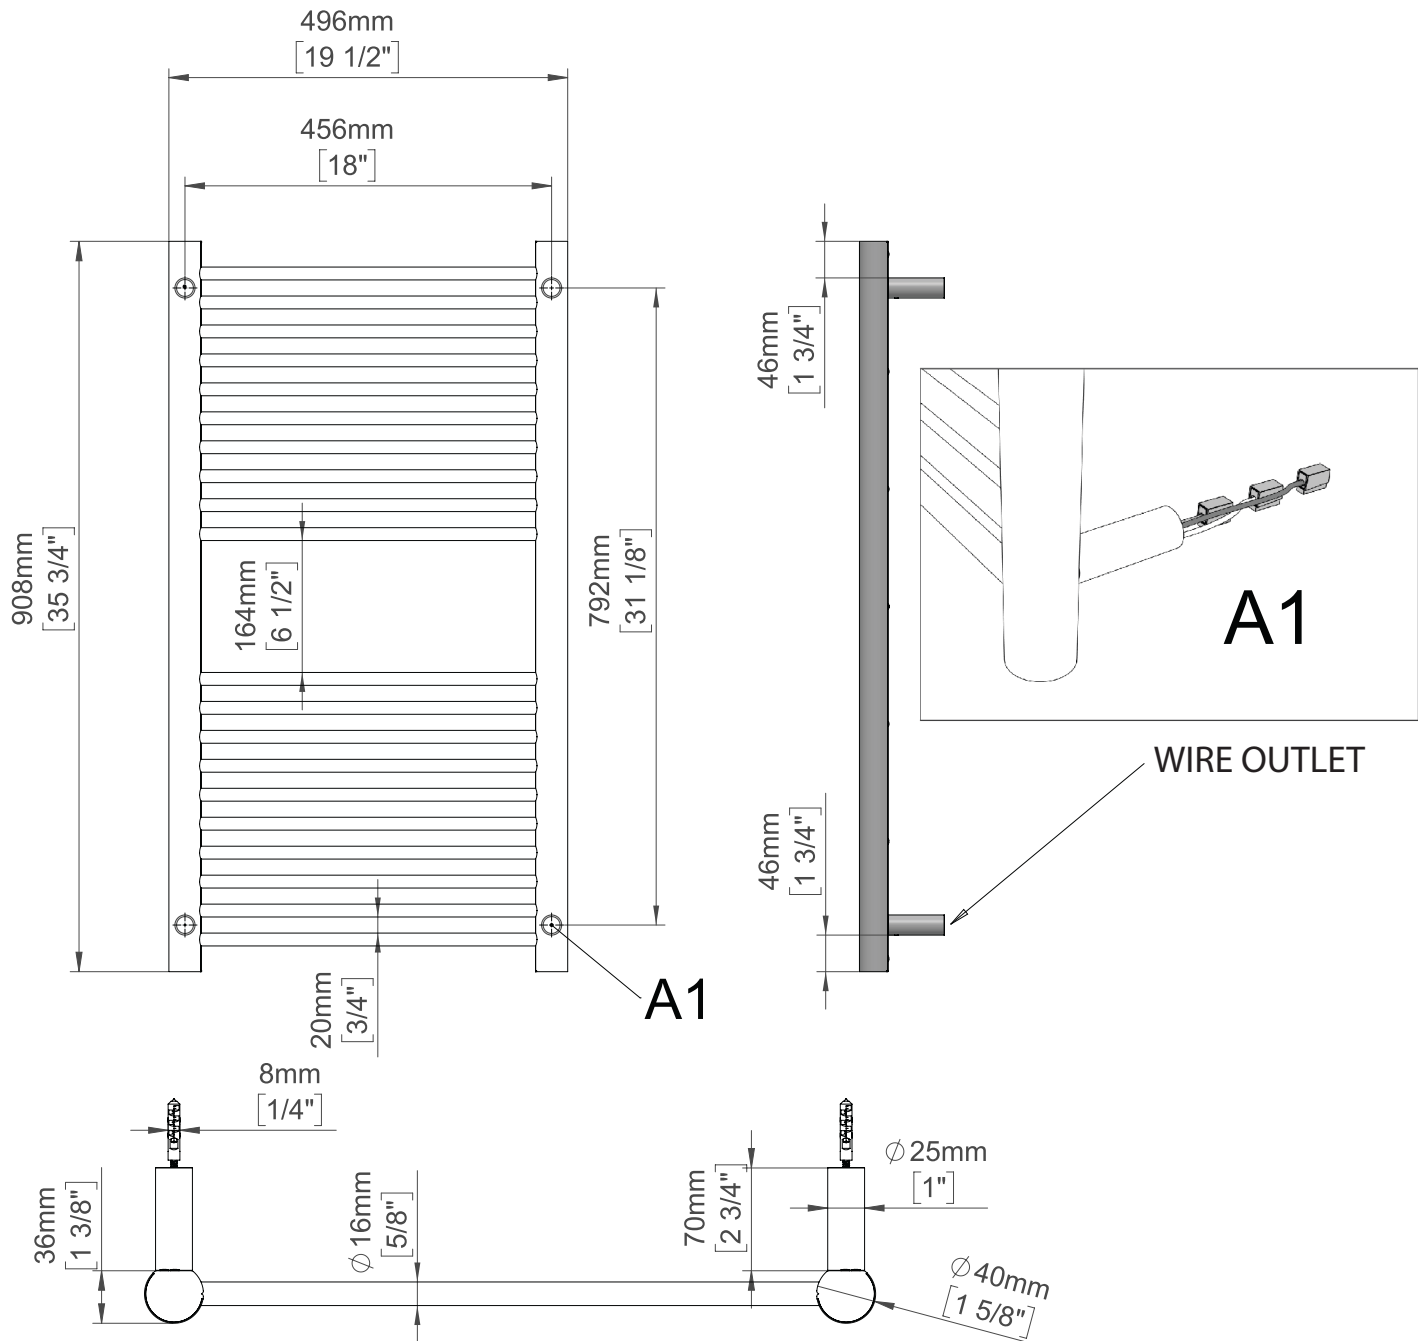

ANTUS

MODEL: A2036.2

TECHNICAL DRAWING

A2036P.2
POLISHED

A2036B.2
BRUSHED

VOLTS:	115
WATTS:	260
AMPS:	2.17