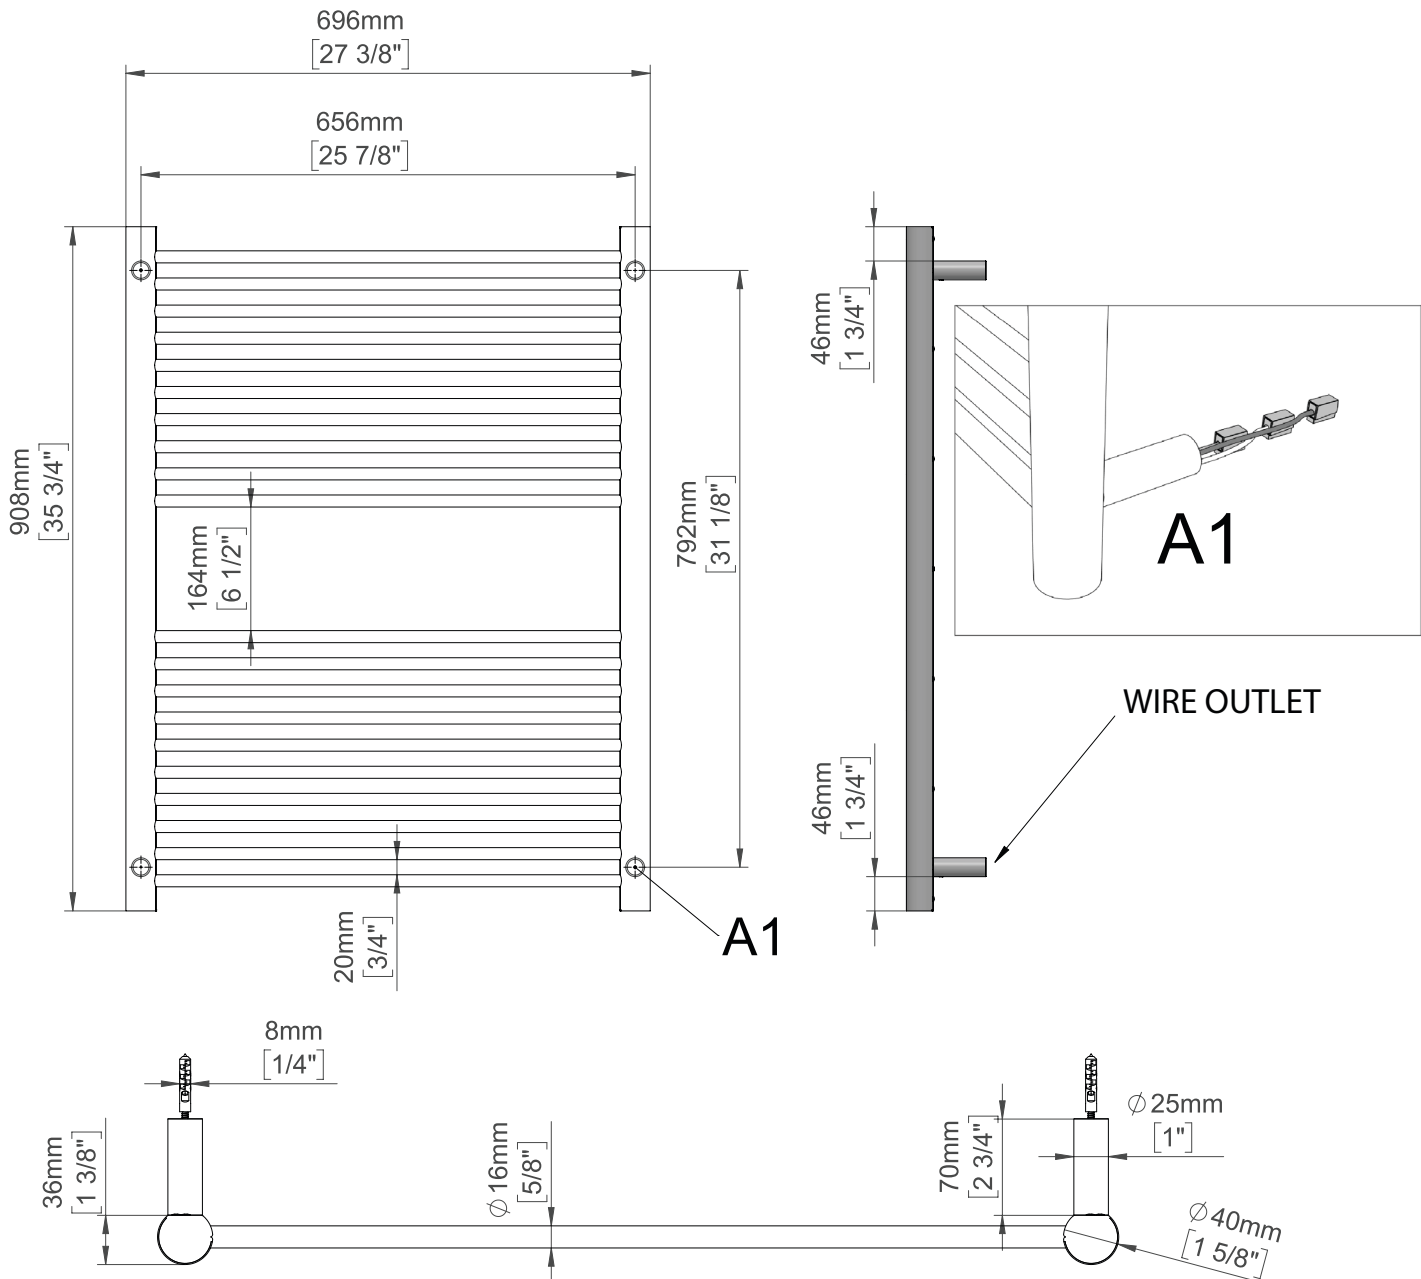

ANTUS

MODEL: A2836.2

TECHNICAL DRAWING

A2836P.2
POLISHED

A2836B.2
BRUSHED

VOLTS:	115
WATTS:	340
AMPS:	2.83