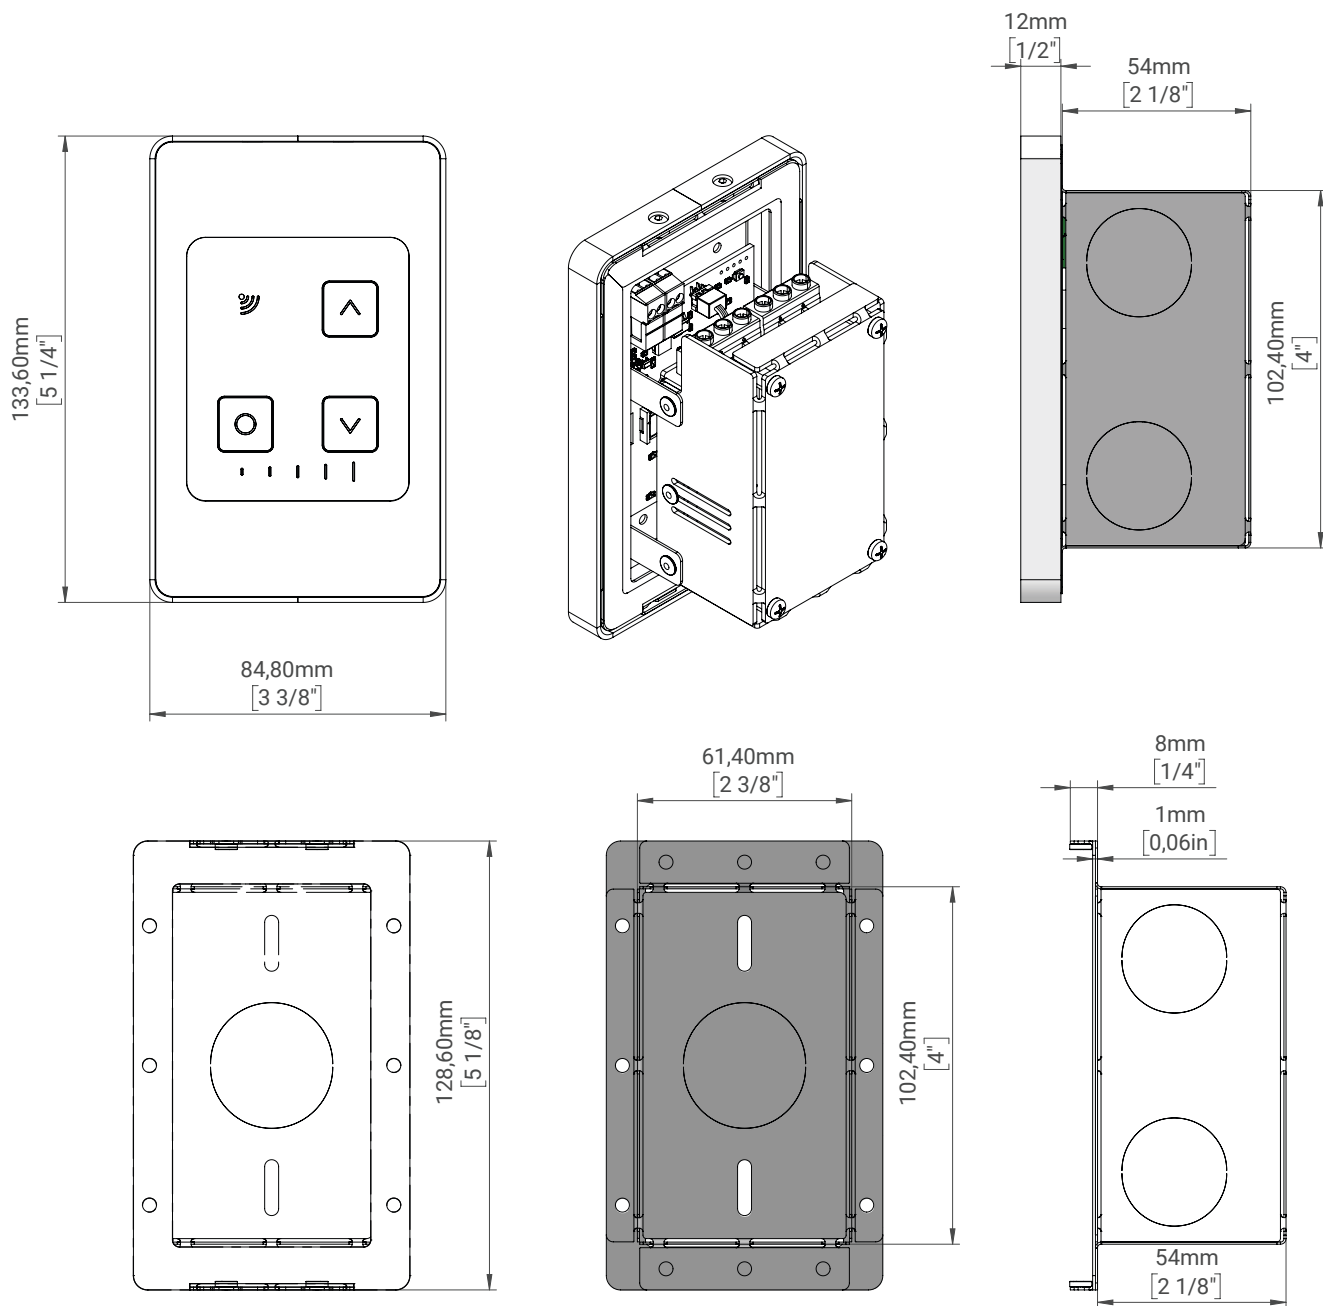

REMOTELY-WIRED TOUCH DIGITAL HEAT CONTROLLER

MODEL: ATW-TDHCR

TECHNICAL DRAWING

ATW-TDHCR-P
POLISHED

ATW-TDHCR-B
BRUSHED

ATW-TDHCR-MB
MATTE BLACK

ATW-TDHCR-SB
SATIN BRASS

ATW-TDHCR-W
WHITE

ATW-TDHCR-BB
BRUSHED BRONZE

Amba
HEATED TOWEL RACKS
www.ambaproducts.com

MAX LOAD

VOLTS: 115
WATTS: 1200
AMPS: 10.0