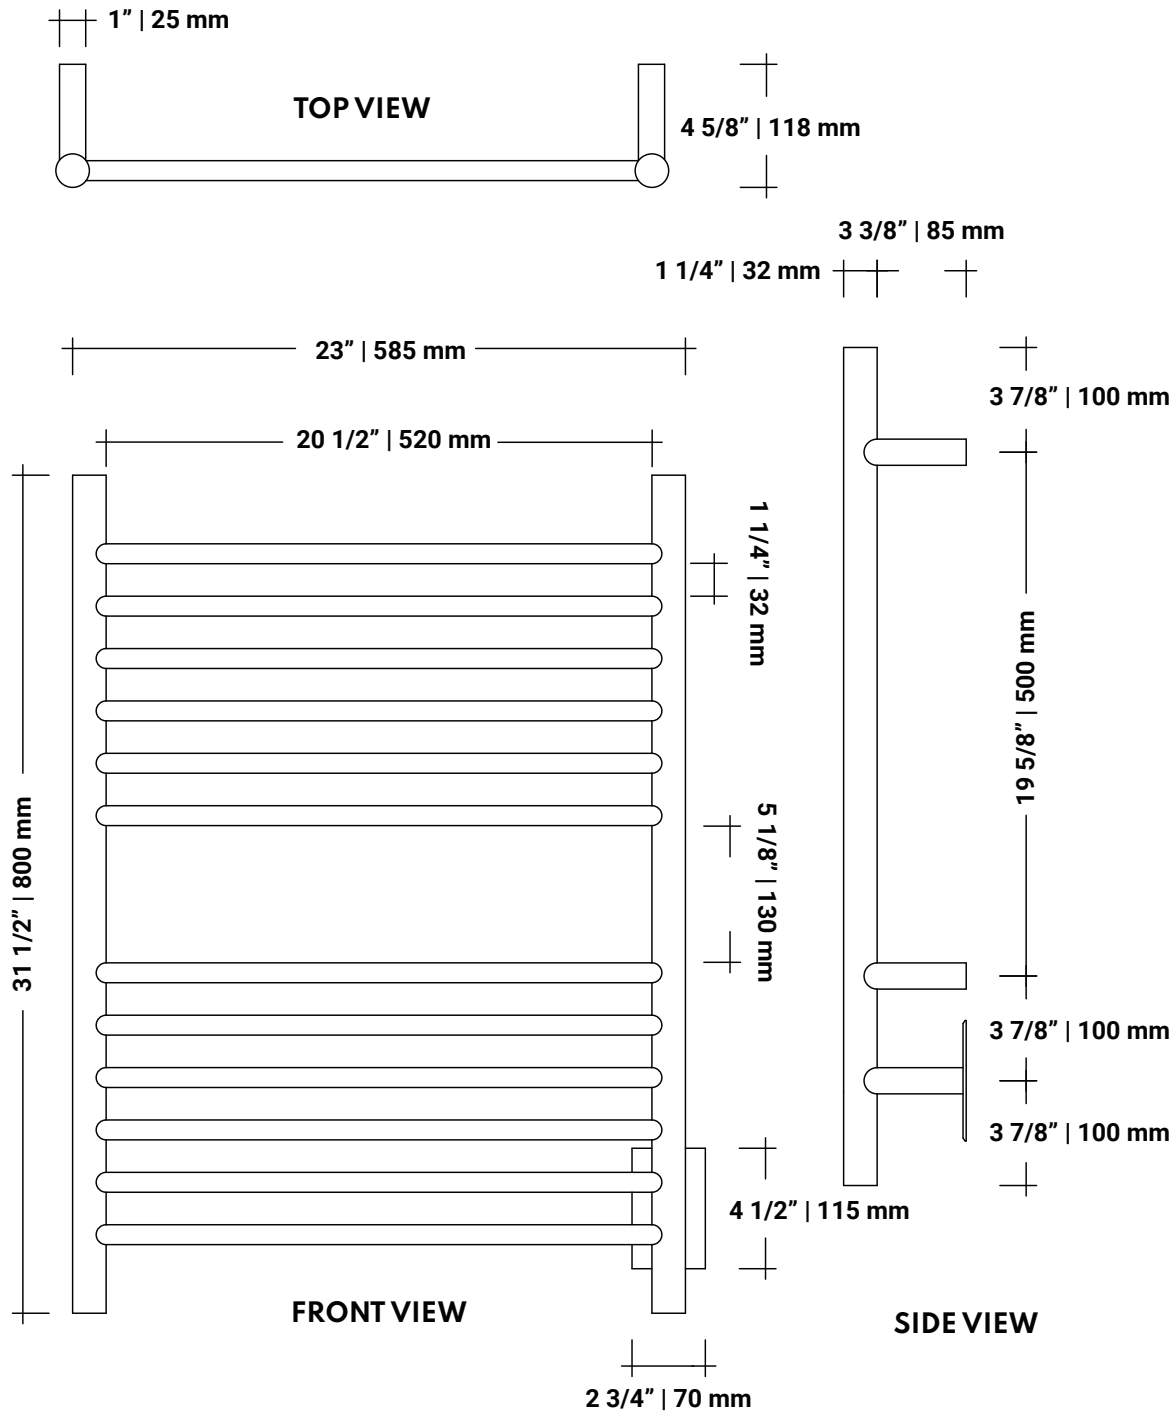

## MODEL: CAPE2332

### TECHNICAL DRAWING

CAPE2332.1  
BRUSHED

CAPE2332.2  
MATTE BLACK

CAPE2332.3  
POLISHED

<b>VOLTS:</b>	<b>115</b>
<b>WATTS:</b>	<b>150</b>
<b>AMPS:</b>	<b>1.25</b>