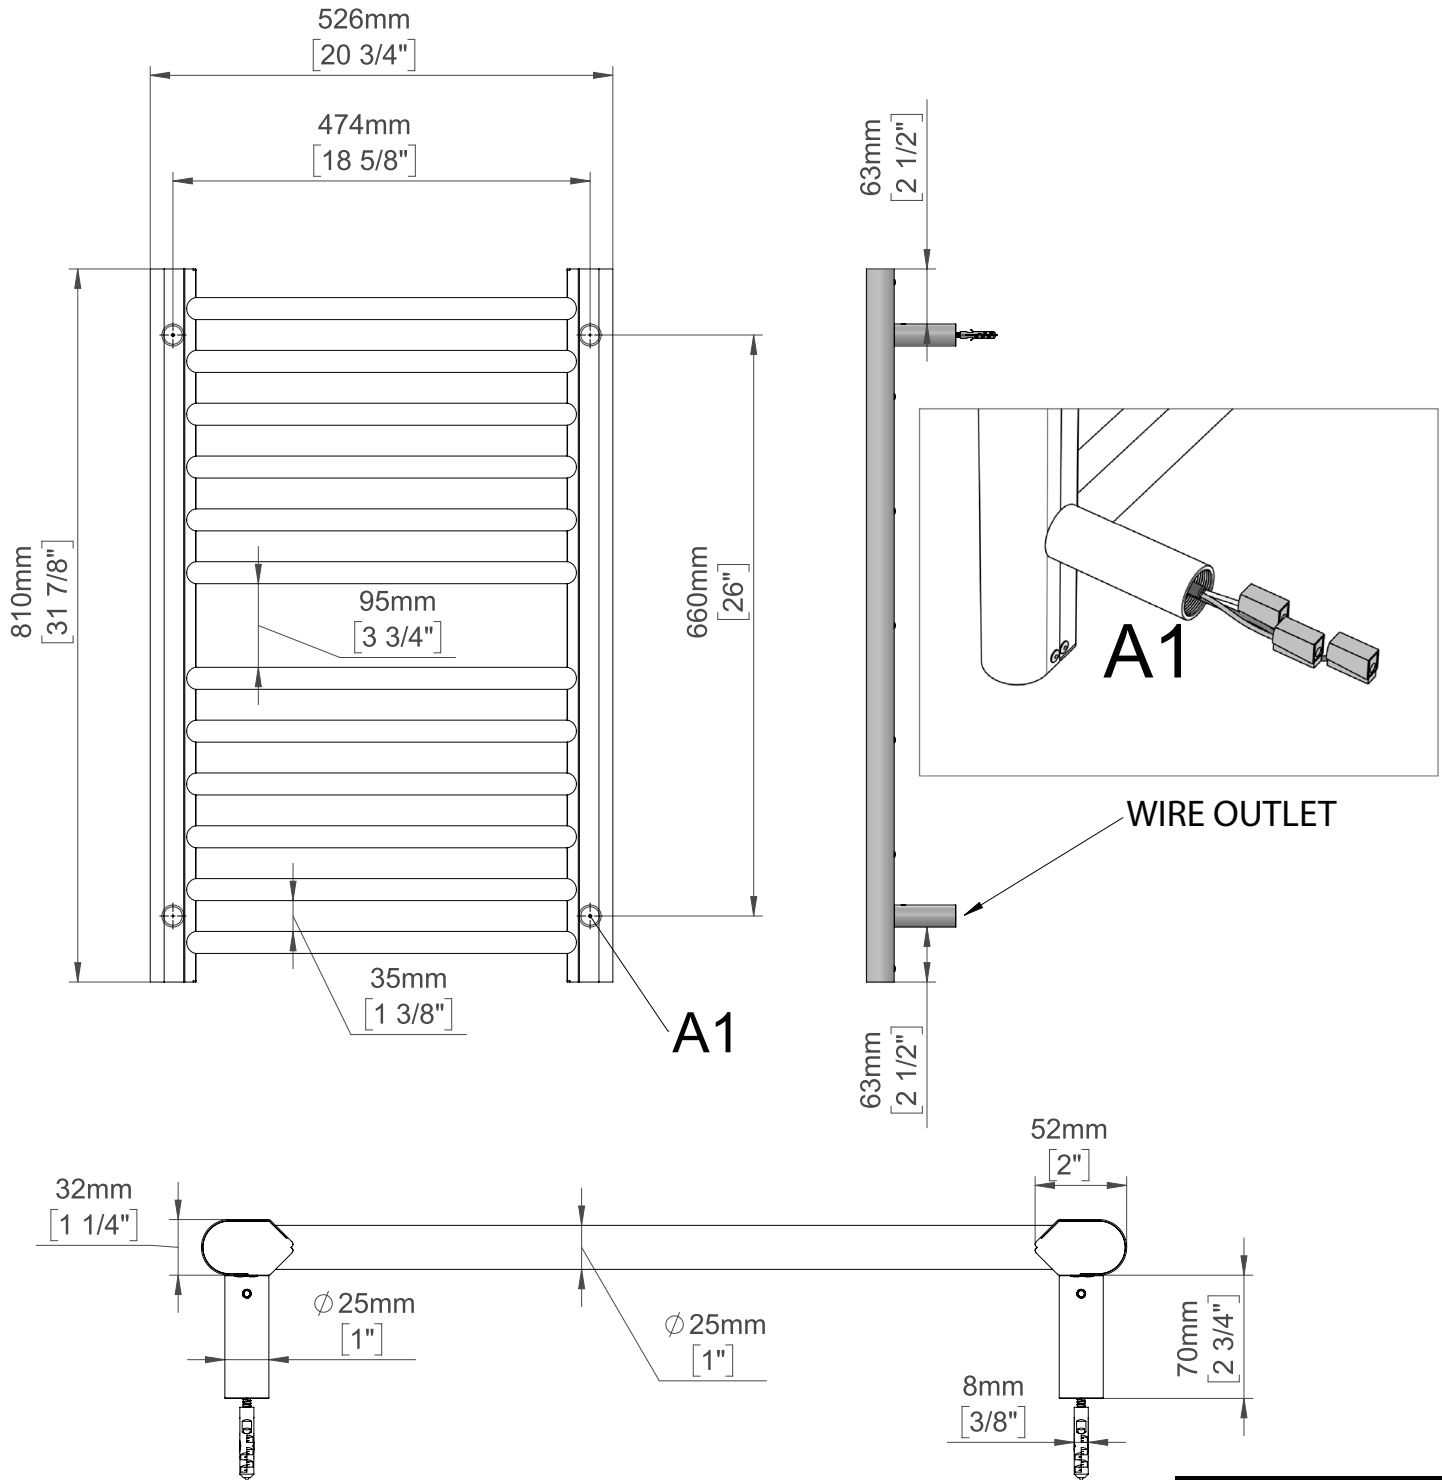

SIRIO

MODEL: S2132.2

TECHNICAL DRAWING

S2132P.2
POLISHED

S2132B.2
BRUSHED

S2132SB.2
SATIN BRASS

S2132BB.2
BRUSHED BRONZE

VOLTS: 115
WATTS: 170
AMPS: 1.42