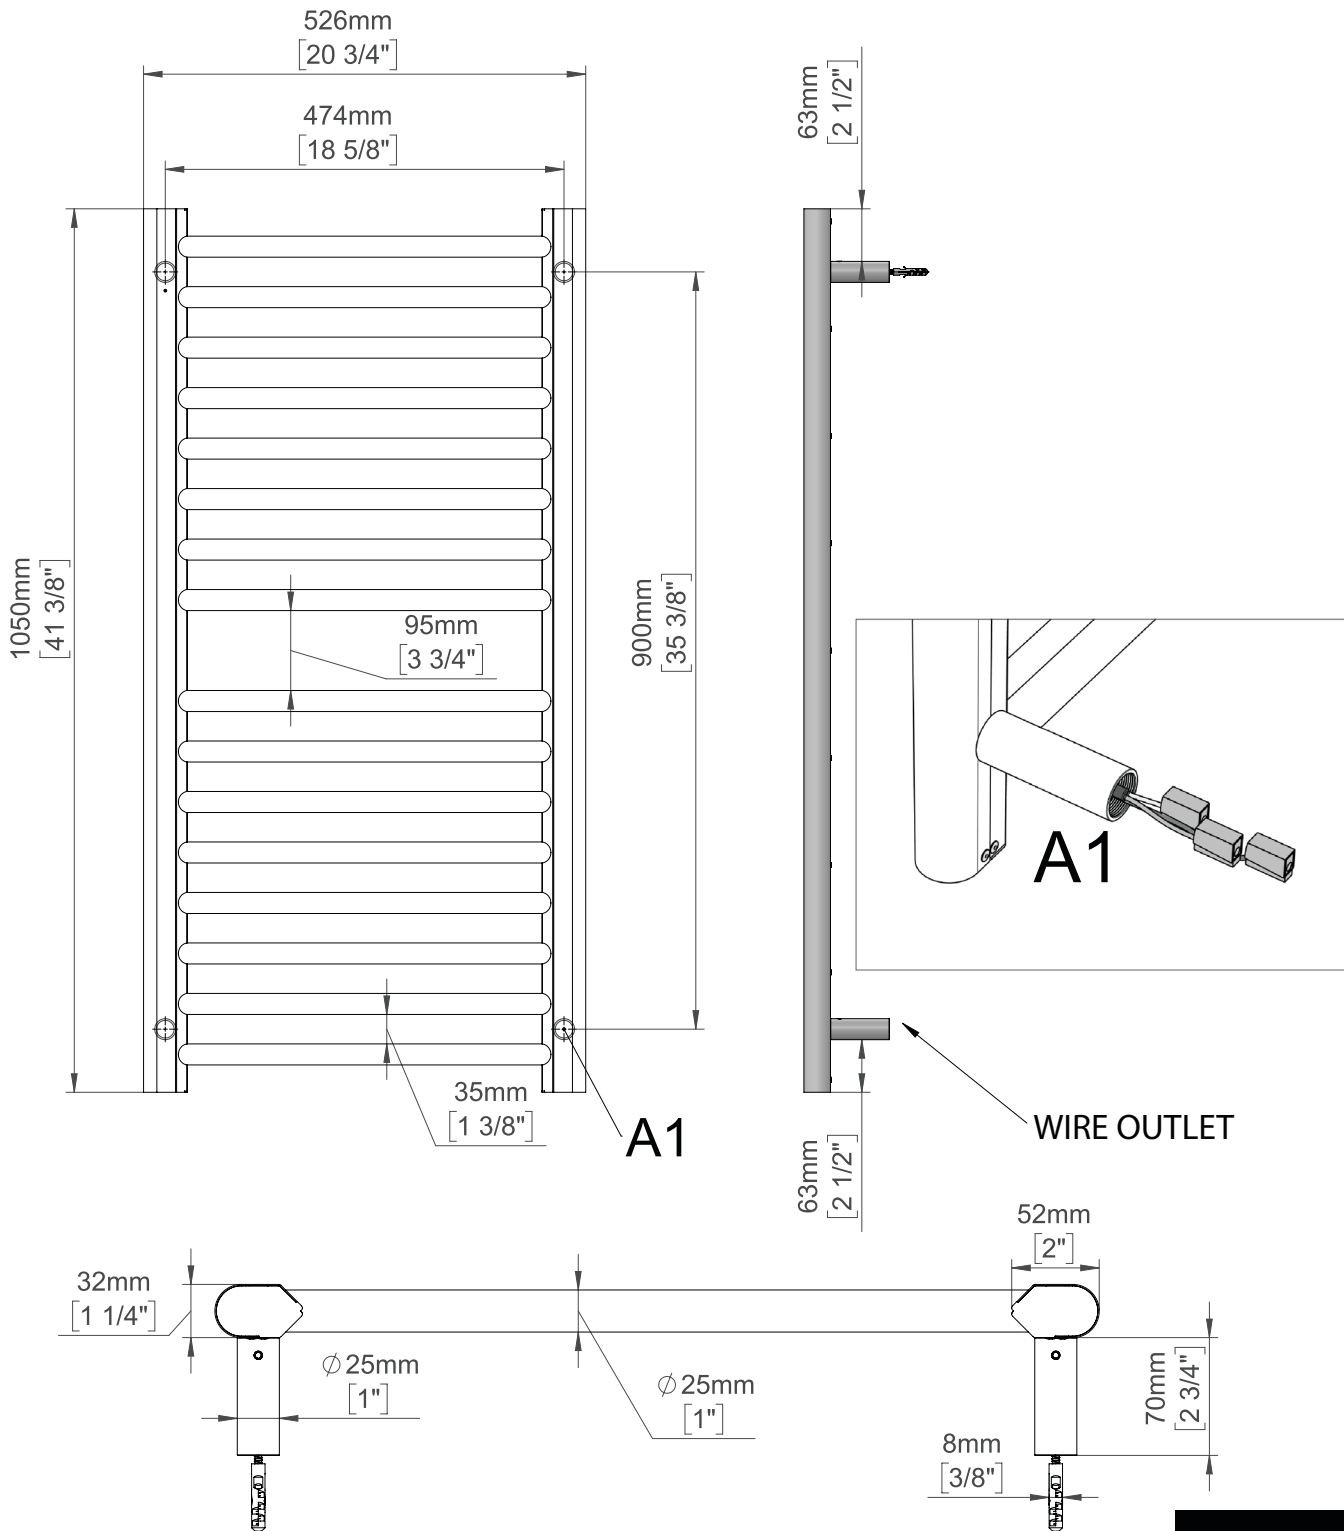

## MODEL: S2142.2

### TECHNICAL DRAWING

**S2142P.2**  
POLISHED

**S2142B.2**  
BRUSHED

**S2142SB.2**  
SATIN BRASS

**S2142BB.2**  
BRUSHED BRONZE

|               |             |
|---------------|-------------|
| <b>VOLTS:</b> | <b>115</b>  |
| <b>WATTS:</b> | <b>220</b>  |
| <b>AMPS:</b>  | <b>1.83</b> |