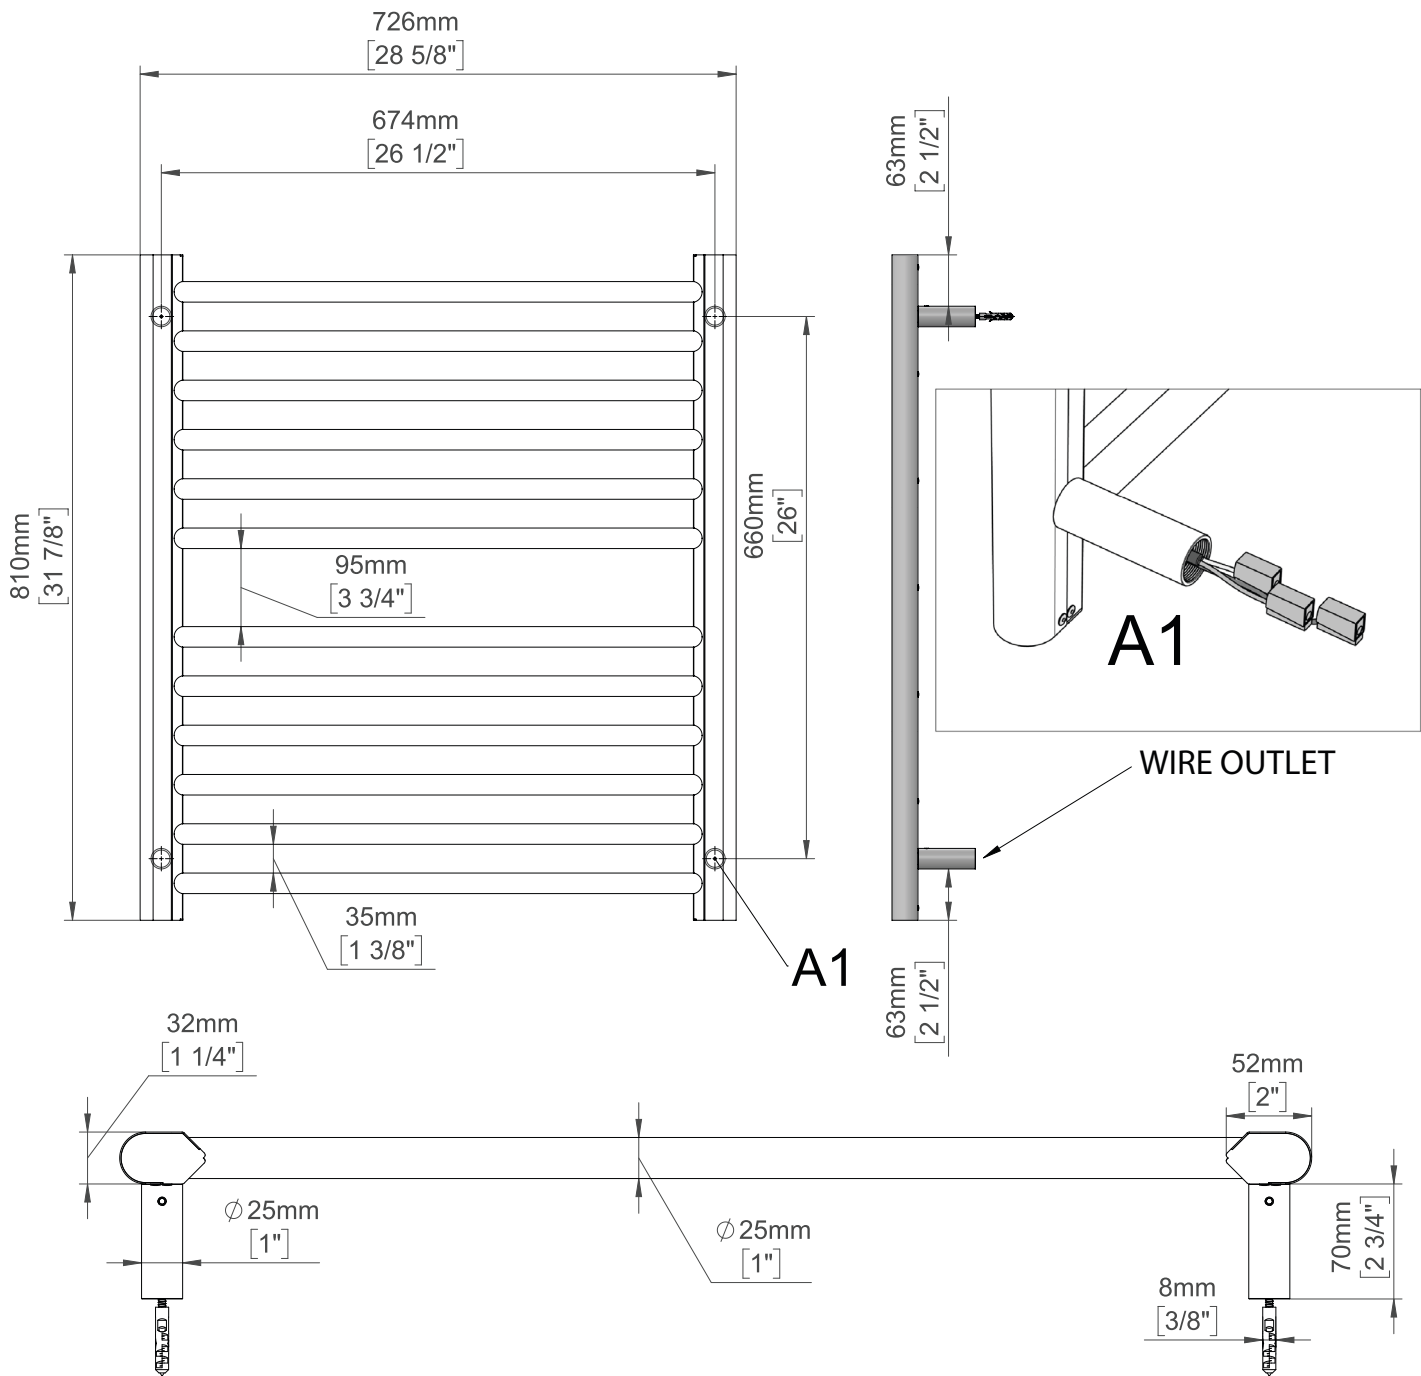

## MODEL: S2932.2

### TECHNICAL DRAWING

**S2932P.2**  
POLISHED

**S2932B.2**  
BRUSHED

**S2932SB.2**  
SATIN BRASS

**S2932BB.2**  
BRUSHED BRONZE

<b>VOLTS:</b>	<b>115</b>
<b>WATTS:</b>	<b>220</b>
<b>AMPS:</b>	<b>1.83</b>