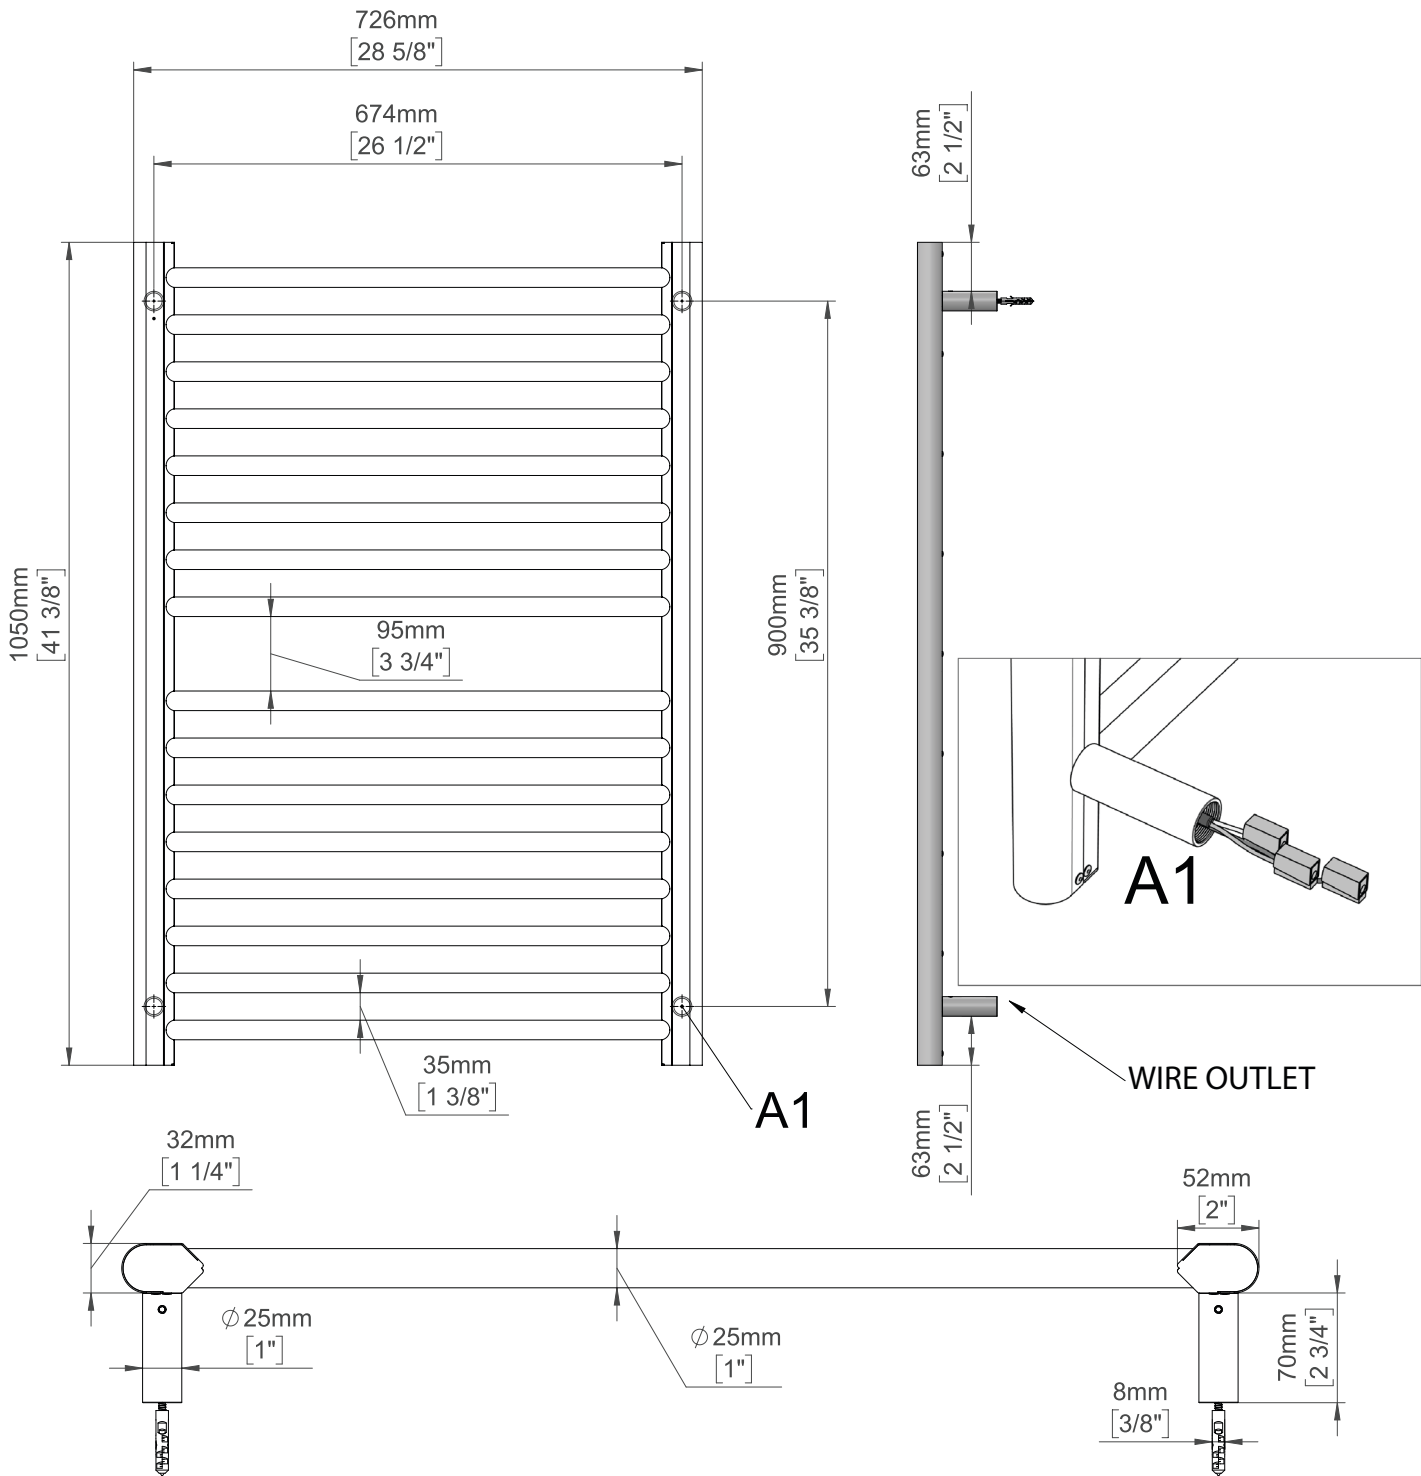

SIRIO

MODEL: S2942.2

TECHNICAL DRAWING

S2942P.2
POLISHED

S2942B.2
BRUSHED

S2942SB.2
SATIN BRASS

S2942BB.2
BRUSHED BRONZE

VOLTS:	115
WATTS:	290
AMPS:	2.42