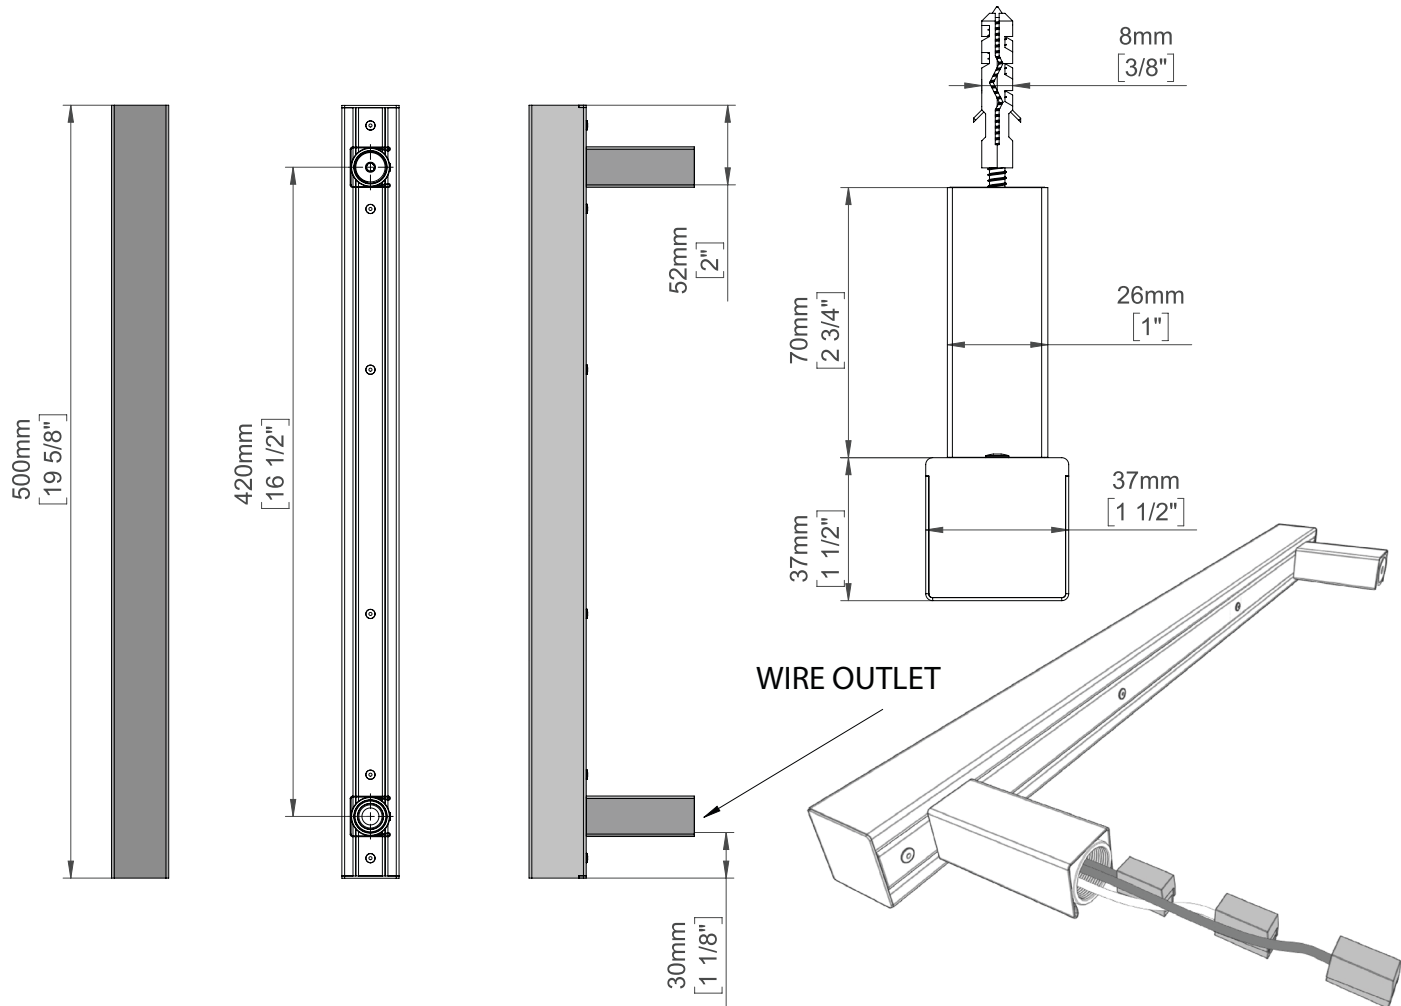

MODELLO i

MODEL: i20SQ

TECHNICAL DRAWING

i20SQ.P
POLISHED

i20SQ.B
BRUSHED

i20SQ.MB
MATTE BLACK

i20SQ.SB
SATIN BRASS

VOLTS:	115
WATTS:	10
AMPS:	0.08