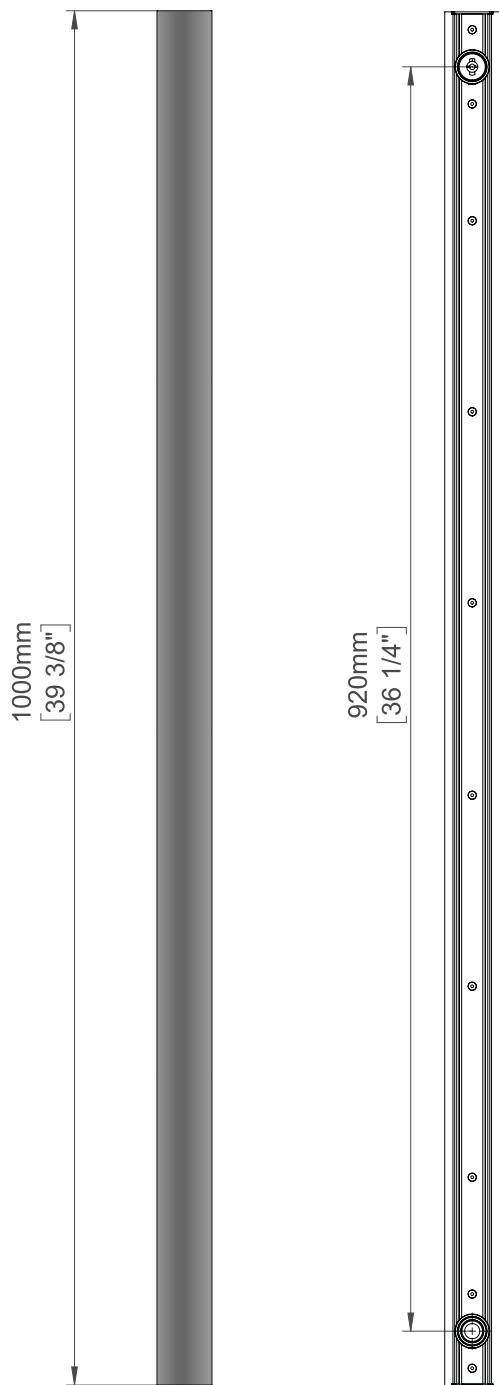

MODELLO i

MODEL: i40RO

TECHNICAL DRAWING

i40RO.P
POLISHED

i40RO.B
BRUSHED

i40RO.MB
MATTE BLACK

i40RO.SB
SATIN BRASS

WIRE OUTLET

VOLTS:	115
WATTS:	20
AMPS:	0.17