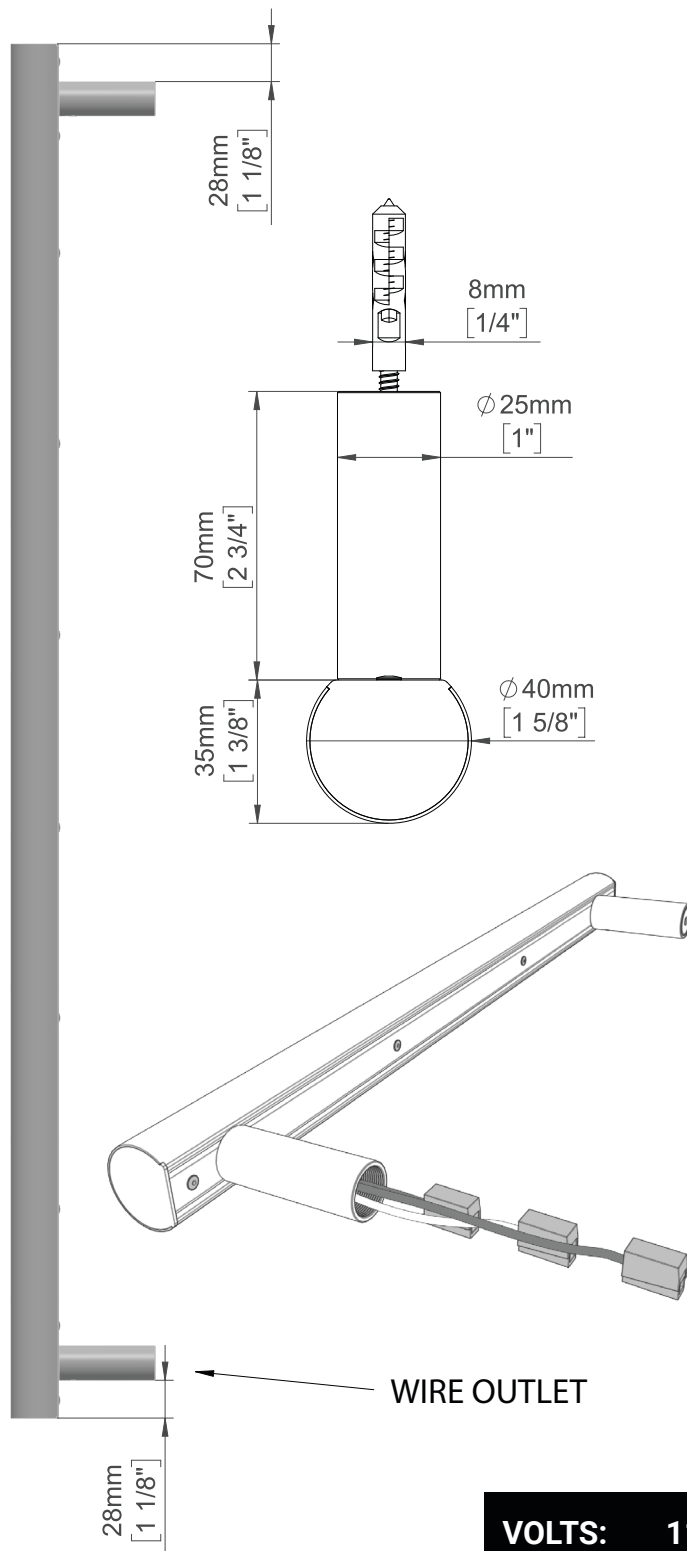

MODELLO i

MODEL: i40RO

TECHNICAL DRAWING

i40RO.P
POLISHED

i40RO.B
BRUSHED

i40RO.MB
MATTE BLACK

i40RO.SB
SATIN BRASS

WIRE OUTLET

VOLTS:	115
WATTS:	20
AMPS:	0.17