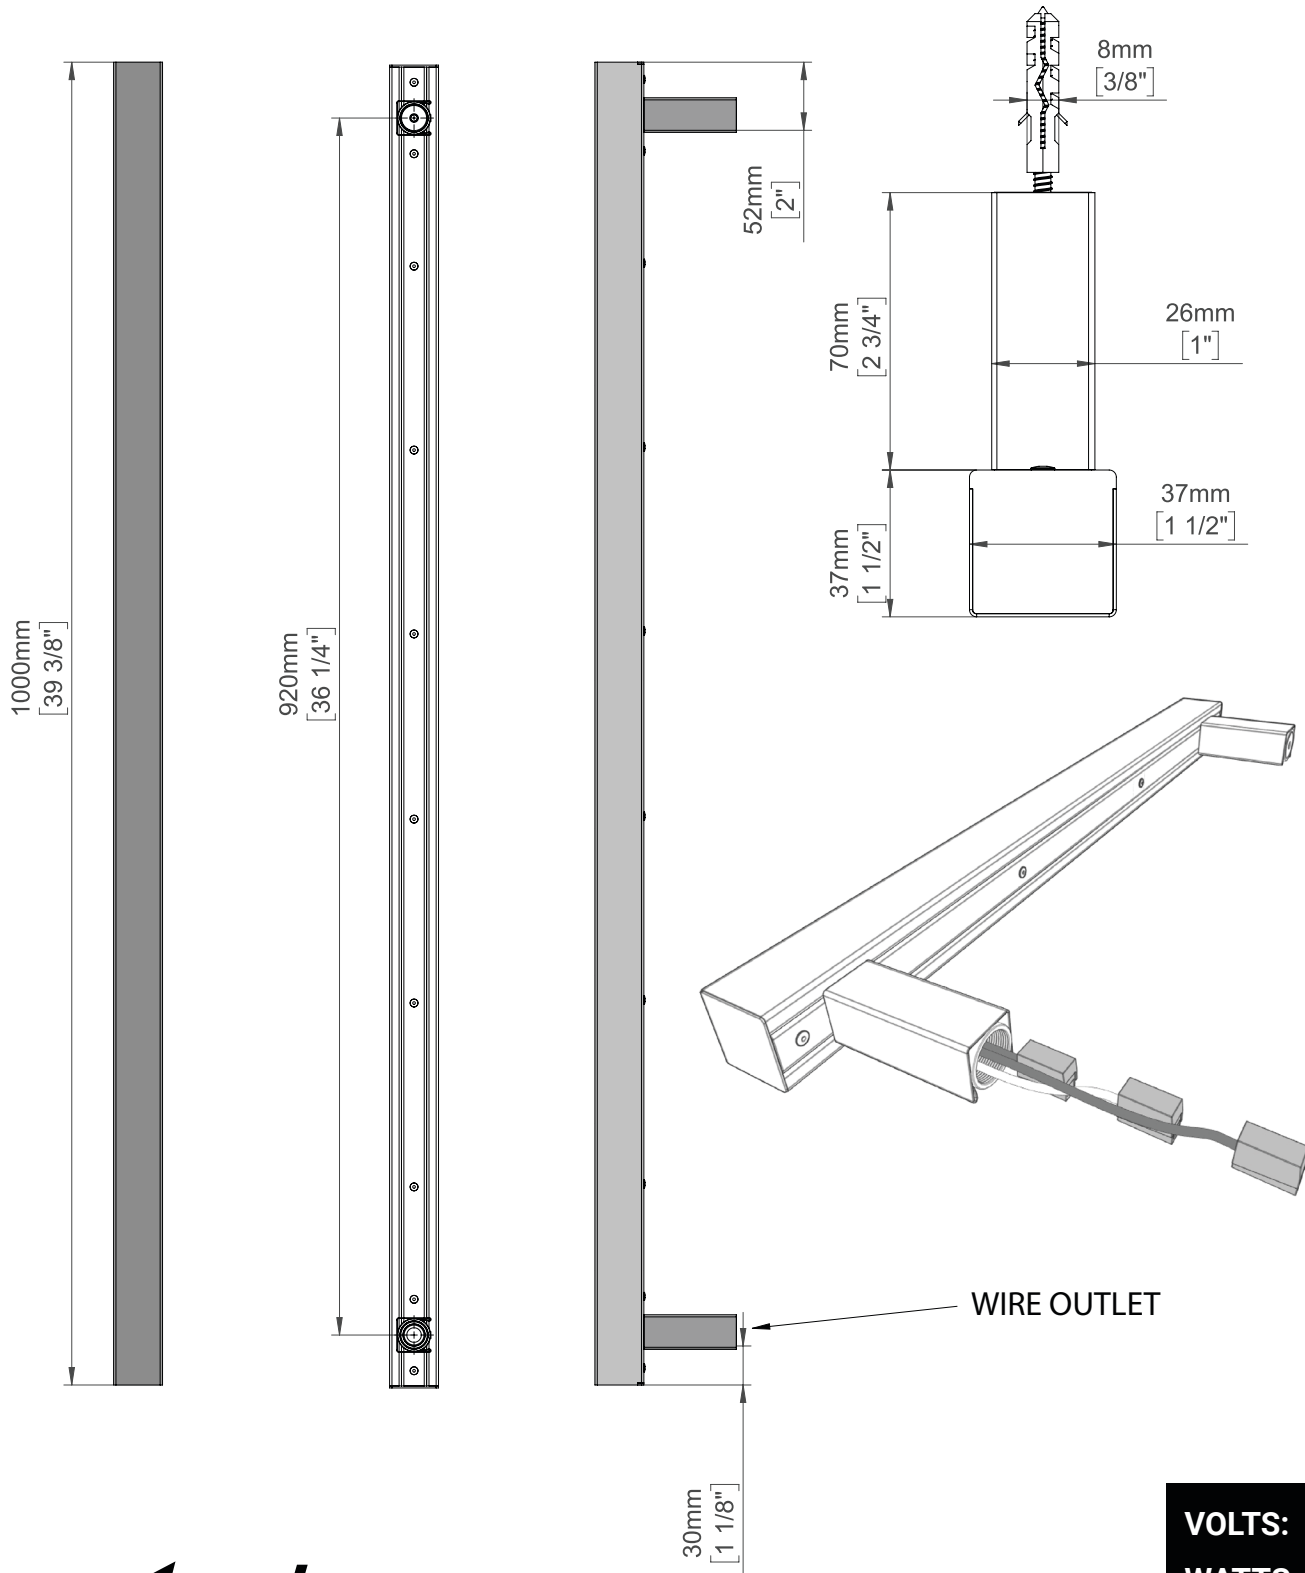

MODELLO i

MODEL: i40SQ

TECHNICAL DRAWING

i40SQ.P
POLISHED

i40SQ.B
BRUSHED

i40SQ.MB
MATTE BLACK

i40SQ.SB
SATIN BRASS

VOLTS:	115
WATTS:	20
AMPS:	0.17