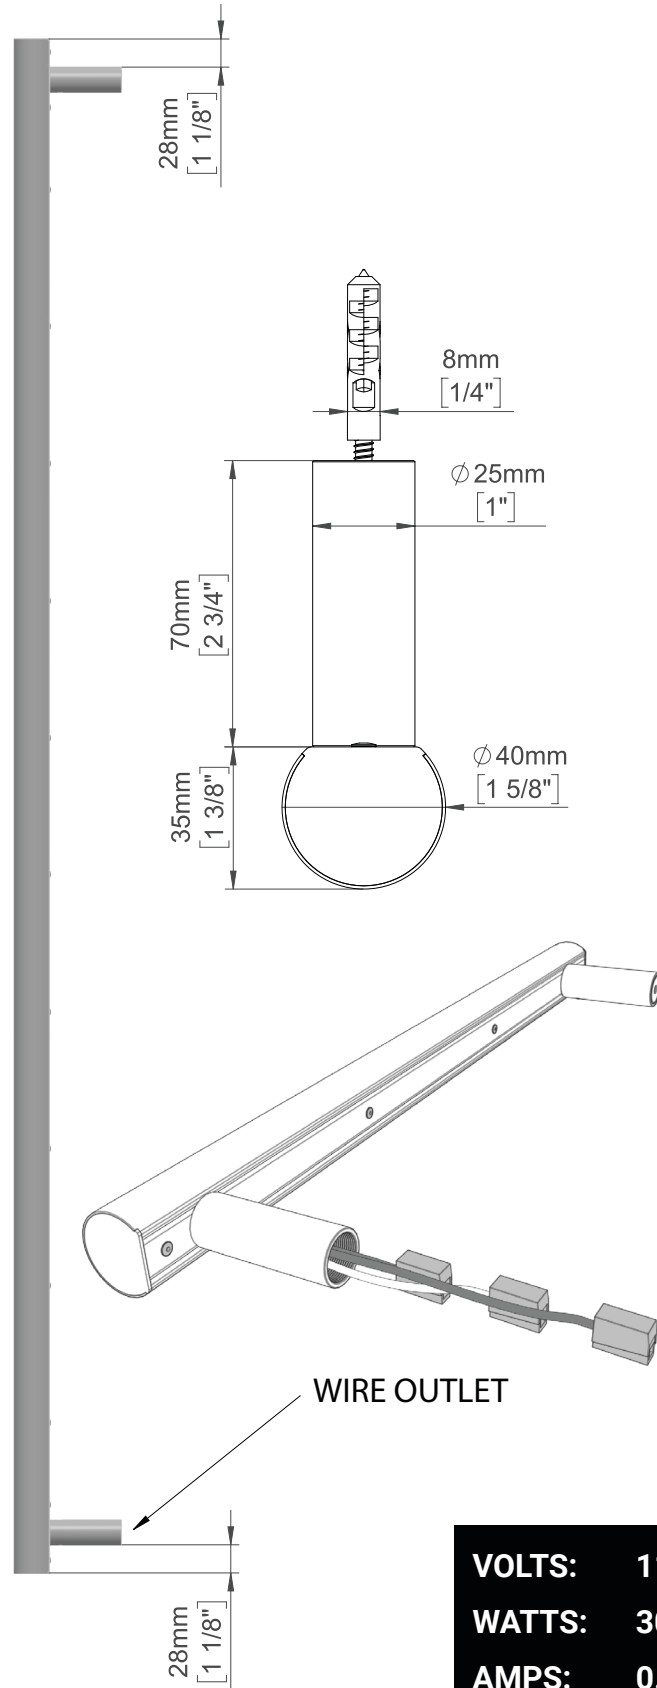

MODELLO i

MODEL: i59R0

TECHNICAL DRAWING

i59R0.P
POLISHED

i59R0.B
BRUSHED

i59R0.MB
MATTE BLACK

i59R0.SB
SATIN BRASS

VOLTS:	115
WATTS:	30
AMPS:	0.25