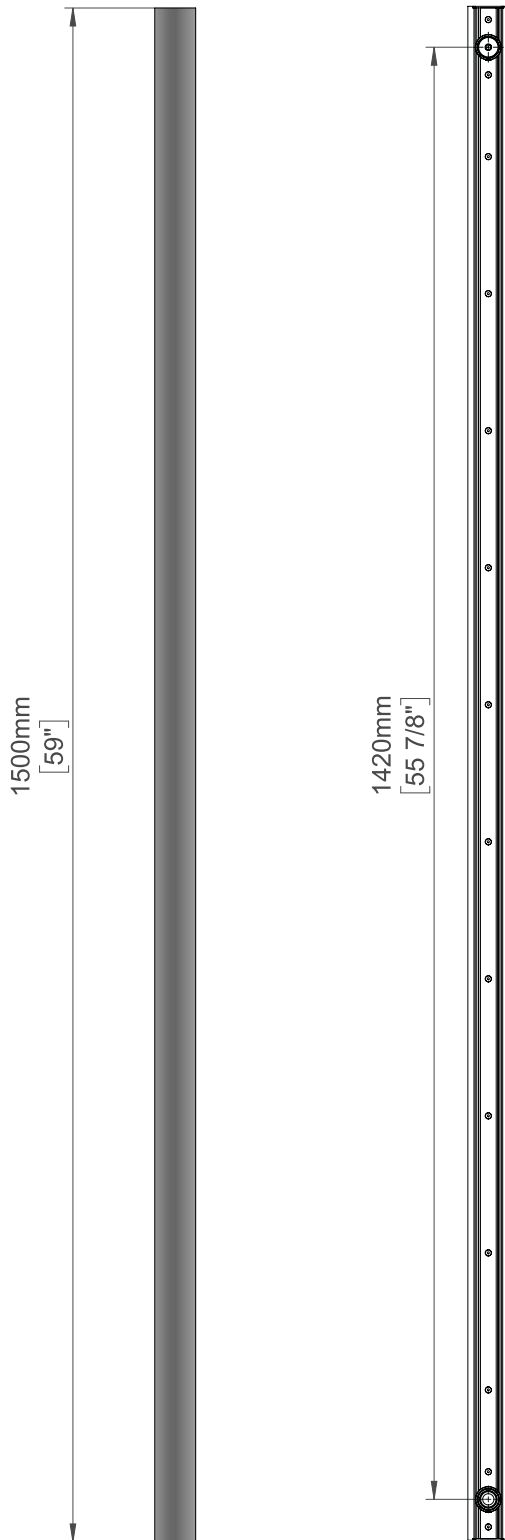

MODELLO i

MODEL: i59R0

TECHNICAL DRAWING

i59R0.P
POLISHED

i59R0.B
BRUSHED

i59R0.MB
MATTE BLACK

i59R0.SB
SATIN BRASS

VOLTS:	115
WATTS:	30
AMPS:	0.25