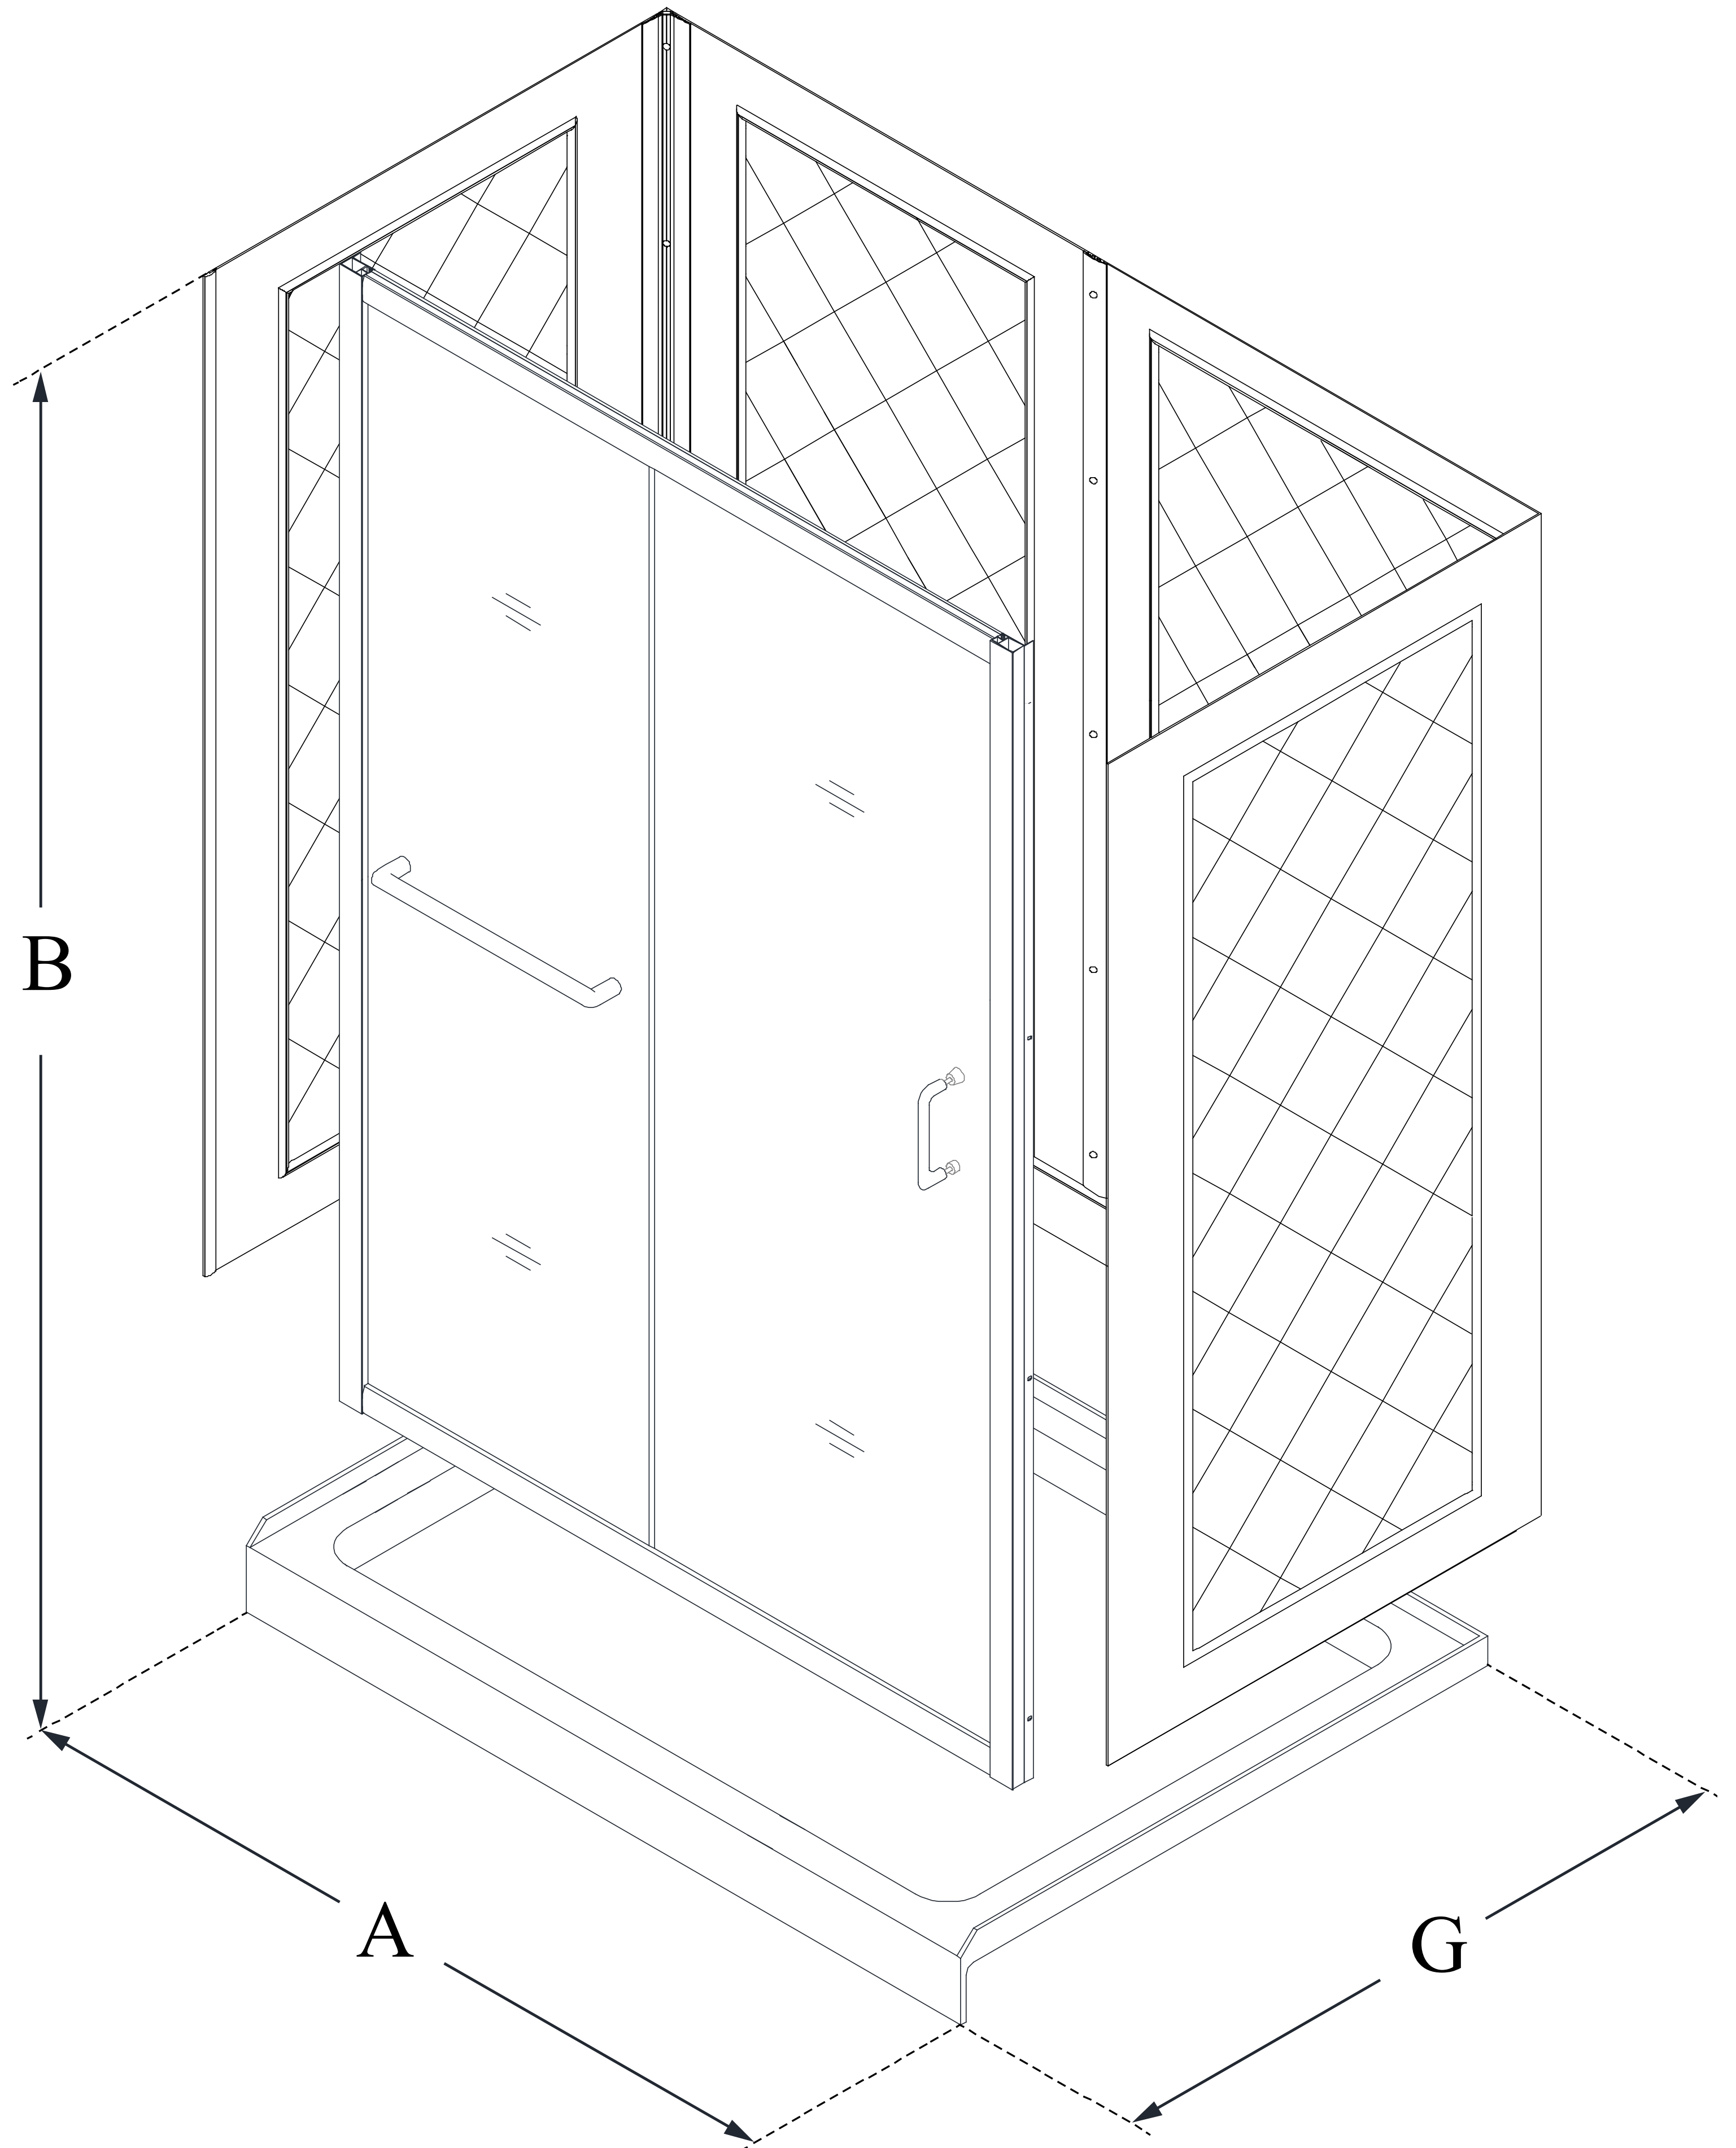

DL-6119

INFINITY-Z

DreamLine Infinity-Z 36 in. D x
60 in. W x 76 3/4 in. H Frameless
Sliding Shower Door, Shower
Base and QWALL-5 Backwall Kit

KIT CONTENTS:

- SHOWER DOOR
- SHOWER BASE
- QWALL BACKWALLS

CONFIGURATION DIMENSIONS:

A: 60 in.

KIT WIDTH

B: 76 3/4 in.

KIT HEIGHT

G: 36 in.

KIT DEPTH

AVAILABLE DRAIN LOCATIONS:

- CENTER
- LEFT
- RIGHT

For precise drain location, please refer to the
included base technical drawing

DreamLine reserves the right to update or modify the hardware or materials pictured
without prior notice for the purpose of product improvement and customer satisfaction.