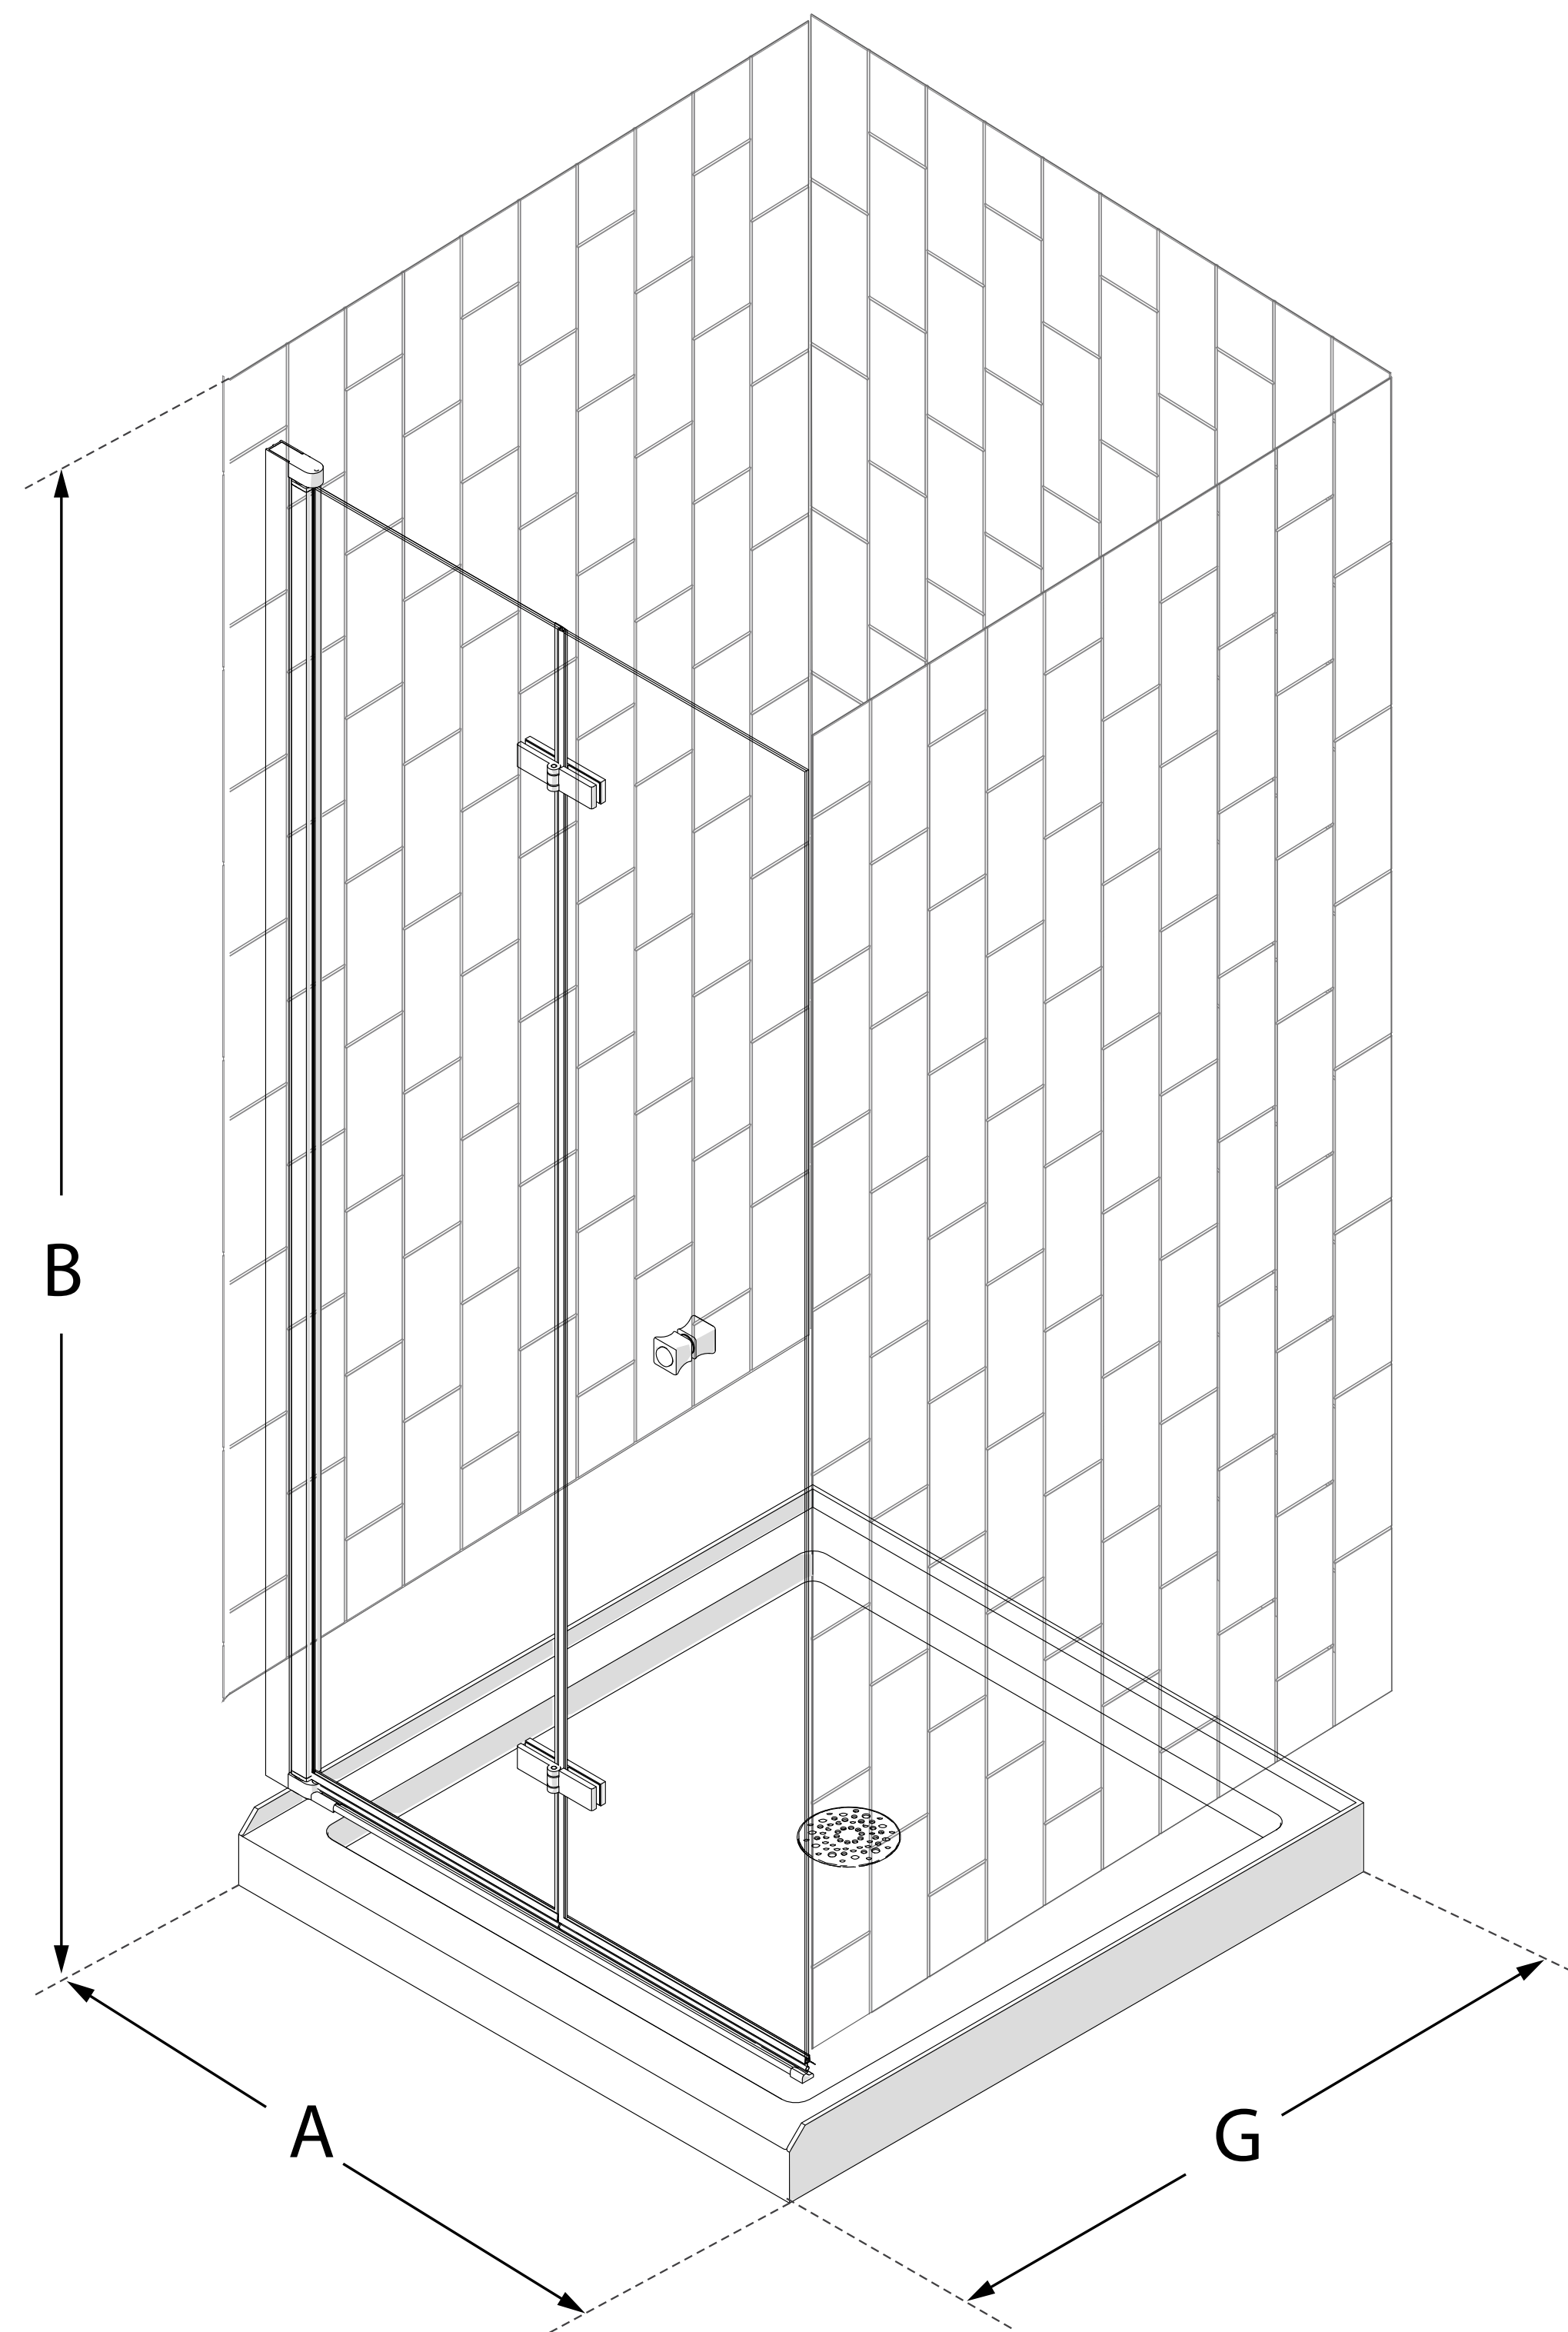

MODEL NUMBER
DL-6526Q

**CONFIGURATION
DIMENSIONS:**

A: KIT WIDTH

36 in.

B: KIT HEIGHT

76 3/4 in.

G: KIT DEPTH

36 in.

KIT COMPONENTS

Shower Door, Shower Base,
Wall Panels

BASE COLORS

White, Biscuit, Black

BASE DRAIN LOCATION

Center