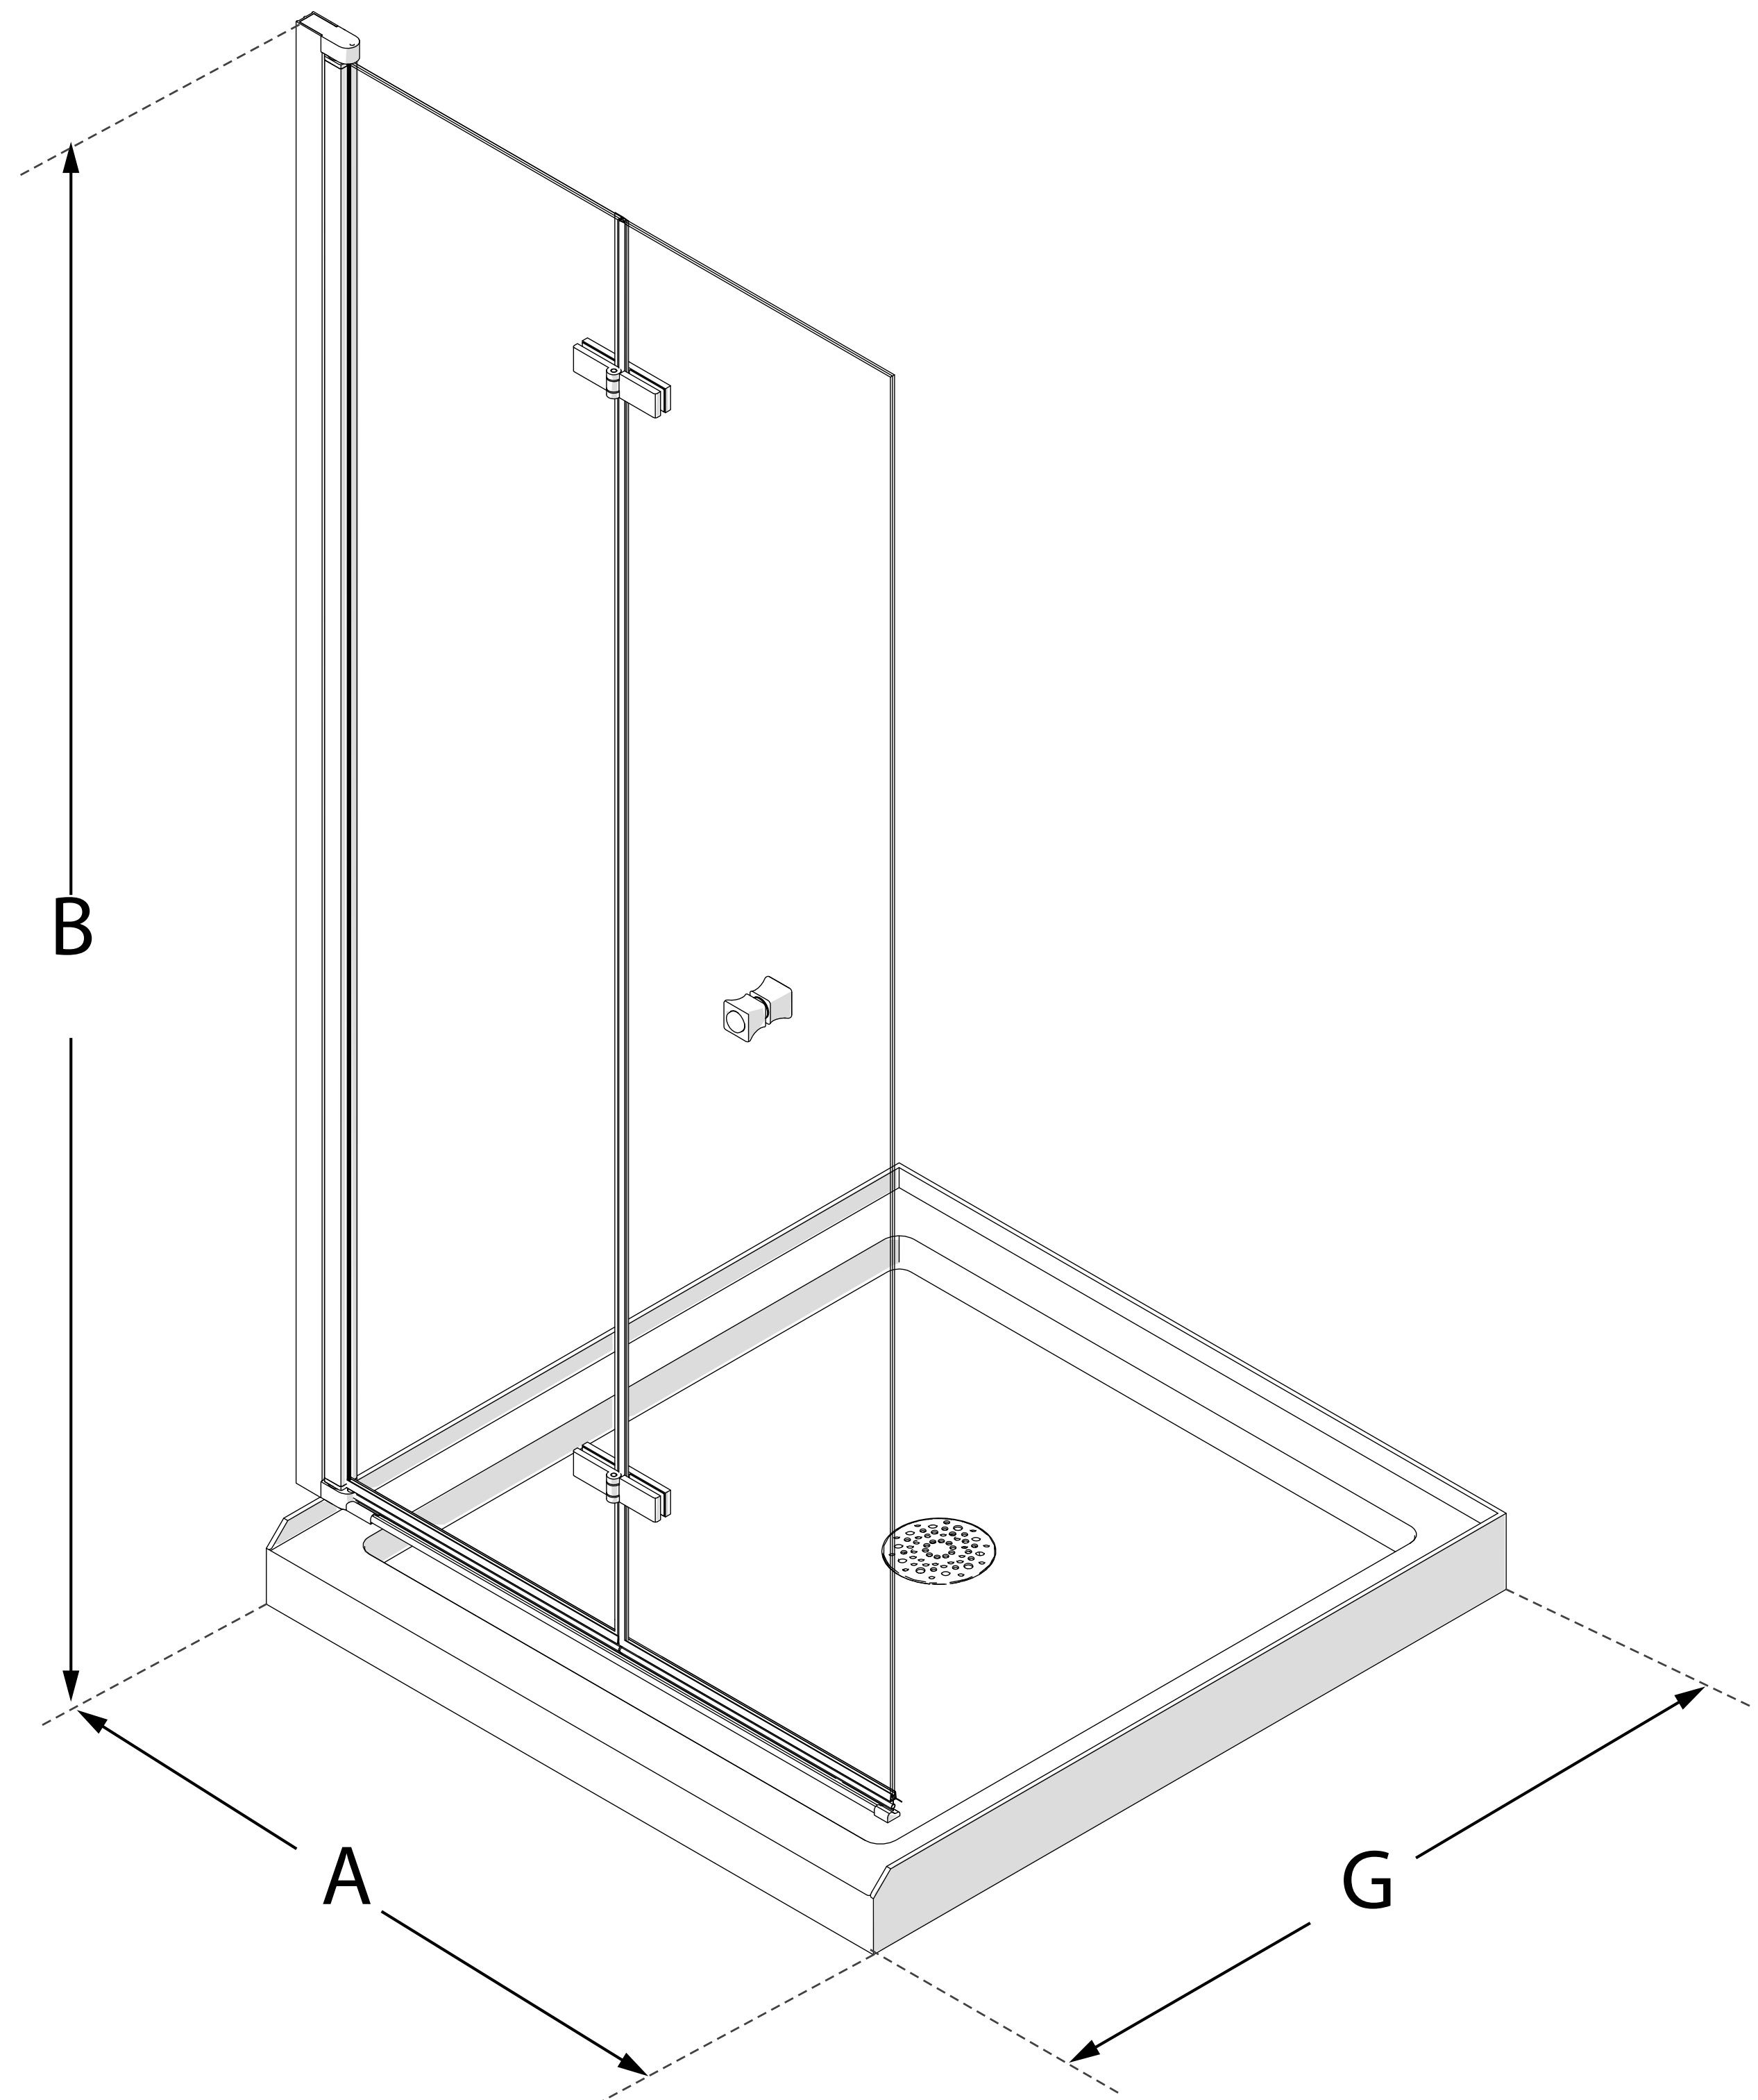

MODEL NUMBER
DL-6529Q

**CONFIGURATION
DIMENSIONS:**

A: KIT WIDTH

32 in.

B: KIT HEIGHT

74 3/4 in.

G: KIT DEPTH

32 in.

KIT COMPONENTS

Shower Door, Shower Base

BASE COLOR

White, Biscuit or Black

BASE DRAIN LOCATION

Center