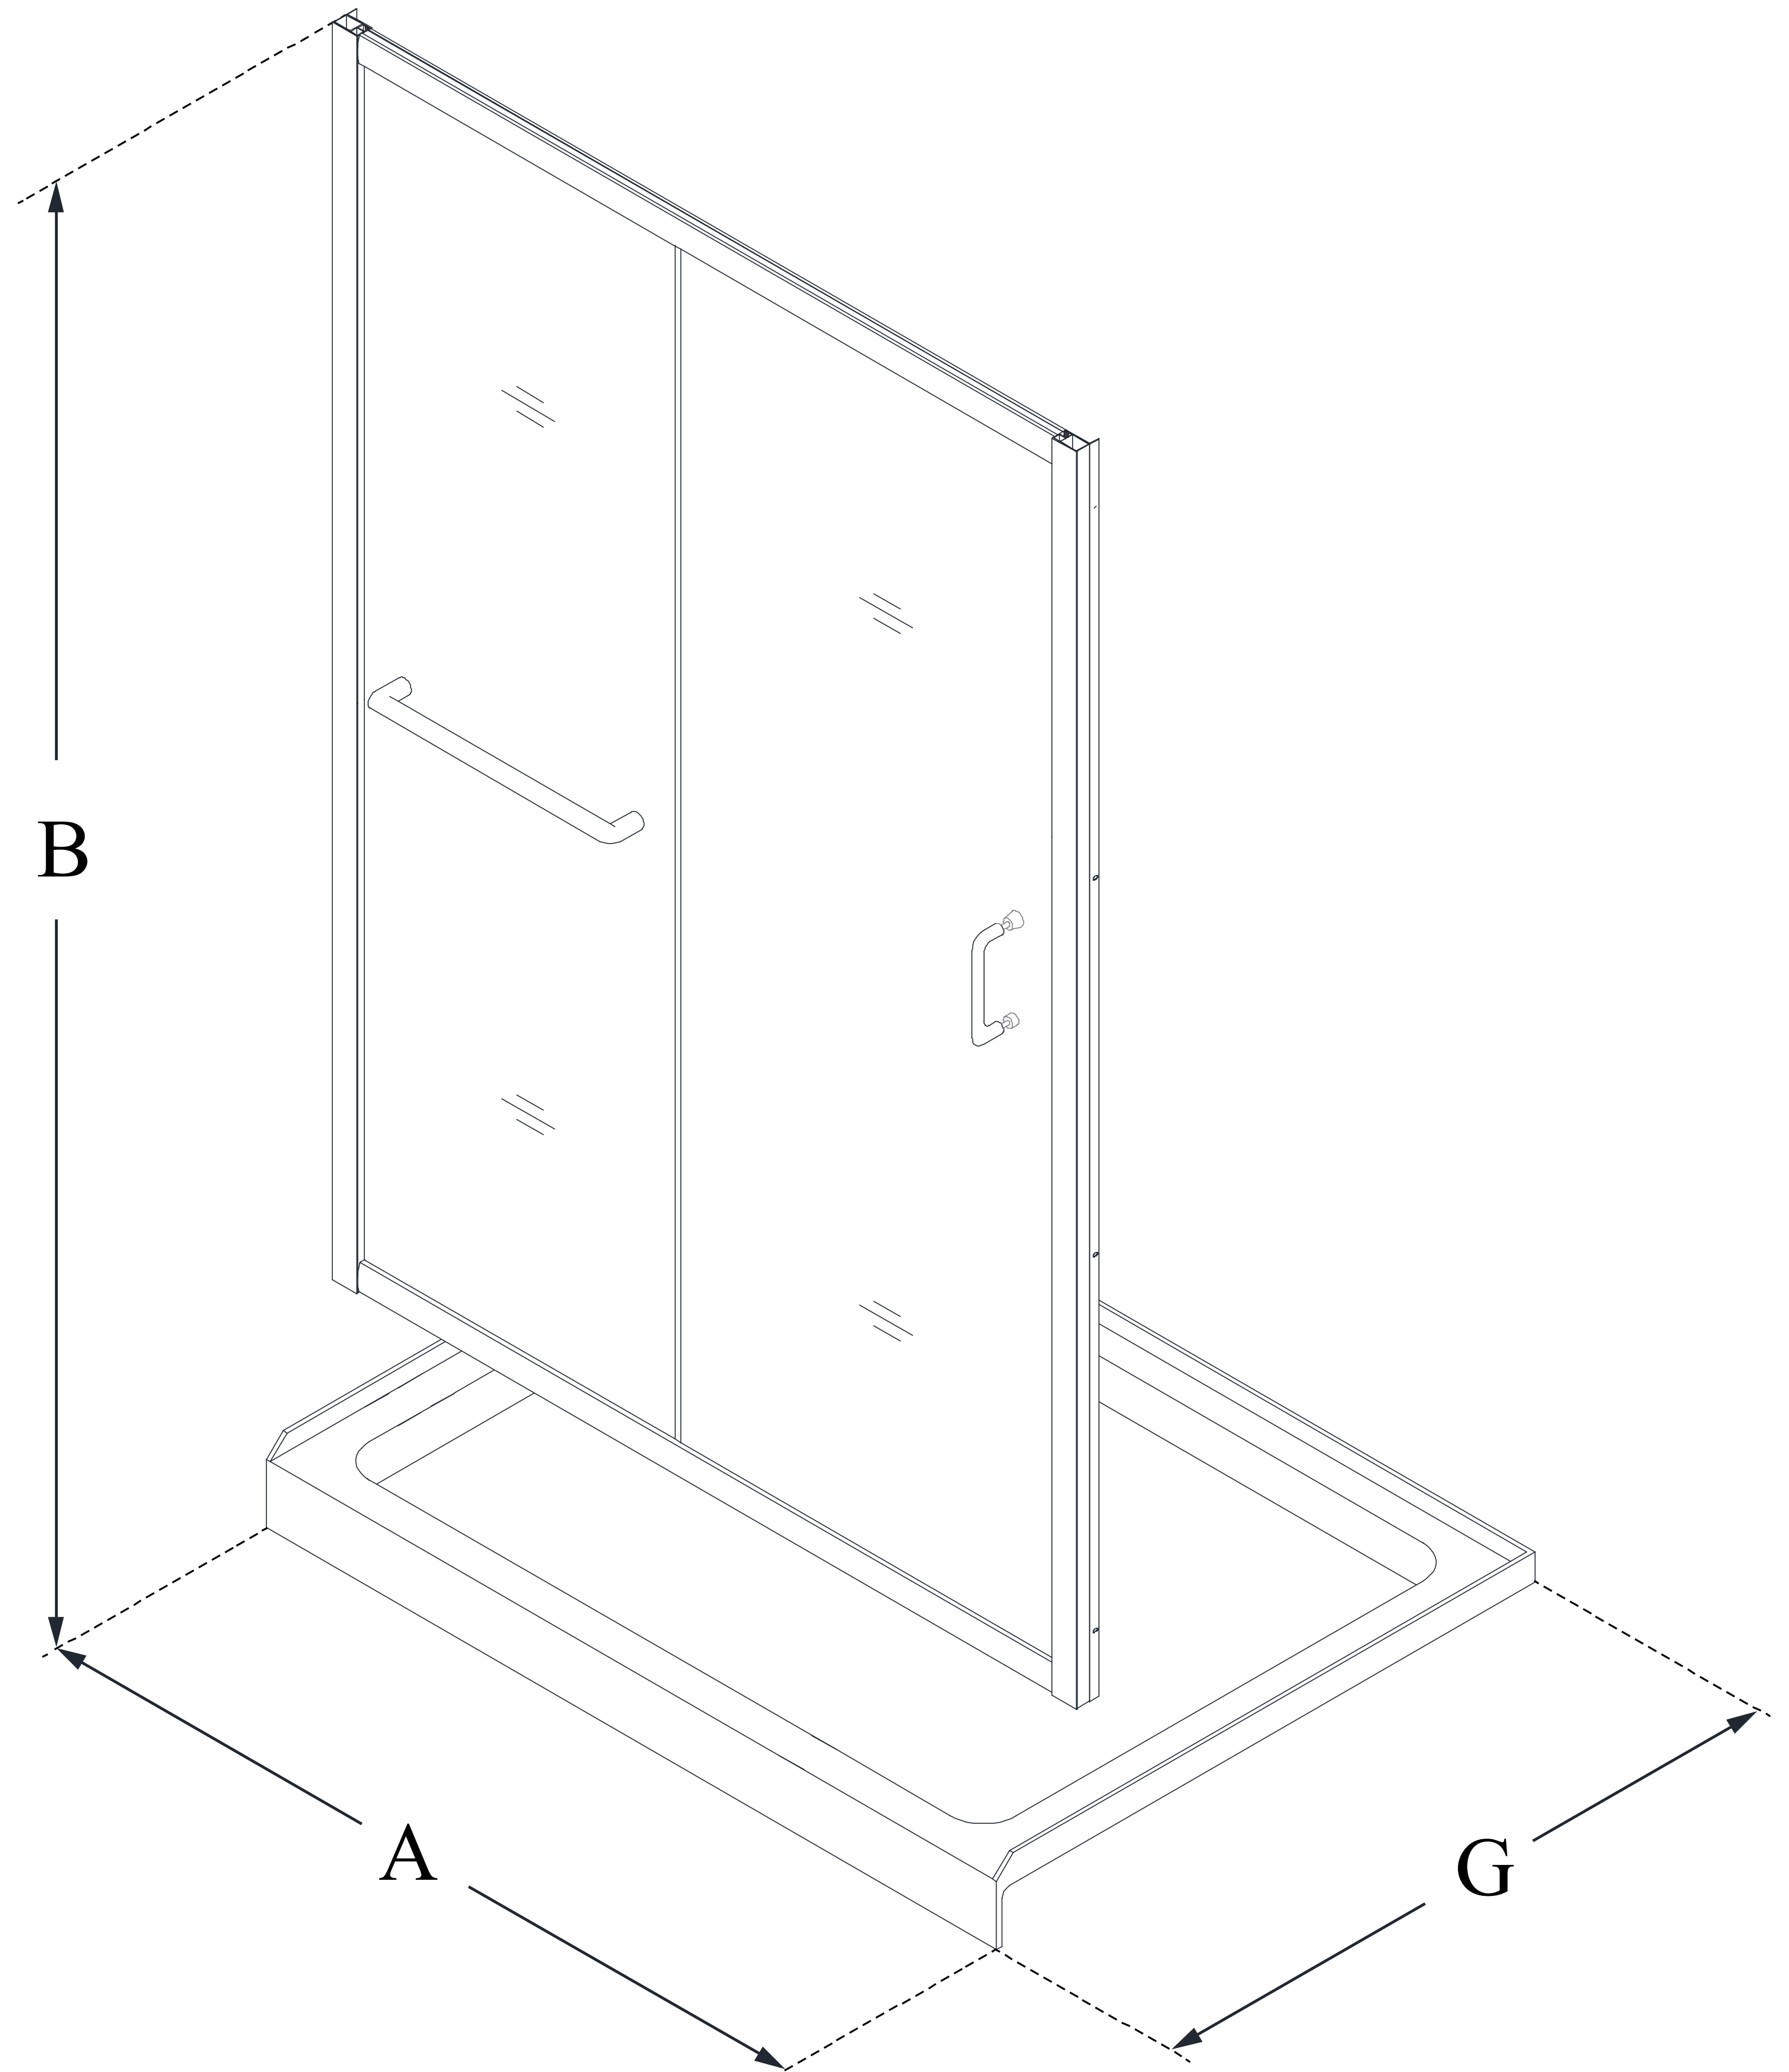

DL-6970

INFINITY-Z

DreamLine Infinity-Z 30 in. D x 60 in. W x 74 3/4 in. H Sliding Shower Door and SlimLine Shower Base Kit

KIT CONTENTS:

- SHOWER DOOR
- SHOWER BASE

CONFIGURATION DIMENSIONS:

A: 60 in.

KIT WIDTH

B: 74 3/4 in.

KIT HEIGHT

G: 30 in.

KIT DEPTH

AVAILABLE DRAIN LOCATIONS:

- CENTER
- LEFT
- RIGHT

For precise drain location, please refer to the included base technical drawing

DreamLine reserves the right to update or modify the hardware or materials pictured without prior notice for the purpose of product improvement and customer satisfaction.