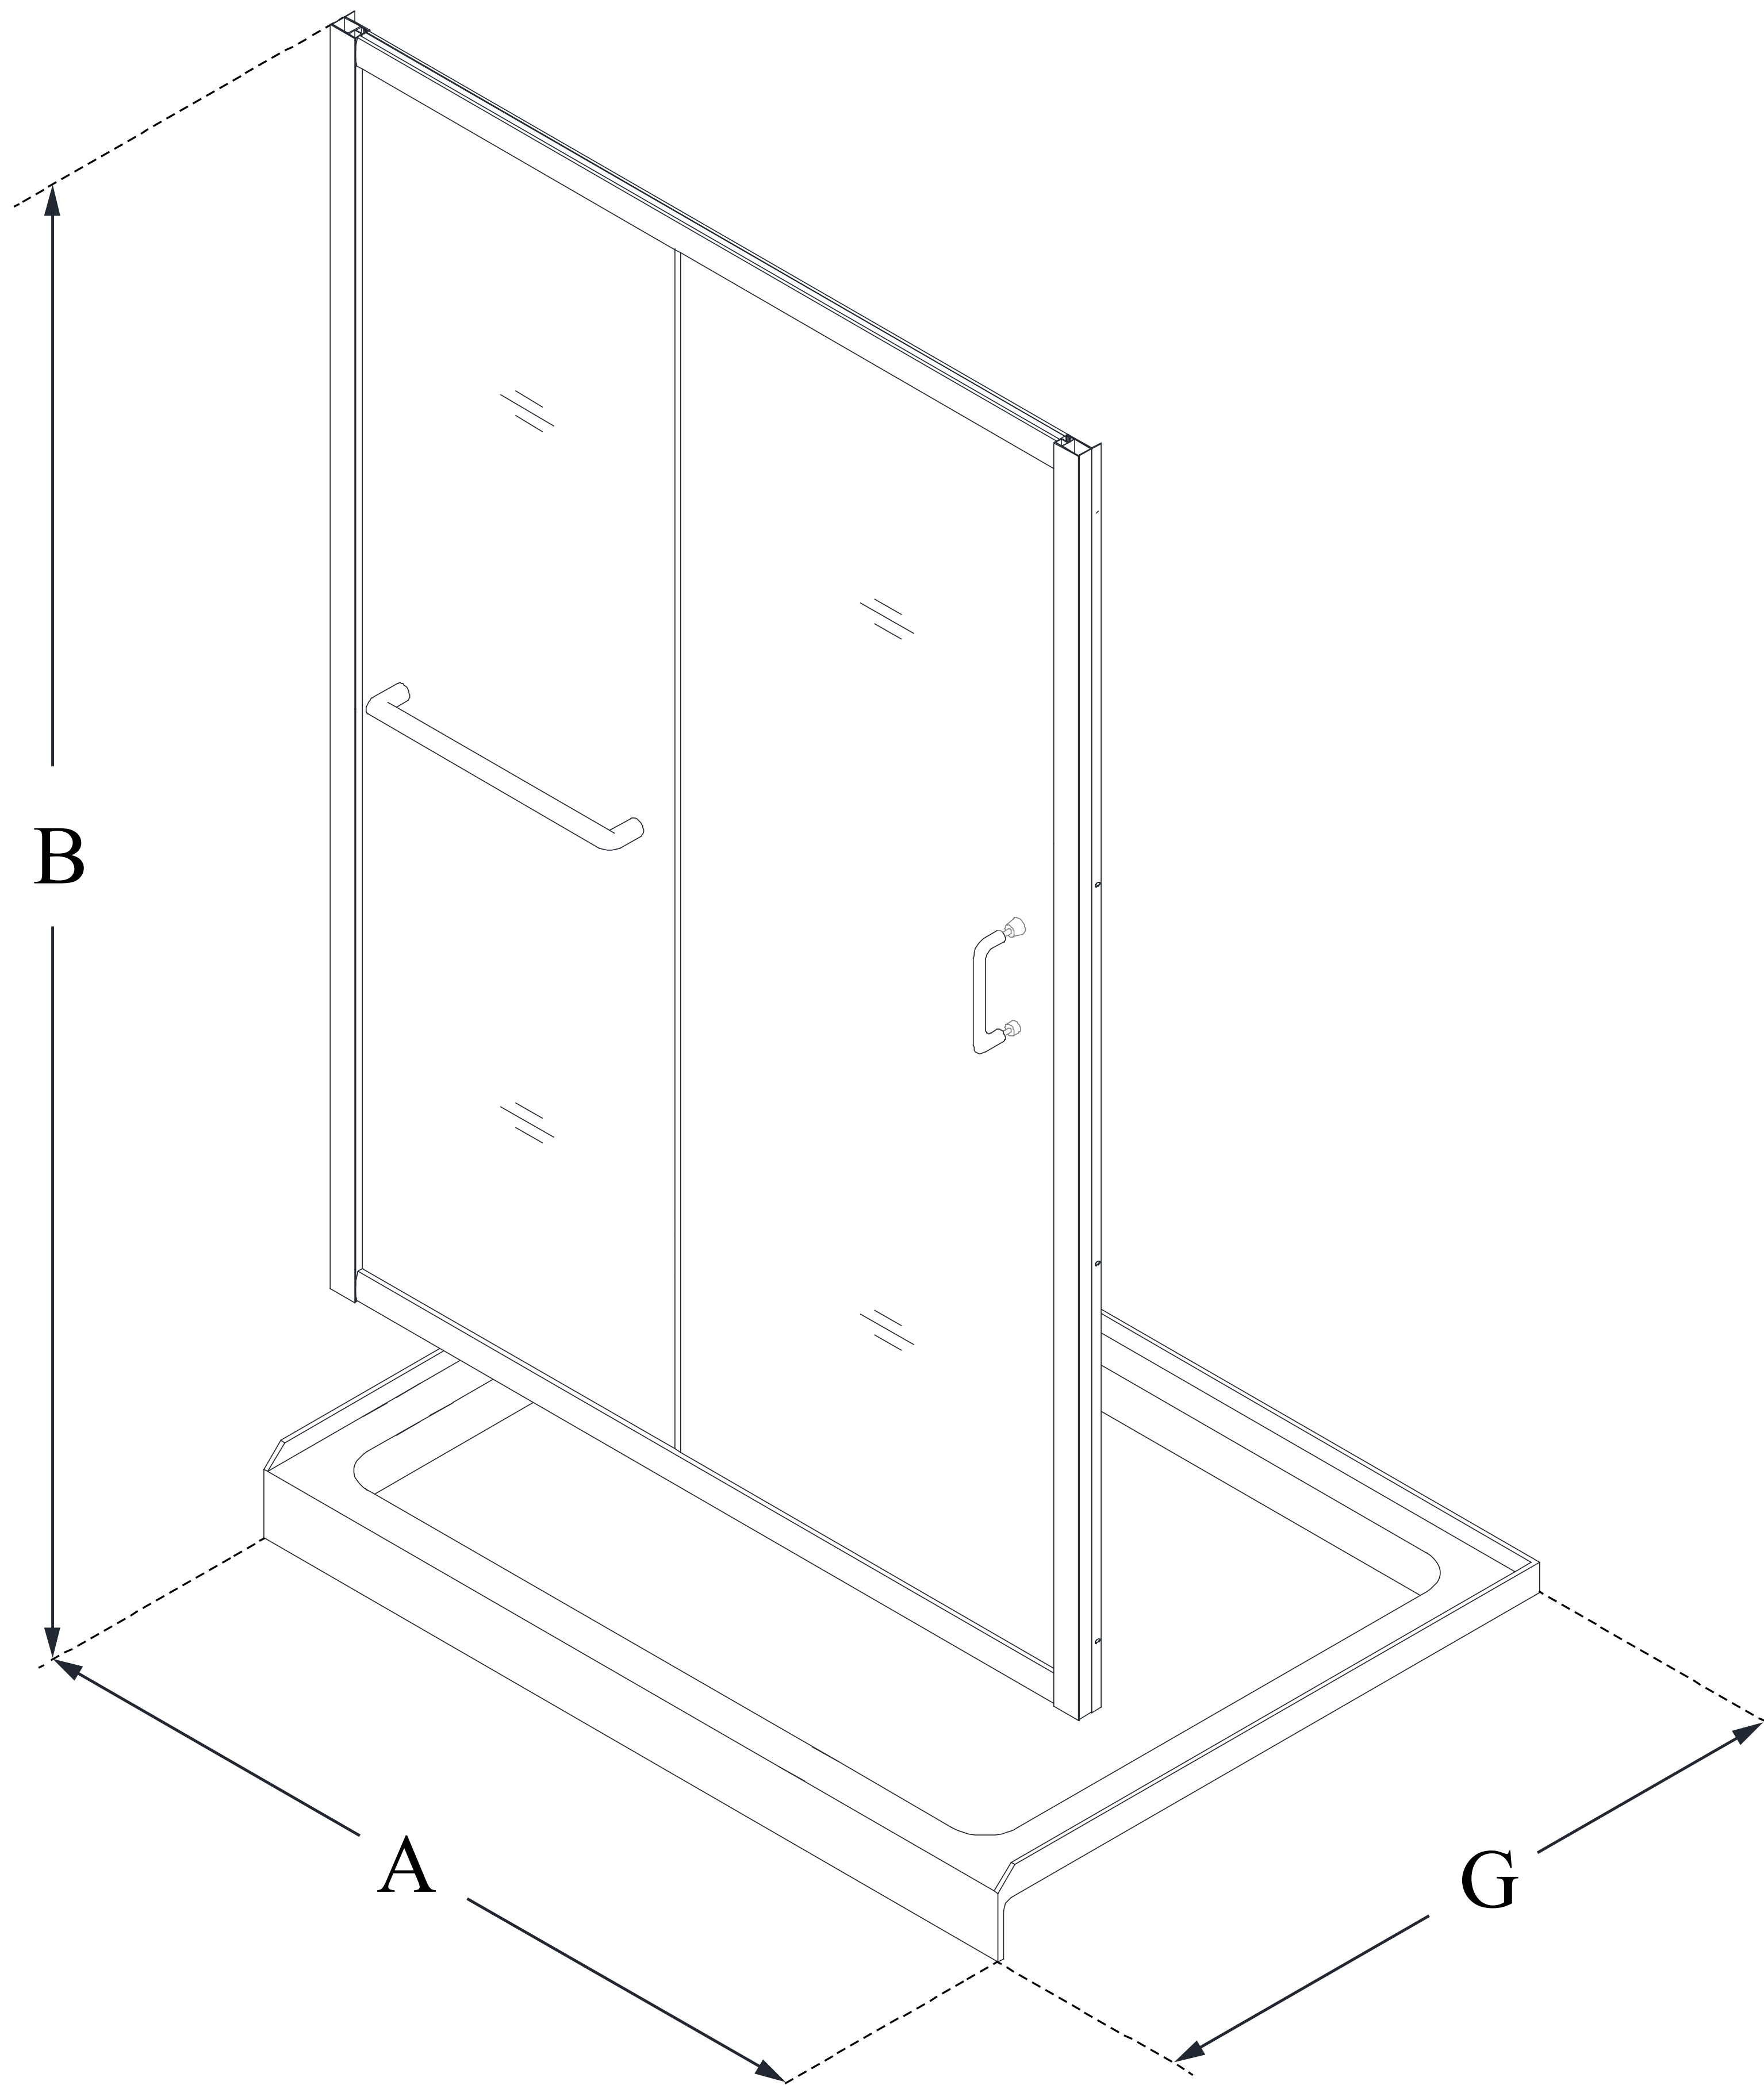

DL-6974

INFINITY-Z

DreamLine Infinity-Z 32 in. D x 54 in. W x 74 3/4 in. H Sliding Shower Door and SlimLine Shower Base Kit

KIT CONTENTS:

- SHOWER DOOR
- SHOWER BASE

CONFIGURATION DIMENSIONS:

A: 54 in.
KIT WIDTH

B: 74 3/4 in.
KIT HEIGHT

G: 32 in.
KIT DEPTH

AVAILABLE DRAIN LOCATIONS:

- CENTER

For precise drain location, please refer to the included base technical drawing

DreamLine reserves the right to update or modify the hardware or materials pictured without prior notice for the purpose of product improvement and customer satisfaction.