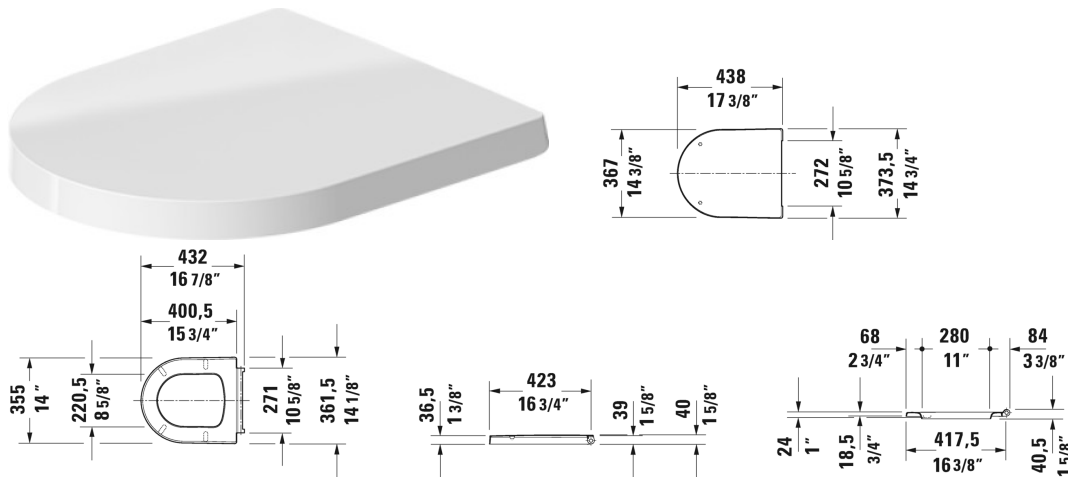

ME by Starck Toilet seat and cover # 002011..00 / 002011..00

Toilet seat and cover	Dimension	Weight	Order number
hinges stainless steel, without slow close			
Colors			
00 White 26 White/White Satin Matte			
Variant			
inside color White, outside color White		4.4 lb	002011..00
inside color White, outside color White Satin Matte		4.4 lb	002011..00

All drawings contain the necessary measurements which are subject to standard tolerances. They are stated in inch & mm and are non-binding. Exact measurements, in particular for customized installation scenarios, can only be taken from the finished ceramic piece.