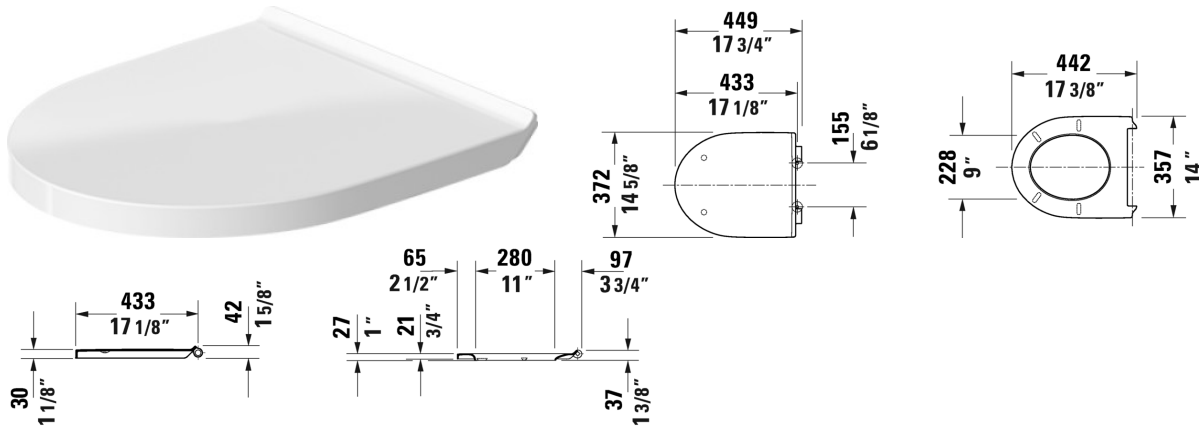

Duravit No.1 Toilet seat and cover # 0020790000

Toilet seat and cover	Dimension	Weight	Order number
hinges stainless steel, with slow close			
Colors			
00 White			
Variant			
		6.4 lb	0020790000
Suitable products			
Toilet wall-mounted Duravit Rimless® rimless, washdown model, cUPC® listed*, WaterSense® listed, 14 3/8" x 21 1/4" Inch	14 3/8" x 21 1/4" Inch		256209
Toilet close-coupled Duravit Rimless® rimless, (without tank), washdown model, hardware included, Outlet for Vario connector set, for horizontal and vertical outlet, length adjustable from 2 3/4" - 6 3/4", and vario connecting bend, vertical outlet from 6 1/4" - 9", WaterSense® listed, cUPC® listed*, 14 3/8" x 25 5/8" Inch	14 3/8" x 25 5/8" Inch		218209

All drawings contain the necessary measurements which are subject to standard tolerances. They are stated in inch & mm and are non-binding. Exact measurements, in particular for customized installation scenarios, can only be taken from the finished ceramic piece.