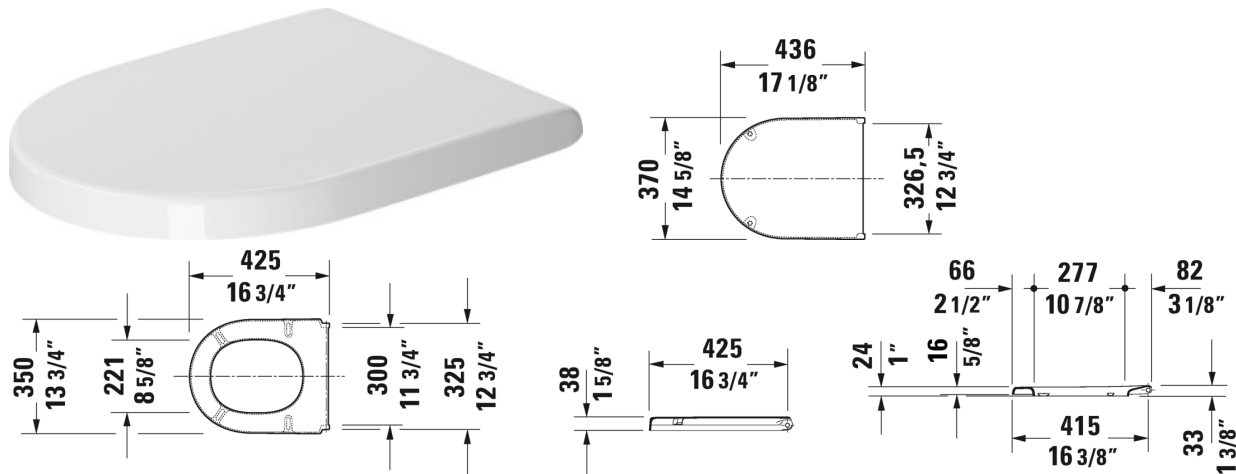

Starck 3 Toilet seat and cover # 0063810000

Toilet seat and cover	Dimension	Weight	Order number
hinges stainless steel, without slow close			
Colors			
00 White			
Variant			
		5 lb	0063810000
Suitable products			
Toilet close-coupled (without tank), washdown model, hardware included, cUPC® listed*, WaterSense® listed, 14 1/8" x 25 3/4" Inch	14 1/8" x 25 3/4" Inch		012809
Toilet wall-mounted washdown model, Durafix included, cUPC® listed*, WaterSense® listed, 14 1/8" x 21 1/4" Inch	14 1/8" x 21 1/4" Inch		222509
Toilet wall-mounted Compact washdown model, Durafix included, cUPC® listed*, WaterSense® listed, 14 1/8" x 19 1/8" Inch	14 1/8" x 19 1/8" Inch		222709
Toilet wall-mounted Duravit Rimless® rimless, washdown model, Durafix included, cUPC® listed*, WaterSense® listed, 14 1/8" x 21 1/4" Inch	14 1/8" x 21 1/4" Inch		252709

All drawings contain the necessary measurements which are subject to standard tolerances. They are stated in inch & mm and are non-binding. Exact measurements, in particular for customized installation scenarios, can only be taken from the finished ceramic piece.