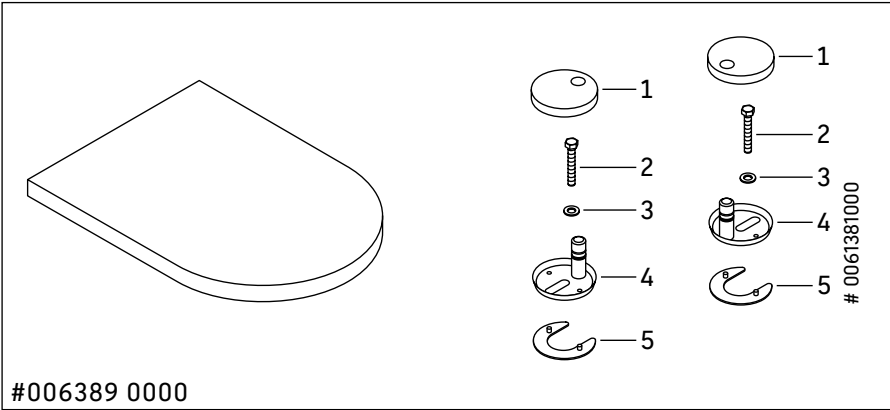

Starck 3 Toilet seat and cover # 0063890000

Toilet seat and cover	Dimension	Weight	Order number
hinges stainless steel, removable, with slow close			
Colors			
00 White			
Variant			
		5.9 lb	0063890000
Suitable products			
Toilet close-coupled (without tank), washdown model, hardware included, cUPC® listed*, WaterSense® listed, 14 1/8" x 25 3/4" Inch	14 1/8" x 25 3/4" Inch		012809
Toilet wall-mounted washdown model, Durafix included, cUPC® listed*, WaterSense® listed, 14 1/8" x 21 1/4" Inch	14 1/8" x 21 1/4" Inch		222509
Toilet wall-mounted Compact washdown model, Durafix included, cUPC® listed*, WaterSense® listed, 14 1/8" x 19 1/8" Inch	14 1/8" x 19 1/8" Inch		222709
Toilet wall-mounted Duravit Rimless® rimless, washdown model, Durafix included, cUPC® listed*, WaterSense® listed, 14 1/8" x 21 1/4" Inch	14 1/8" x 21 1/4" Inch		252709

All drawings contain the necessary measurements which are subject to standard tolerances. They are stated in inch & mm and are non-binding. Exact measurements, in particular for customized installation scenarios, can only be taken from the finished ceramic piece.