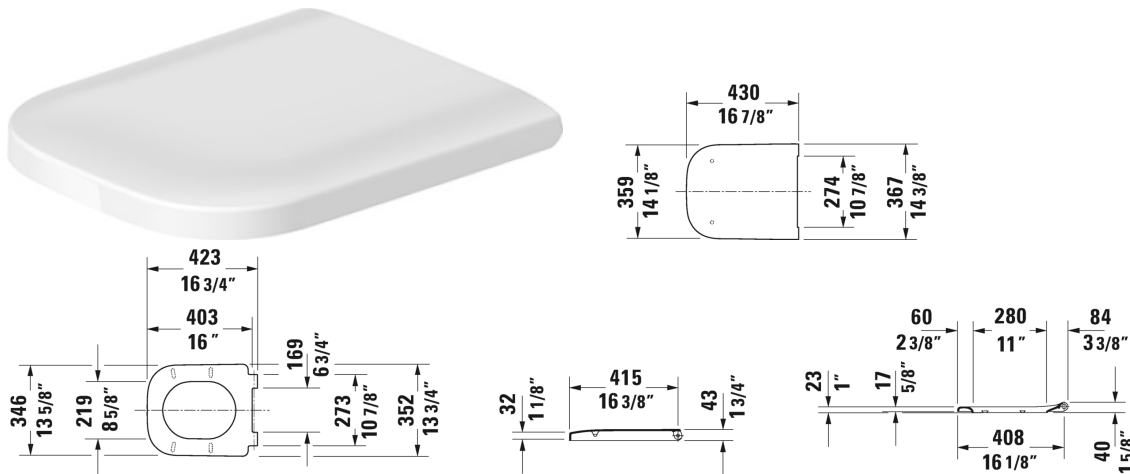

Happy D.2 Toilet seat and cover # 006459..00 / 006459..00

Toilet seat and cover	Dimension	Weight	Order number
removable, hinges stainless steel, with slow close			
<b>Colors</b>			
00 White 13 Anthracite Matte			
<b>Variant</b>			
inside color White, outside color White		6 lb	006459..00
inside color Anthracite Matte, outside color Anthracite Matte		6 lb	006459..00

All drawings contain the necessary measurements which are subject to standard tolerances. They are stated in inch & mm and are non-binding. Exact measurements, in particular for customized installation scenarios, can only be taken from the finished ceramic piece.