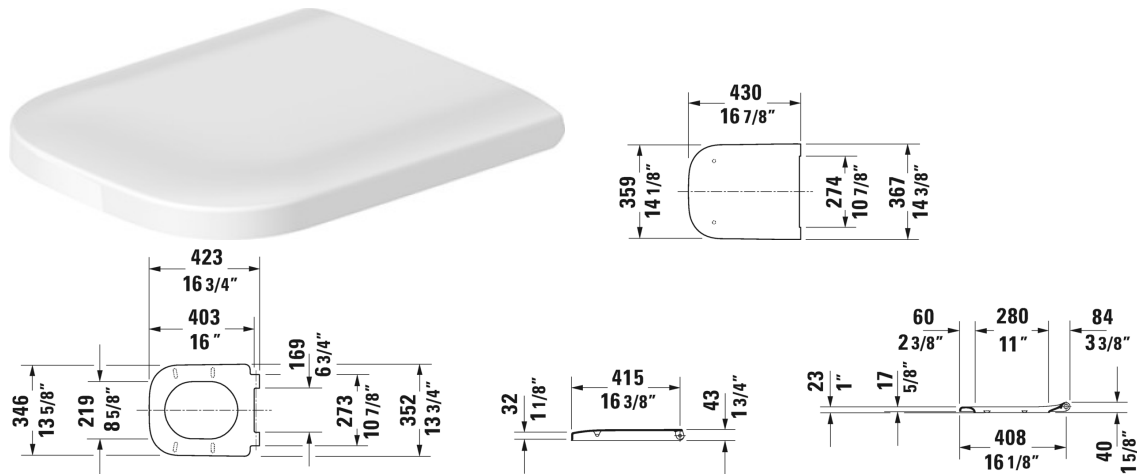

Happy D.2 Toilet seat and cover # 006459..00 / 006459..00

Toilet seat and cover	Dimension	Weight	Order number
removable, hinges stainless steel, with slow close			
<b>Colors</b>			
00 White 13 Anthracite Matte			
<b>Variant</b>			
inside color White, outside color White		6 lb	006459..00
inside color Anthracite Matte, outside color Anthracite Matte		6 lb	006459..00

All drawings contain the necessary measurements which are subject to standard tolerances. They are stated in inch & mm and are non-binding. Exact measurements, in particular for customized installation scenarios, can only be taken from the finished ceramic piece.