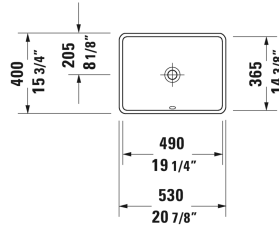

Starck 3 Vanity basin # 0305490017

< 19 1/4" Inch >

Vanity basin	Dimension	Weight	Order number
undermount basin, with overflow, without faucet deck, hardware included, cUPC® listed*, 19 1/4" Inch			
<b>Colors</b>			
00 White			
<b>Variant</b>			
☒	19 1/4" x 14 3/8" Inch	16.9 lb	0305490017
<b>Infobox</b>			
* Complies with following standards: ASME A112.19.2/CSA B45.1, Measurements of undercounter models represent interior measurements, Not available with WonderGliss			
Push button drain assembly for washbasins with overflow	2" Inch	0.8 lb	005052

All drawings contain the necessary measurements which are subject to standard tolerances. They are stated in inch & mm and are non-binding. Exact measurements, in particular for customized installation scenarios, can only be taken from the finished ceramic piece.