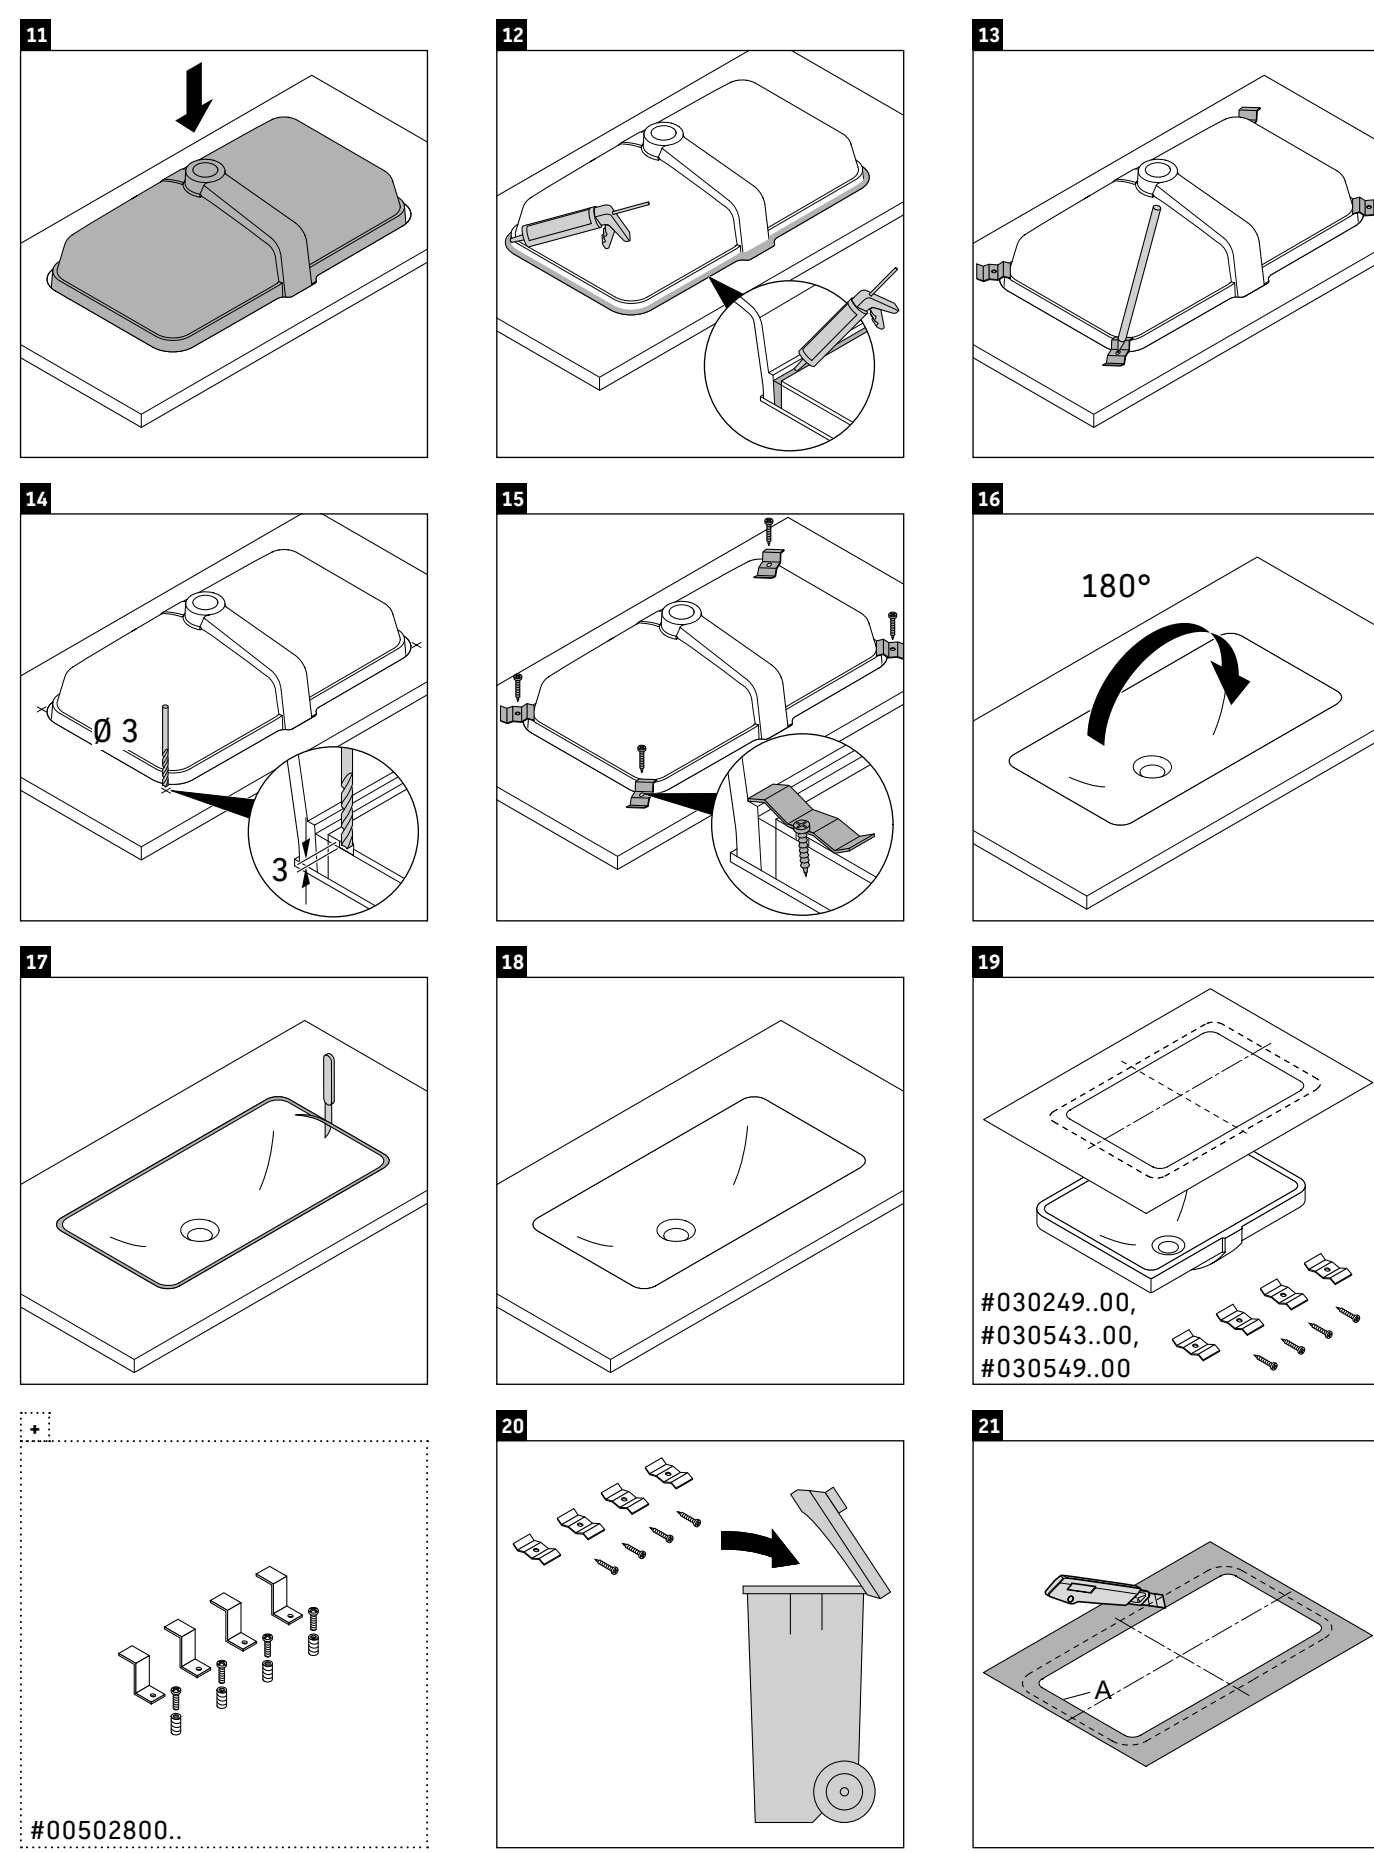

Starck 3 Vanity basin # 0305490017

< 19 1/4" Inch >

Vanity basin	Dimension	Weight	Order number
undermount basin, with overflow, without faucet deck, hardware included, cUPC® listed*, 19 1/4" Inch			
<b>Colors</b>			
00 White			
<b>Variant</b>			
☒	19 1/4" x 14 3/8" Inch	16.9 lb	0305490017
<b>Infobox</b>			
* Complies with following standards: ASME A112.19.2/CSA B45.1, Measurements of undercounter models represent interior measurements, Not available with WonderGliss			
Push button drain assembly for washbasins with overflow	2" Inch	0.8 lb	005052

All drawings contain the necessary measurements which are subject to standard tolerances. They are stated in inch & mm and are non-binding. Exact measurements, in particular for customized installation scenarios, can only be taken from the finished ceramic piece.

2 HAL\_51219/20-12.17

2 HAL\_51219/20-12.17

2 HAL\_51219/20-12.17

0 20 40 60 80 100 mm

B, # 030249..00  
B, # 030549..00  
A, # 030249..00  
A, # 030549..00  
B, # 030543..00  
A, # 0305430000