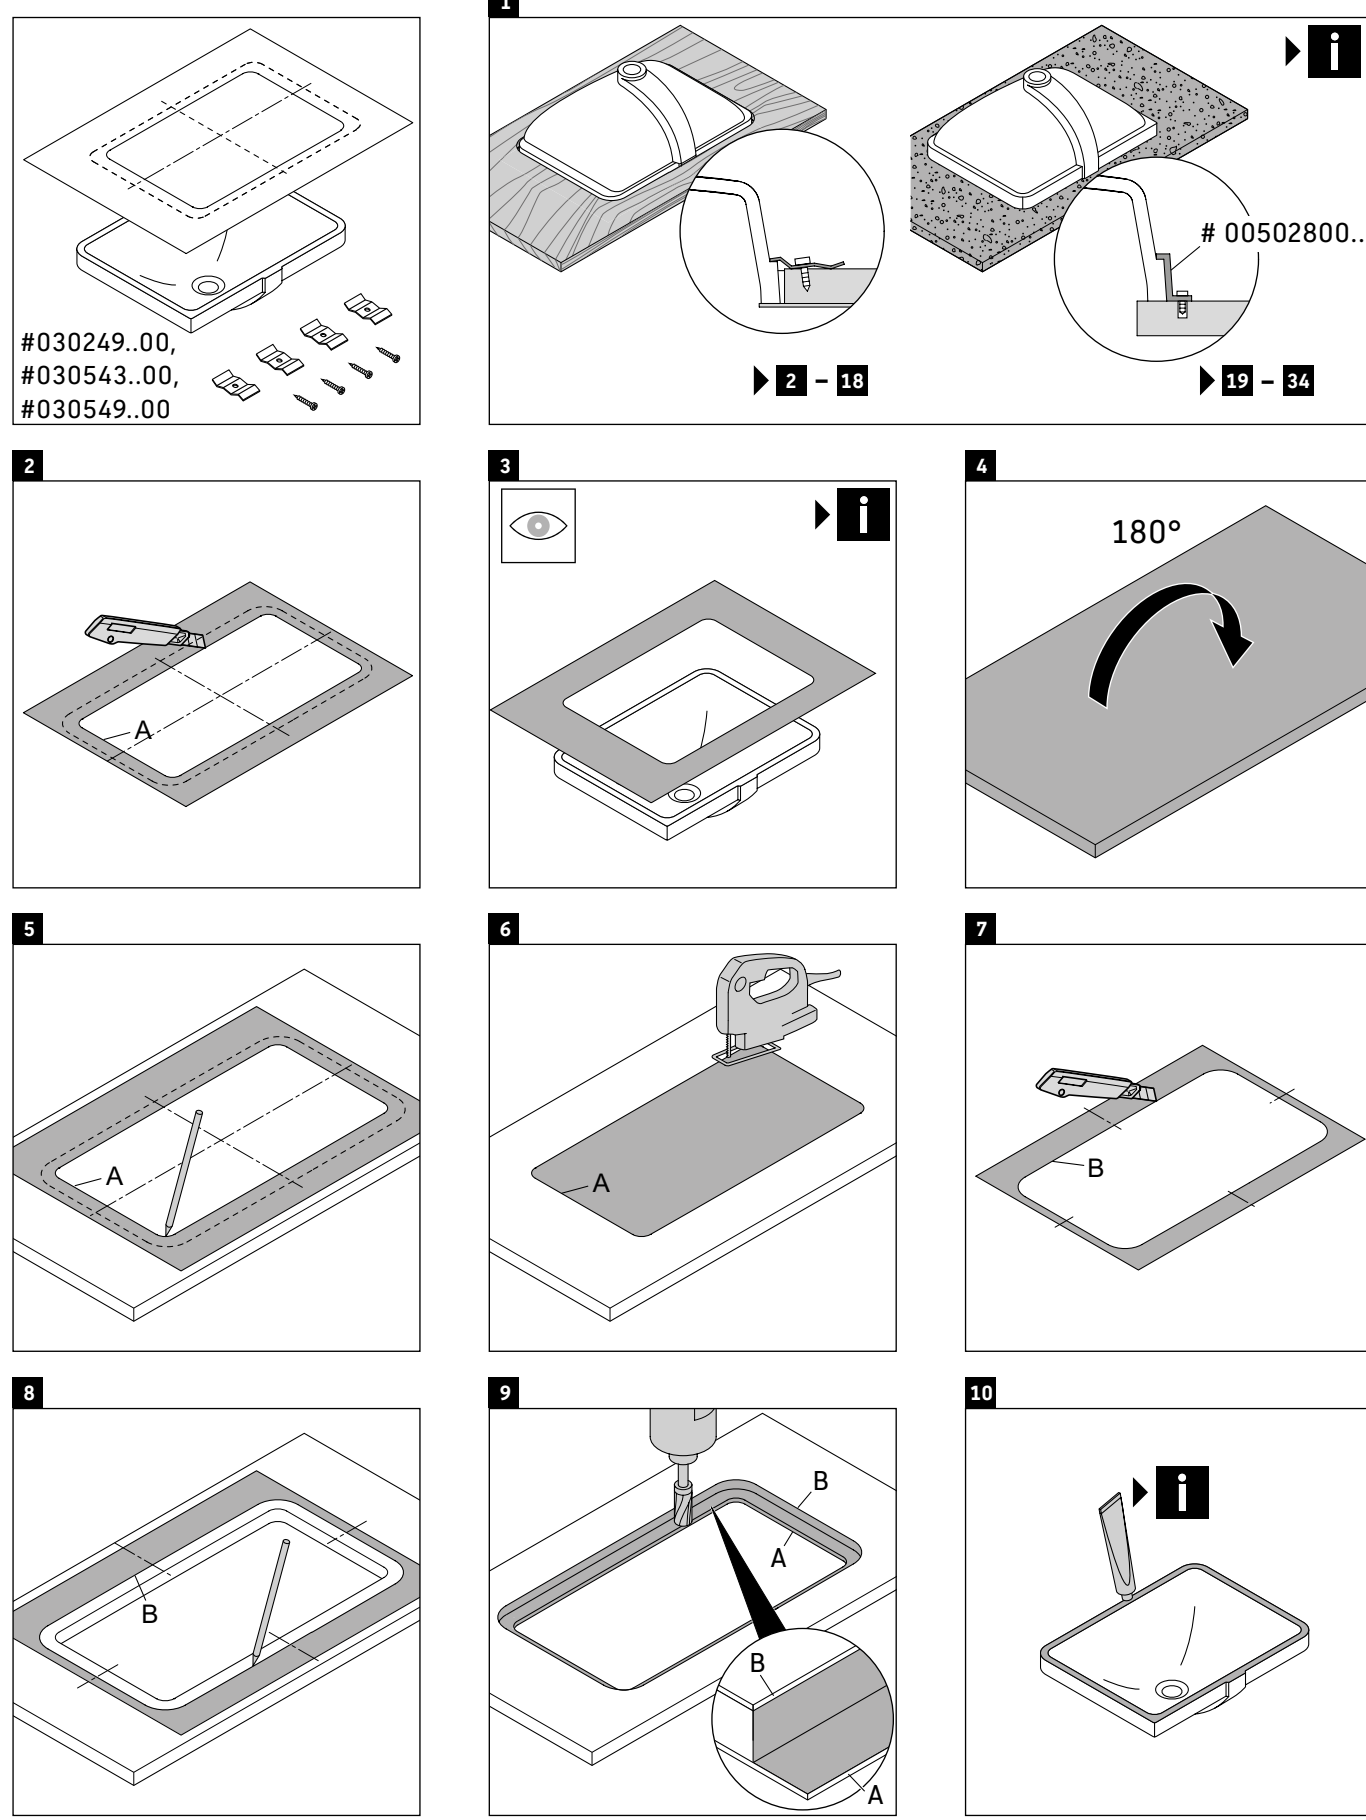

Starck 3 Vanity basin # 0305490017

< 19 1/4" Inch >

Vanity basin	Dimension	Weight	Order number
undermount basin, with overflow, without faucet deck, hardware included, cUPC® listed*, 19 1/4" Inch			
<b>Colors</b>			
00 White			
<b>Variant</b>			
☒	19 1/4" x 14 3/8" Inch	16.9 lb	0305490017
<b>Infobox</b>			
* Complies with following standards: ASME A112.19.2/CSA B45.1, Measurements of undercounter models represent interior measurements, Not available with WonderGliss			
Push button drain assembly for washbasins with overflow	2" Inch	0.8 lb	005052

All drawings contain the necessary measurements which are subject to standard tolerances. They are stated in inch & mm and are non-binding. Exact measurements, in particular for customized installation scenarios, can only be taken from the finished ceramic piece.