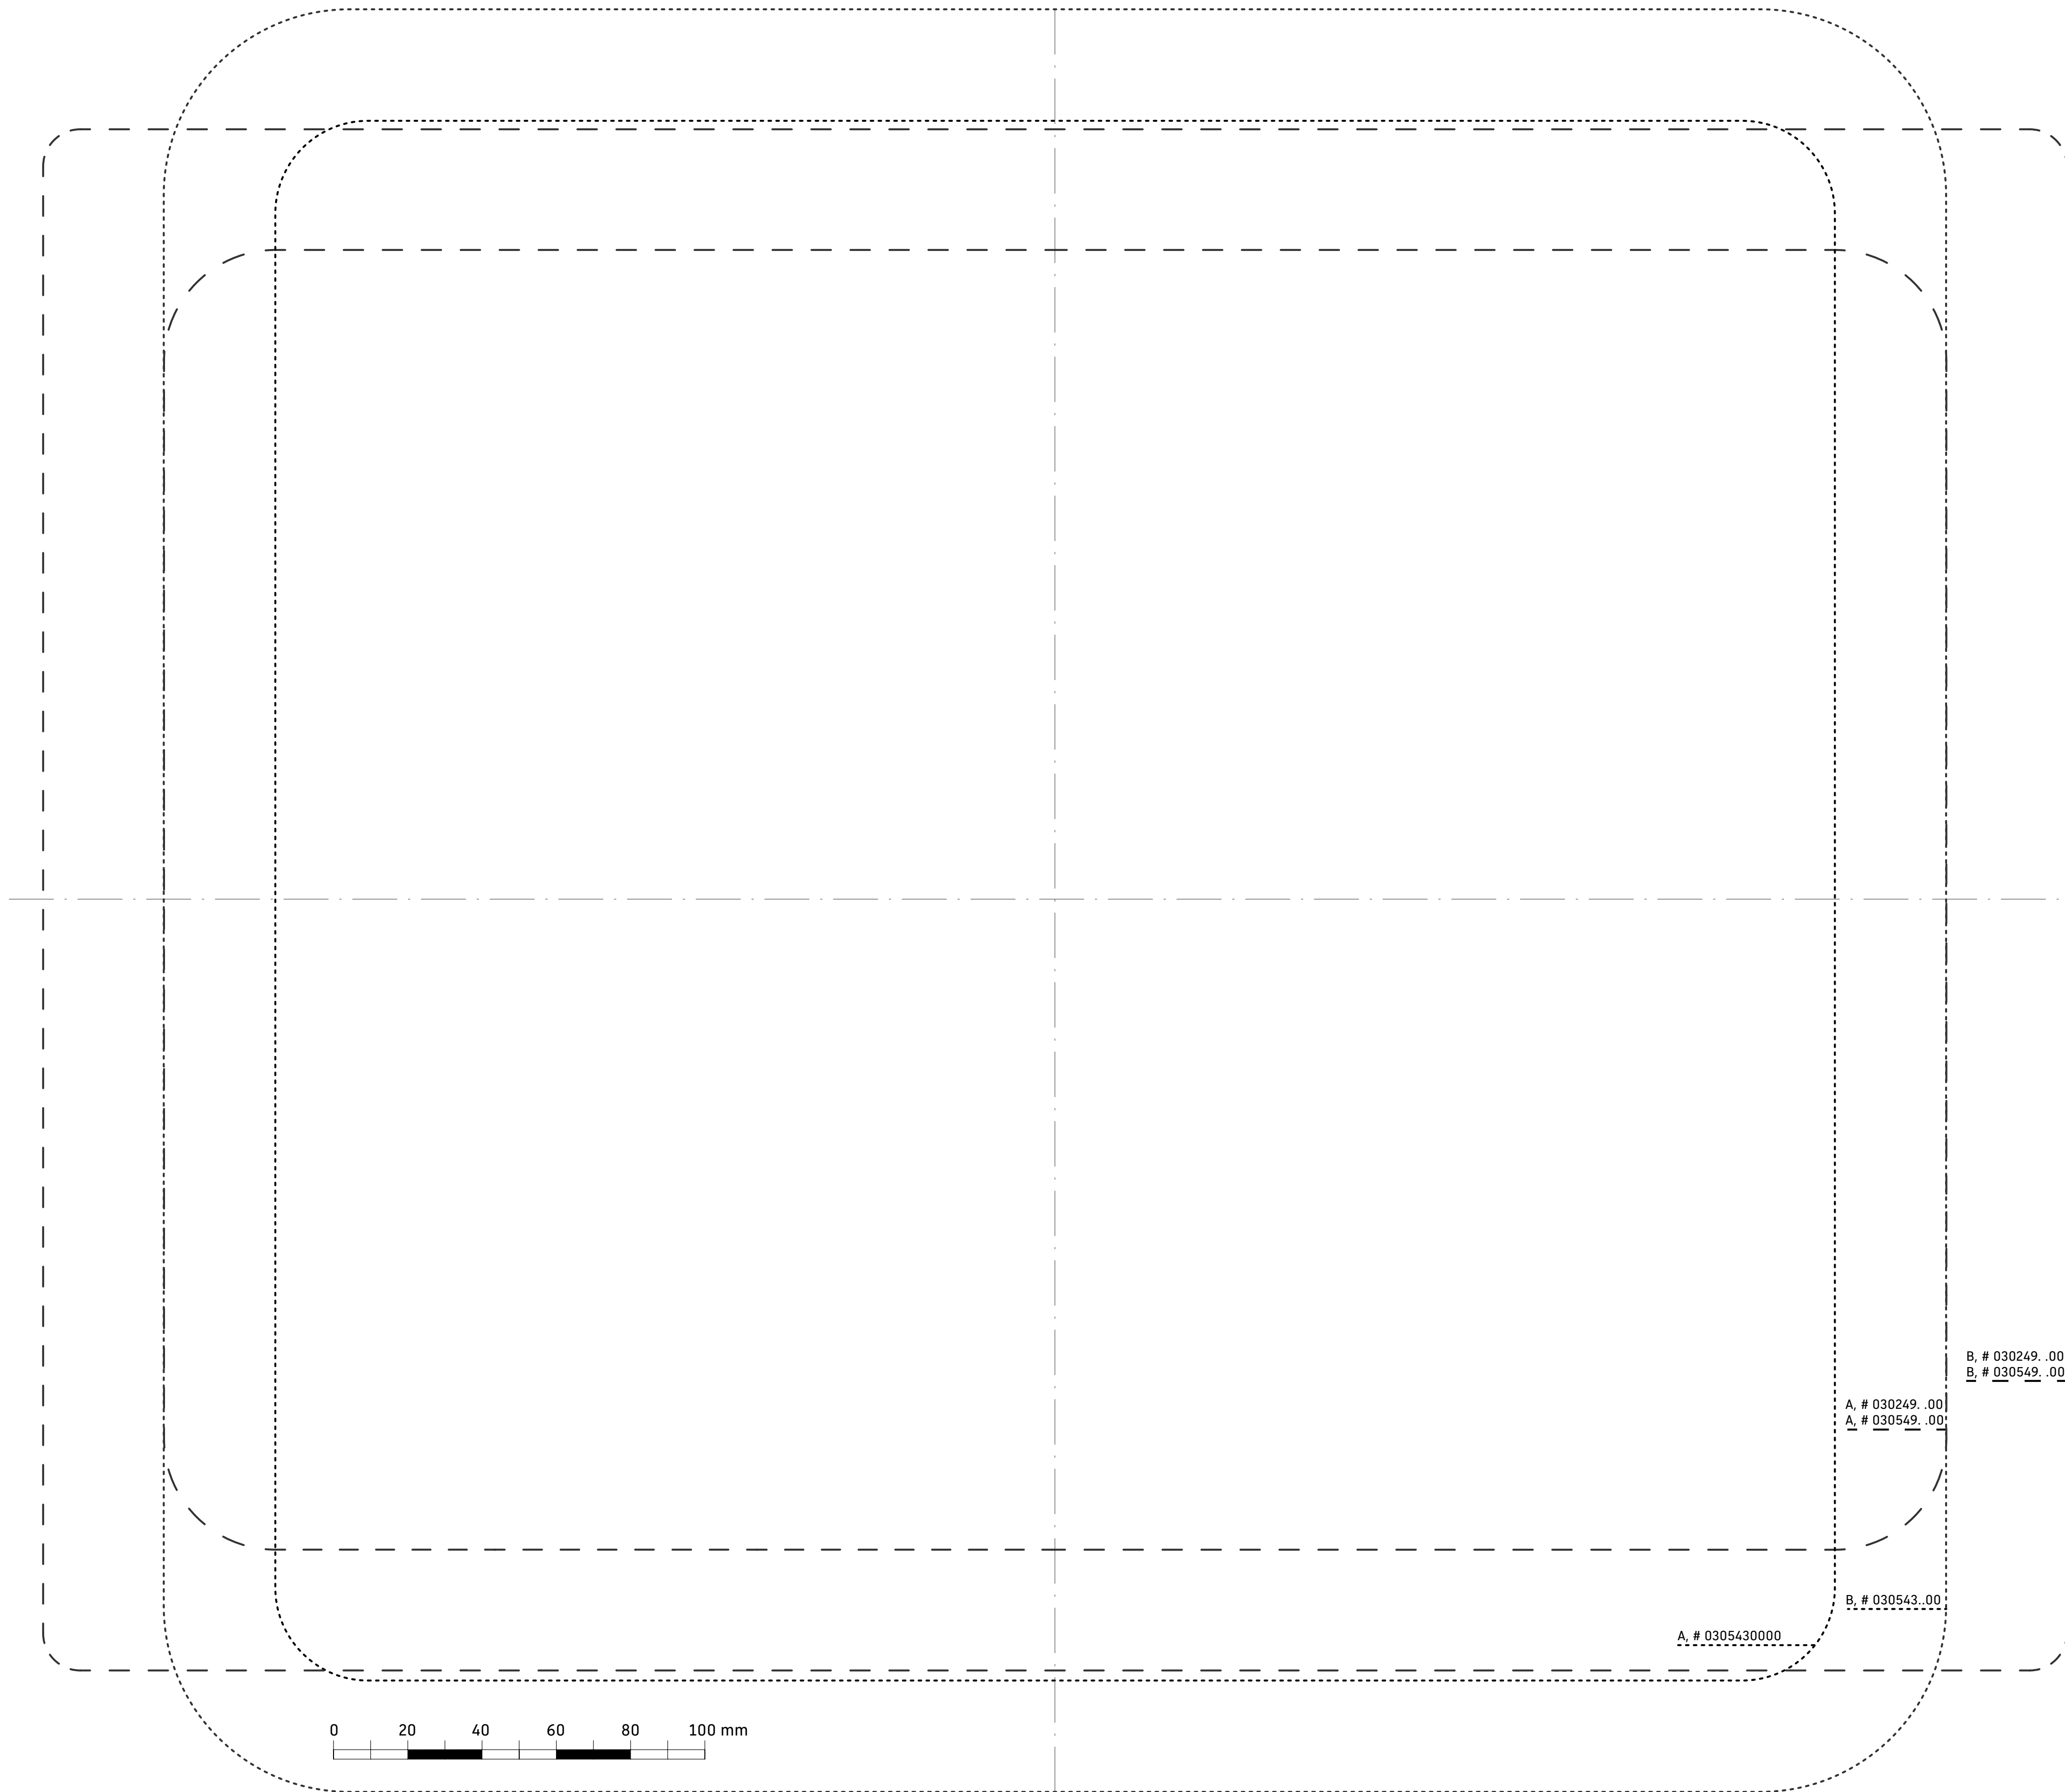

Starck 3 Vanity basin # 0305490017

< 19 1/4" Inch >

Vanity basin	Dimension	Weight	Order number
undermount basin, with overflow, without faucet deck, hardware included, cUPC® listed*, 19 1/4" Inch			
<b>Colors</b>			
00 White			
<b>Variant</b>			
☒	19 1/4" x 14 3/8" Inch	16.9 lb	0305490017
<b>Infobox</b>			
* Complies with following standards: ASME A112.19.2/CSA B45.1, Measurements of undercounter models represent interior measurements, Not available with WonderGliss			
Push button drain assembly for washbasins with overflow	2" Inch	0.8 lb	005052

All drawings contain the necessary measurements which are subject to standard tolerances. They are stated in inch & mm and are non-binding. Exact measurements, in particular for customized installation scenarios, can only be taken from the finished ceramic piece.

2 HAL\_51219/20-12.17

2 HAL\_51219/20-12.17

2 HAL\_51219/20-12.17

0 20 40 60 80 100 mm

B, # 030249..00  
B, # 030549..00  
A, # 030249..00  
A, # 030549..00  
B, # 030543..00  
A, # 0305430000