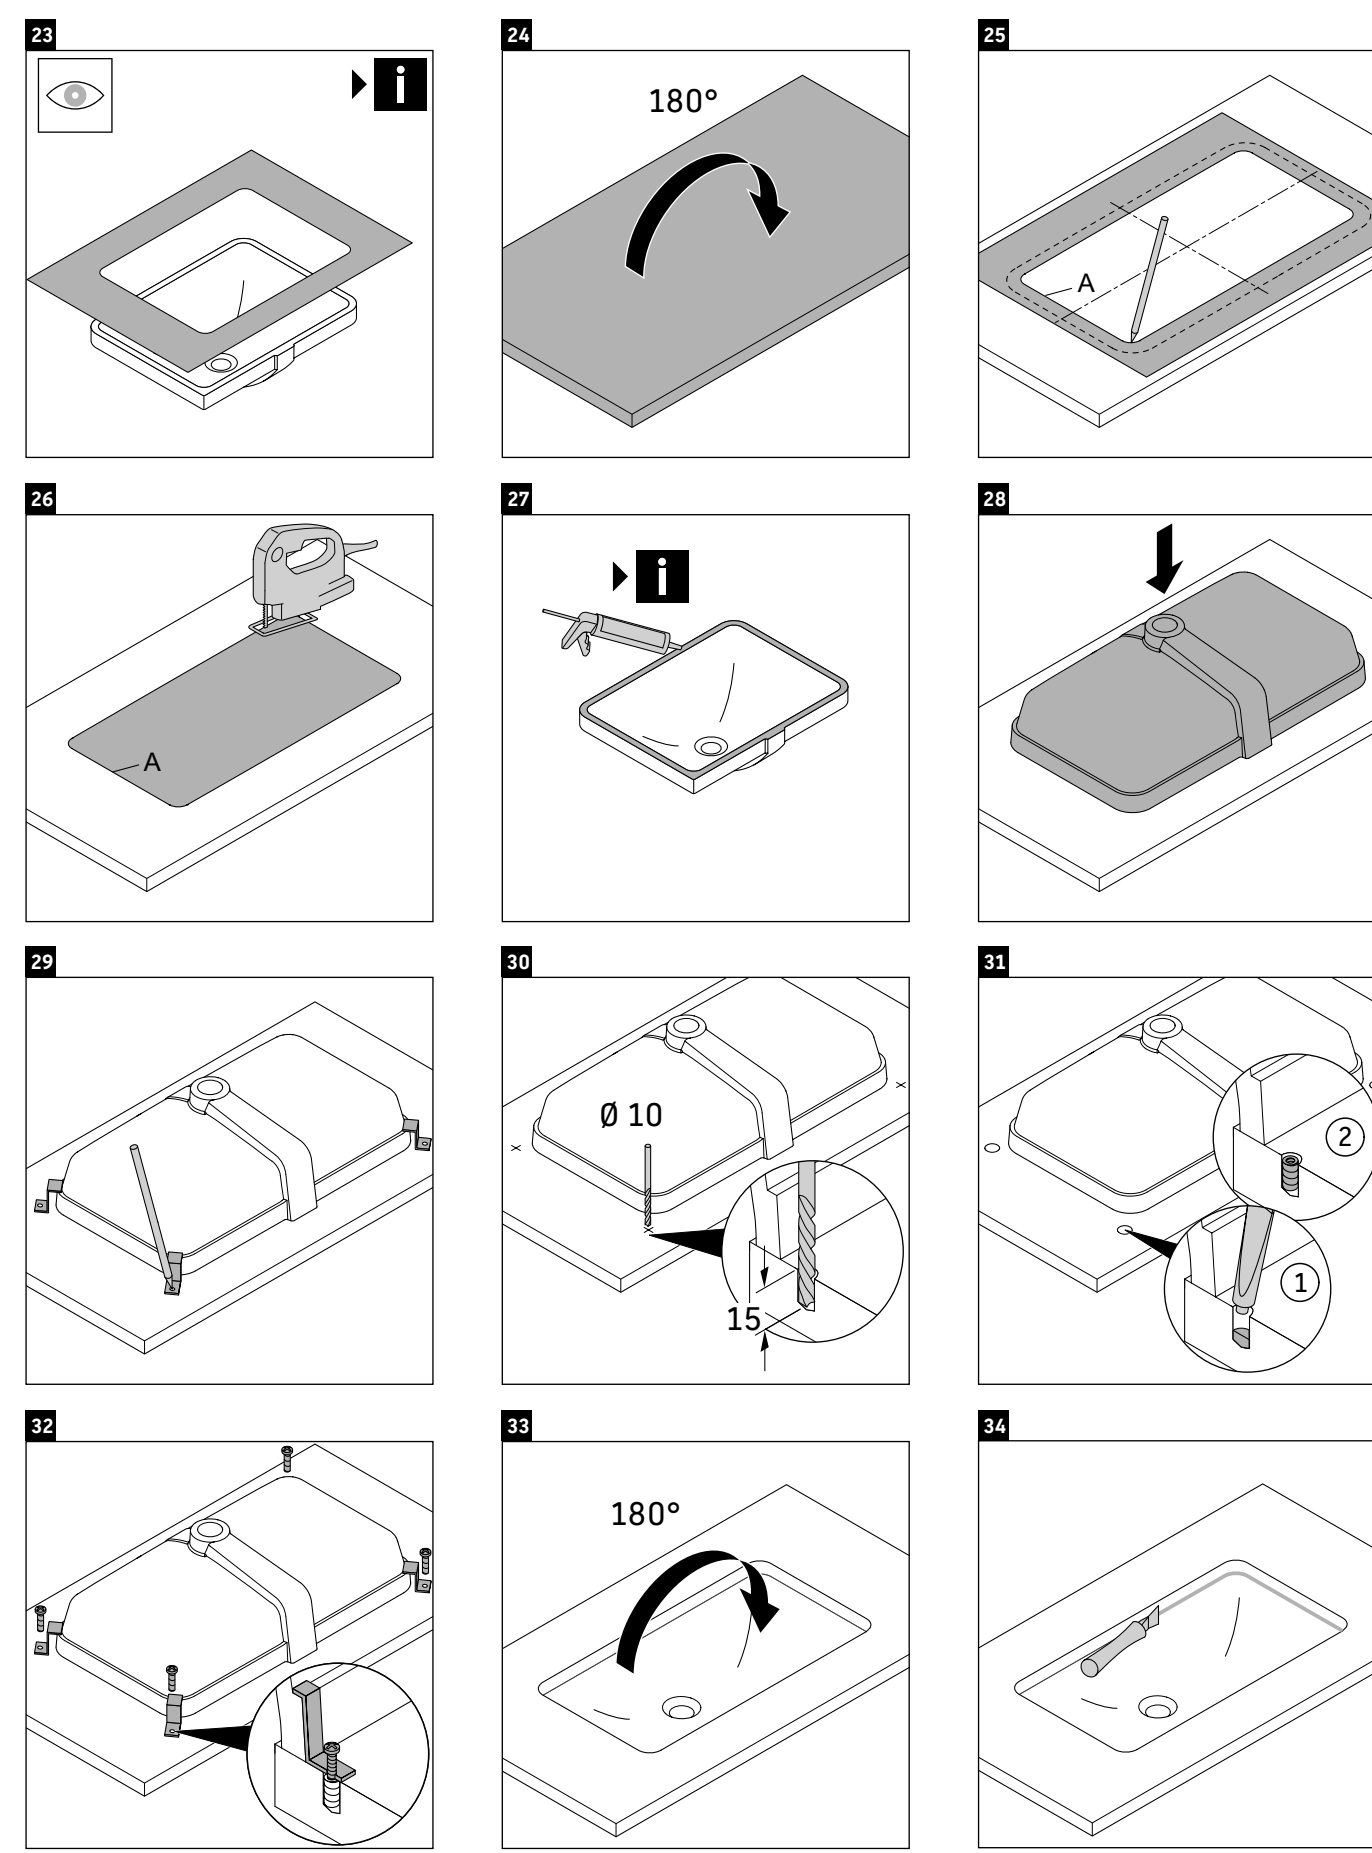

2 HAL_51219/20-12.17