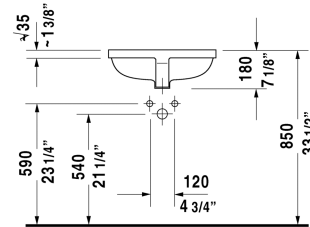

Starck 3 Vanity basin # 0305490017

< 19 1/4" Inch >

Vanity basin	Dimension	Weight	Order number
undermount basin, with overflow, without faucet deck, hardware included, cUPC® listed*, 19 1/4" Inch			
<b>Colors</b>			
00 White			
<b>Variant</b>			
☒	19 1/4" x 14 3/8" Inch	16.9 lb	0305490017
<b>Infobox</b>			
* Complies with following standards: ASME A112.19.2/CSA B45.1, Measurements of undercounter models represent interior measurements, Not available with WonderGliss			
Push button drain assembly for washbasins with overflow	2" Inch	0.8 lb	005052

All drawings contain the necessary measurements which are subject to standard tolerances. They are stated in inch & mm and are non-binding. Exact measurements, in particular for customized installation scenarios, can only be taken from the finished ceramic piece.

2 HAL\_51219/20-12.17

2 HAL\_51219/20-12.17

2 HAL\_51219/20-12.17

0 20 40 60 80 100 mm

B, # 030249..00  
B, # 030549..00  
A, # 030249..00  
A, # 030549..00  
B, # 030543..00  
A, # 0305430000