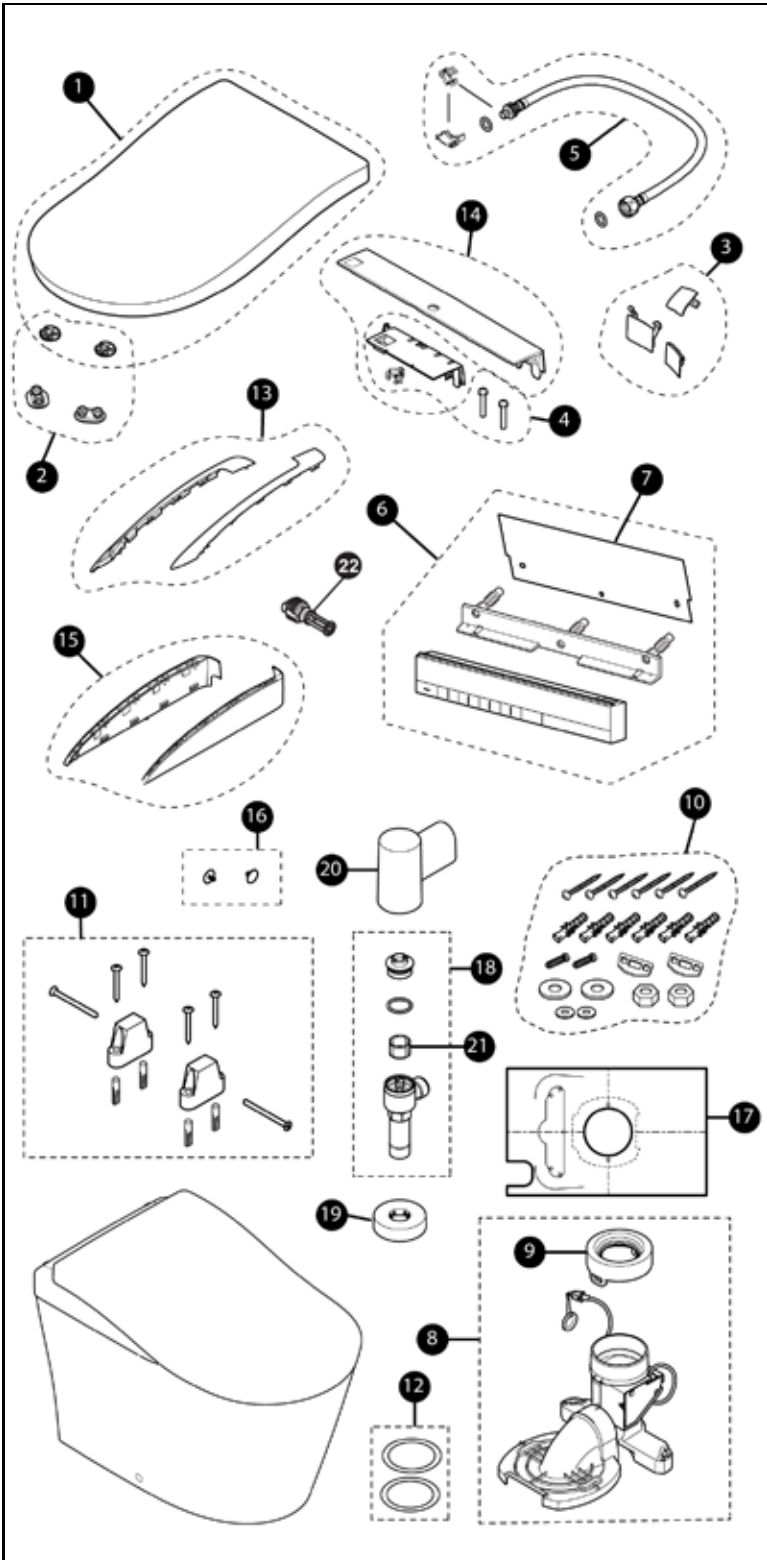

MS8732CUMFG, SN8732M, CT8732CUMFG

1.0Gpf / 0.8Gpf Dual Flush Toilet, Elongated,
TORNADO FLUSH , 12" Modular Rough-In, CEFIONTECT®

Actual Product may vary slightly from illustration.

Note:

Item	Part Number	Description
1	THU6711#01	Lid Assembly - Cotton w/ Nickel Trim
	THU6712#01	Lid Assembly - Cotton w/ Black Trim
	THU6713#01	Lid Assembly - Cotton w/ Silver Trim
	THU7033#MW	Lid Assembly - Matte Black
	THU7034#MBL	Lid Assembly - Matte White
2	THU6716	Lid & Seat Bumpers - Cotton & Matte White
	THU7037	Lid & Seat Bumpers - Matte Black
3	THU6721#01	Wand / Dryer Doors & Drain Cover - Cotton
	THU7039#MW	Wand / Dryer Doors & Drain Cover - Matte White
	THU7039#MBL	Wand / Dryer Doors & Drain Cover - Matte Black
4	THU6738	Top to Bowl Mounting Bolt Assembly
5	THU6577	Water Supply Hose Assembly
6	THU6582	Remote Control Unit Assembly - Nickel
	THU6583	Remote Control Unit Assembly - Black & Matte Black
	THU6584	Remote Control Unit Assembly - Silver
	THU7046	Remote Control Unit Assembly - Matte White
7	THU6762	Remote Control Operation Guide - Nickel
	THU6763	Remote Control Operation Guide - Black
	THU6764	Remote Control Operation Guide - Silver
	THU7047	Remote Control Operation Guide - Matte White
	THU7048	Remote Control Operation Guide - Matte Black
8	THU6649	Drain Socket Assembly
9	THU9652	Drain Socket Gasket
10	THU6650	Drain Socket Mounting Hardware
11	THU6651	Bowl Mounting Hardware
12	THU6299	Plastic Seal
13	THU6722	Side Cover Design Plate - Nickel
	THU6723	Side Cover Design Plate - Black
	THU6724	Side Cover Design Plate - Silver
	THU7040#MW	Side Cover Design Plate - Matte White
	THU7040#MBL	Side Cover Design Plate - Matte Black
14	THU6725#01	Back Cover Design Plate - Cotton w/ Nickel Trim
	THU6726#01	Back Cover Design Plate - Cotton w/ Black Trim
	THU6727#01	Back Cover Design Plate - Cotton w/ Silver Trim
	THU7041#MW	Back Cover Design Plate - Matte White
	THU7041#MBL	Back Cover Design Plate - Matte Black
15	THU6758#01	Side Cover Assembly - Cotton
	THU7050#MW	Side Cover Assembly - Matte White
	THU7050#MBL	Side Cover Assembly - Matte Black
16	THU9024#01	Bowl Unit Bolt Cap Kit - Cotton
	THU7079#MW	Bowl Unit Bolt Cap Kit - Matte White
	THU7079#MBL	Bowl Unit Bolt Cap Kit - Matte Black
17	THU6679	Installation Template
18	THU6674	Junction Valve Assembly - Silver
	THU7080	Junction Valve Assembly - Matte Black
19	THU6675	Junction Valve Cover Disc - Silver
	THU7081#MBL	Junction Valve Cover Disc - Matte Black
20	THU6676	Junction Valve Decorative Cover - Silver
	THU7082#MBL	Junction Valve Decorative Cover - Matte Black
21	THU9758	Water Strainer
22	THU6602	Water Filter Drain Valve