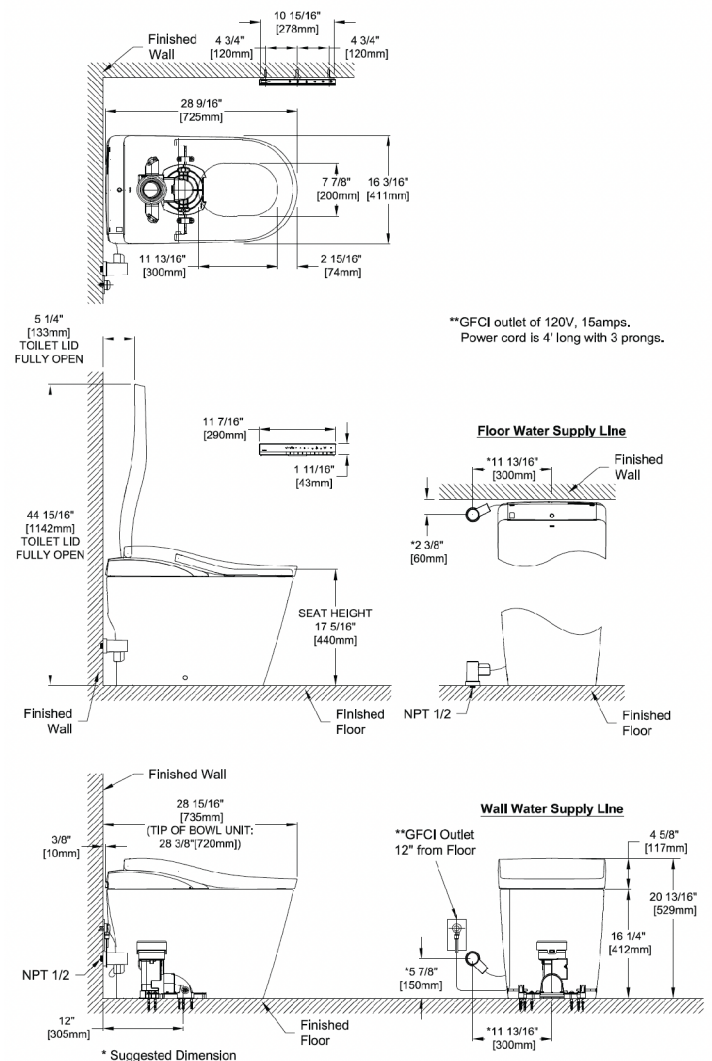

INSTALLATION NOTES

- For use with potable water only. Do not use with recycled water.
- Warning: If there is a base board in the restroom, the center of the floor drain should be a minimum of 12" from the base board.
- It is highly recommended to use a surge protector to prevent damage in the event of a power surge.

DIMENSIONS

TOTO®

Ph: (888) 295-8134 | Fax: (800) 699-4889 | www.totousa.com | © TOTO USA

These dimensions and specifications are subject to change without notice

SS-02220 v.04