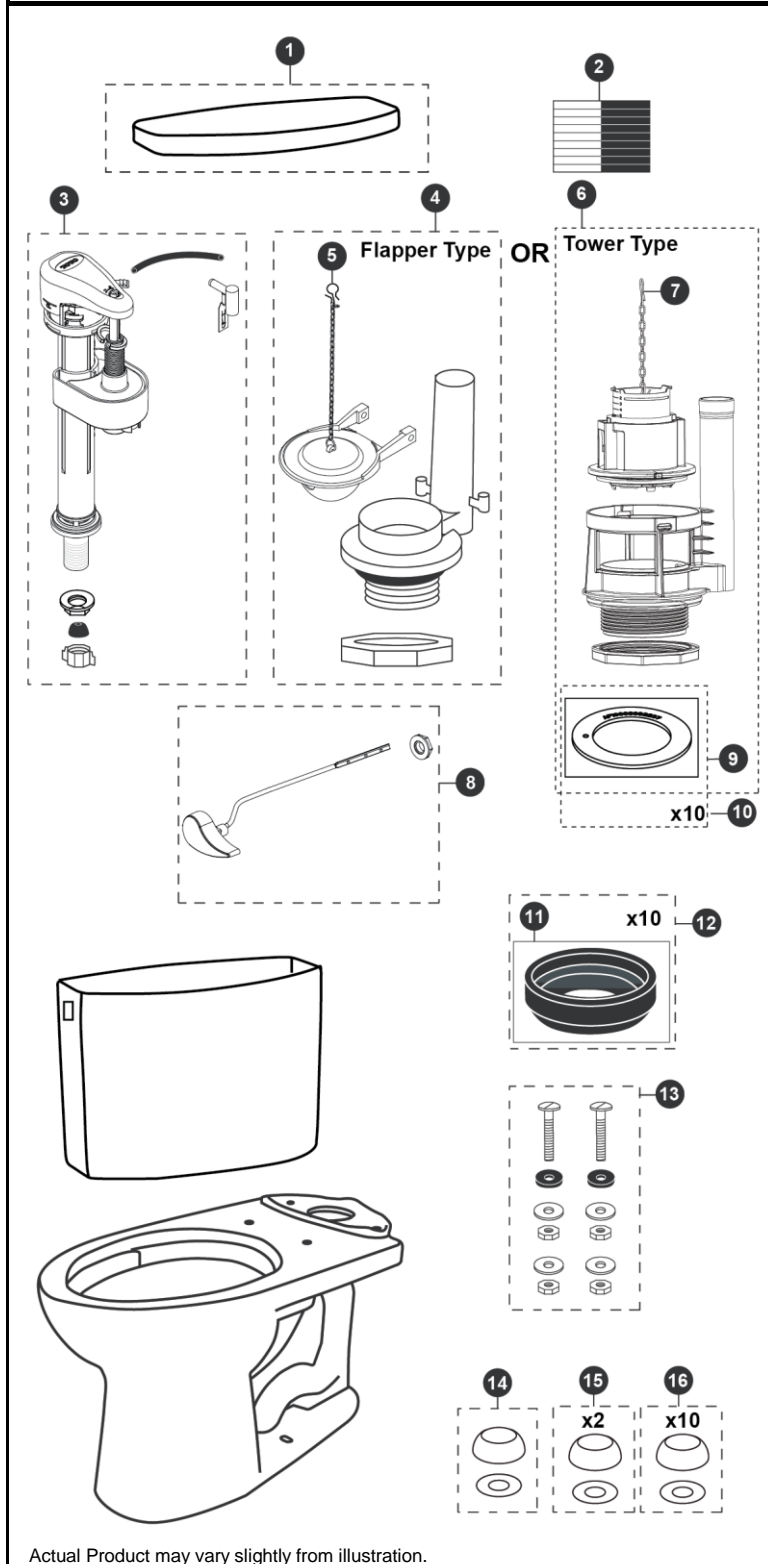

CST454CEF & CST454CEFG

CST454CEF CST454CEFG
 C454CEF C454CEFG
 ST454E ST454E
 ST454ET ST454ET

Drake® II 1.28 Gpf Toilet, Elongated, Tornado Flush™, Universal Height (including CeFiONtect™)

Item	Part	Description
1	TCU454CRE#01	Tank Lid w/ Velcro Tape - Cotton
	TCU454CRE#03	Tank Lid w/ Velcro Tape - Bone
	TCU454CRE#11	Tank Lid w/ Velcro Tape - Colonial White
	TCU454CRE#12	Tank Lid w/ Velcro Tape - Sedona Beige
	TCU454CRE#51	Tank Lid w/ Velcro Tape - Ebony
2	THU107	Velcro Tape
3	TSU54A	Fill Valve for Flapper Type
	TSU53A	Fill Valve for Tower Type
4	THU252P-A	Flush Valve
5	THU500S	Flapper w/ Chain
6	THU445.10F-A	Drain Valve for Tower Type
7	THU440-A	Flush Tower
8	THU068#01	Trip Lever - Cotton
	THU068#03	Trip Lever - Bone
	THU068#11	Trip Lever - Colonial White
	THU068#12	Trip Lever - Sedona Beige
	THU068#51	Trip Lever - Ebony
	THU068#CP	Trip Lever - Chrome Plated
	THU068#BN	Trip Lever - Brushed Nickel
	THU068#PN	Trip Lever - Polished Nickel
9	THU407	Seal Gasket (1 piece)
10	THU370	Seal Gasket (10 pieces)
11	9BU024E	Tank to Bowl Gaskets
12	THU131	Tank to Bowl Gaskets (10 pieces)
13	TSU01D	Tank Mounting Kit
14	THU044#01	Bolt Cap Set - Cotton (1 set)
	THU044#03	Bolt Cap Set - Bone (1 set)
	THU044#11	Bolt Cap Set - Colonial White (1 set)
	THU044#12	Bolt Cap - Sedona Beige
	THU044#51	Bolt Cap - Ebony
15	THU044S#01	Bolt Cap Set - Cotton (2 sets)
	THU044S#03	Bolt Cap Set - Bone (2 sets)
	THU044S#11	Bolt Cap Set - Colonial White (2 sets)
	THU044S#12	Bolt Cap Set - Sedona Beige (2 sets)
	THU044S#51	Bolt Cap Set - Ebony (2 sets)
16	THU098#01	Bolt Cap Set - Cotton (10 sets)
	THU098#03	Bolt Cap Set - Bone (10 sets)
	THU098#11	Bolt Cap Set - Colonial White (10 sets)
	THU098#12	Bolt Cap Set - Sedona Beige (10 sets)
	THU098#51	Bolt Cap Set - Ebony (10 sets)