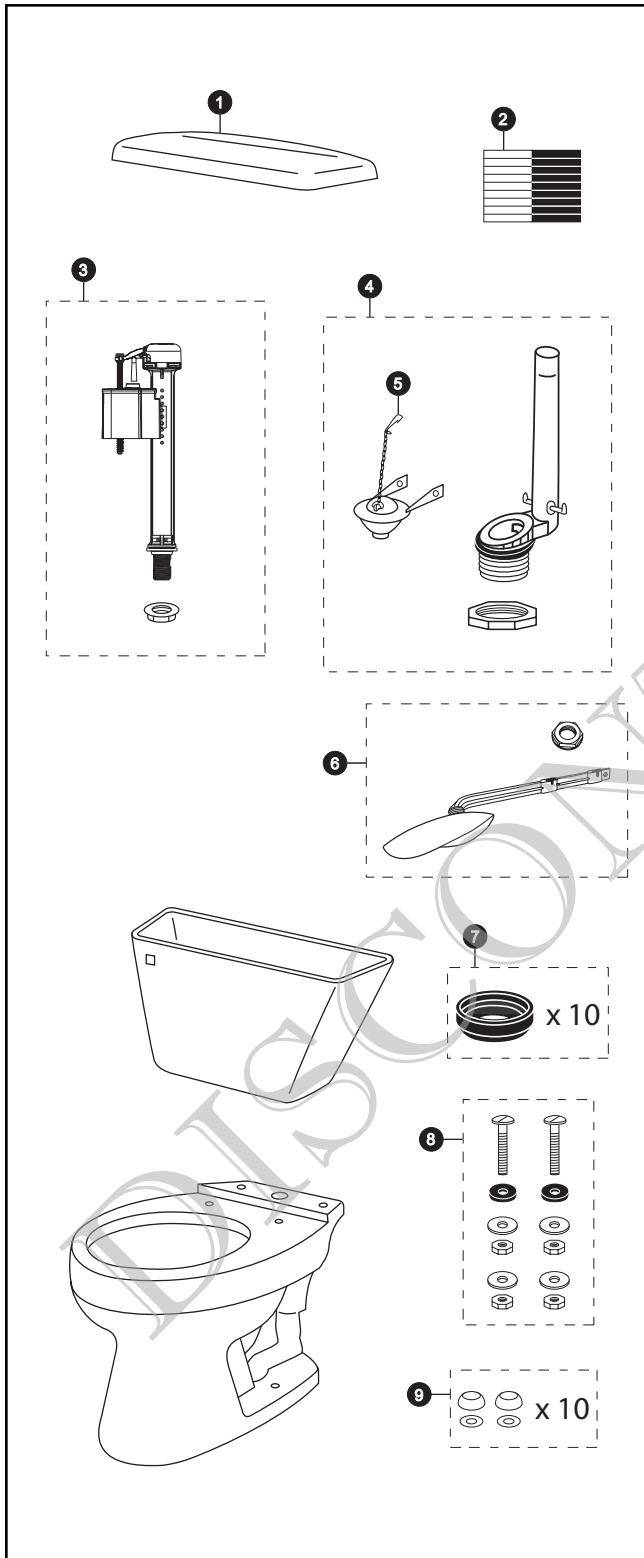

CST733F

CST733F
ST733
C733F

1.6 Gpf Toilet, Round, Gravity Jet, 12" Rough-In, Universal Height

Item	Part	Description
1	TCU733CR#01	Tank Lid w/ Velcro Tape
	TCU733CR#03	Tank Lid w/ Velcro Tape
	TCU733CR#04	Tank Lid w/ Velcro Tape
	TCU733CR#11	Tank Lid w/ Velcro Tape
	TCU733CR#12	Tank Lid w/ Velcro Tape
	TCU733CR#51	Tank Lid w/ Velcro Tape
2	THU107	Velcro Tape
3	TSU30A	Fill Valve
4	THU261-A	Flush Valve
5	THU262	Flapper w/ Chain
6	THU146#01	Trip Lever
	THU146#03	Trip Lever
	THU146#04	Trip Lever
	THU146#11	Trip Lever
	THU146#12	Trip Lever
	THU146#51	Trip Lever
	THU146#CP	Trip Lever
	THU146#PB	Trip Lever
7	THU102	Tank to Bowl Gaskets (for 10 toilets)
8	TSU01D	Tank Mounting Kit
9	THU098#01	Bolt Cap Sets (for 10 toilets) for #01 & #11
	THU098#03	Bolt Cap Sets (for 10 toilets) for #03 & #12
	THU098#04	Bolt Cap Sets (for 10 toilets)
	THU098#51	Bolt Cap Sets (for 10 toilets)

Note: THU146 has Left Hand threads.

Product Number Explanations

Two-Piece Toilet

(CST) Gravity Type Toilet
(733) Model
(F) Universal Height

Tank

(ST) Tank
(733) Model

Bowl

(C) Bowl
(733) Model
(F) Universal Height

Colors

(#01) Cotton
(#03) Bone
(#04) Gray
(#11) Colonial White
(#12) Sedona Beige
(#51) Ebony

Finishes

(#CP) Chrome Plated
(#PB) Polished Brass