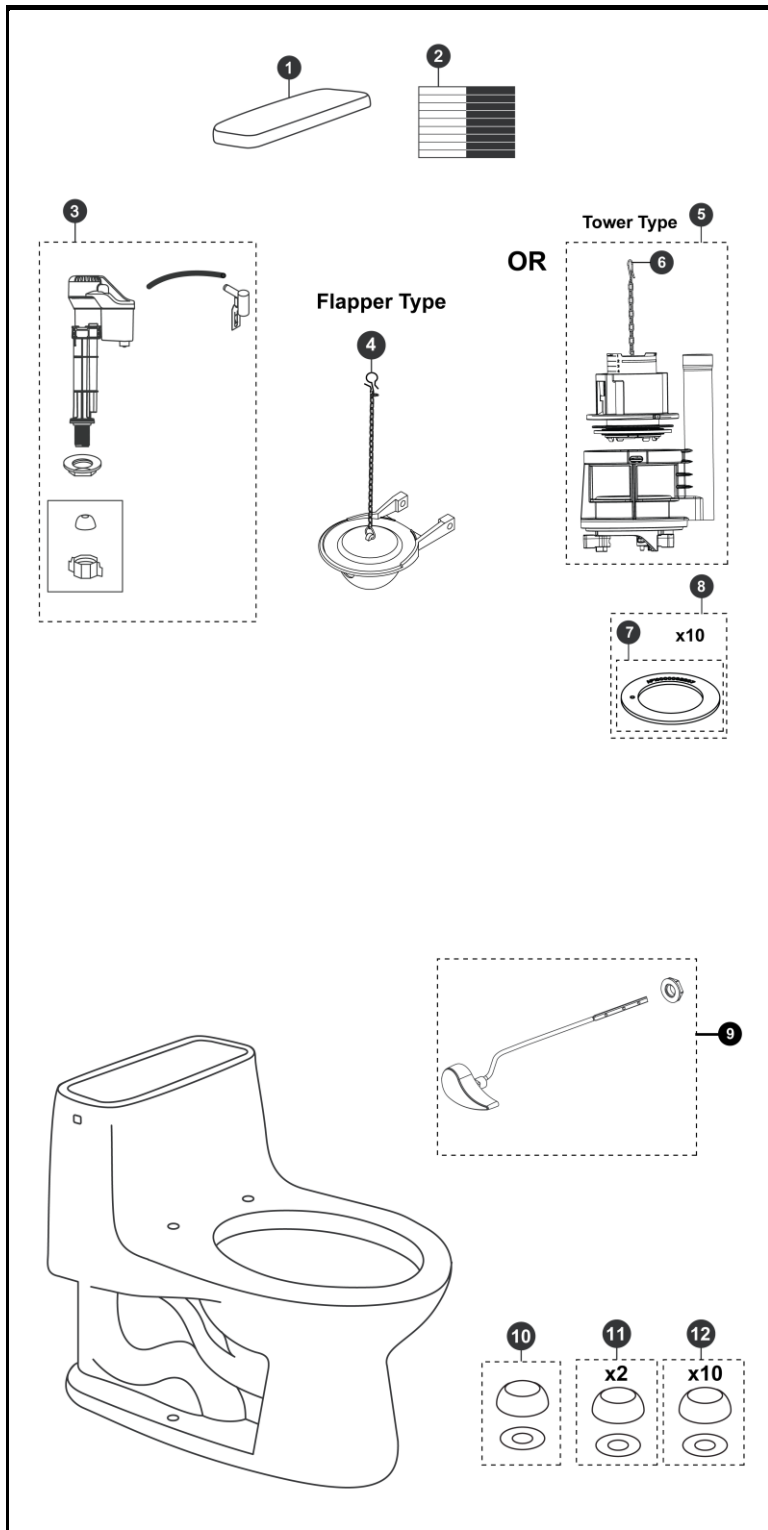

Ultimate®
1.6 Gpf Toilet, Elongated
Power Gravity®, 12" Rough-In

Item	Part	Description
1	TCU854CRP#01	Tank Lid w/ Velcro Tape - Cotton
	TCU854CRP#03	Tank Lid w/ Velcro Tape - Bone
	TCU854CRP#11	Tank Lid w/ Velcro Tape - Colonial White
	TCU854CRP#12	Tank Lid w/ Velcro Tape - Sedona Beige
2	THU107	Velcro Tape
3	TUS99A.X	Fill Valve
4	THU500S	Flapper w/ Chain
5	THU460.15E-A	Drain Valve
6	THU460-A	Flush Tower
7	THU407	Seal Gasket (1 piece)
8	THU370	Seal Gasket (10 piece)
9	THU808#01-A	Trip Lever - Cotton
	THU808#03-A	Trip Lever - Bone
	THU808#11-A	Trip Lever - Colonial White
	THU808#12-A	Trip Lever - Sedona Beige
	THU808#CP-A	Trip Lever - Polished Chrome
	THU808#BN-A	Trip Lever - Brushed Nickel
	THU808#PN-A	Trip Lever - Polished Nickel
10	THU044#01	Bolt Cap Set - Cotton (1 set)
	THU044#03	Bolt Cap Set - Bone (1 set)
	THU044#11	Bolt Cap Set - Colonial White (1 set)
	THU044#12	Bolt Cap - Sedona Beige
11	THU044S#01	Bolt Cap Set - Cotton (2 pieces)
	THU044S#03	Bolt Cap Set - Bone (2 pieces)
	THU044S#11	Bolt Cap Set - Colonial White (2 pieces)
	THU044S#12	Bolt Cap Set - Sedona Beige (2 pieces)
12	THU098#01	Bolt Cap Sets - Cotton (20 pieces)
	THU098#03	Bolt Cap Sets - Bone (20 pieces)
	THU098#11	Bolt Cap Sets - Colonial White (20 pieces)
	THU098#12	Bolt Cap Sets - Sedona Beige (20 pieces)

Note:

Product Number Explanations

One-Piece Toilet
 (MS) Toilet & Seat Combination
 (CST) Gravity Type Toilet
 (854) Toilet Model
 (114) Seat Model
 (T) Drain Valve Tower

Actual Product may vary slightly from illustration.