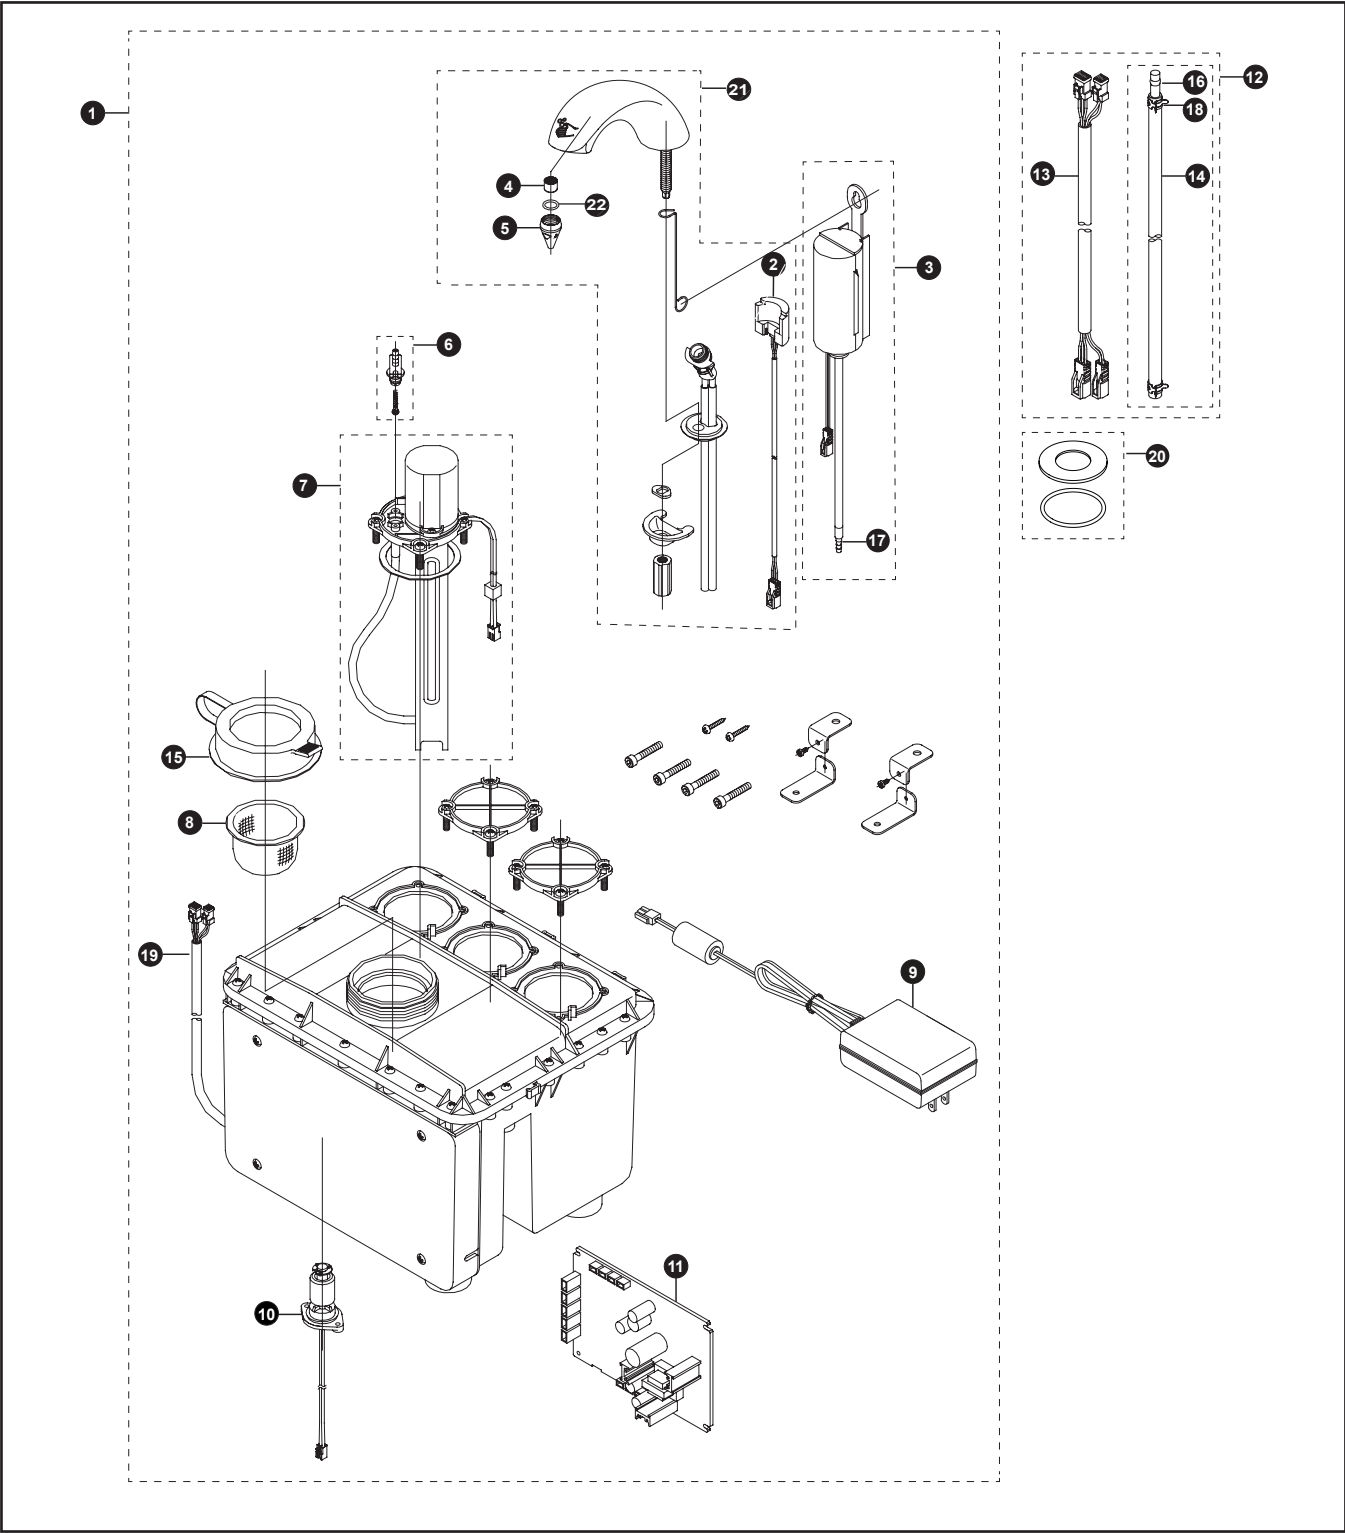

TES1ADC-05
TES121MV100
TN80-1V00

TOTO Soap Dispenser
Single Spout, Single Hole Mount
5 Meter Connection Cable

TES1ADC-05
 TES121MV100
 TN80-1V100

**TOTO Soap Dispenser
 Single Spout, Single Hole Mount
 5 Meter Connection Cable**

Item	Part	Description
1	TES121MV100	Eco Soap Dispenser w/ Spout
2	58118R	Sensor
3	THP3063	Air Pump
4	THP3565	Inside Tube
5	231511T1	Nozzle
6	190522R	Check Valve
7	THP3240	Soap Pump
8	66506	Strainer- Base Unit
9	THP3265	AC Adapter
10	54091	Level Sensor
11	THP3185	Controller
12	TN80-1V100	Tube Cord Unit - 5m (16.4ft)
13	56102RT2	Sensor & Air Pump Cords - 5m (16.4ft)
14	92461T1	Liquid Soap Tube - 5m (16.4ft)
15	THP4796A	Cap, 1 Gallon Tank
16	THP3059	Soap Tube Connector (Metal)
17	THP3060	Air Tube Connector (Plastic)
18	THP3061	Hose Clamp
19	THP3054	Wiring Harness, L500, Green, #1 Spout
20	THP3140#CP	Escutcheon for 1-1/8"~1-1/2"(28~38mm) hole
21	THP3171#CP	Spout Sub Assy, Soap Dispenser
22	THP3336	O-Ring

Note:

Replacement EcoSoap 1 gallon container @ 4 qty use TSFB1.
 Replacement EcoSoap 5 gallon container @ 1 qty use TSFB5.

Product Number Explanations

Soap Dispenser
 (T) Fitting
 (E) Electronic
 (S) Soap Dispenser
 (1) One Spout
 (A) AC Transformer
 (D) Dispenser
 (C) Chrome Finish
 (05) 5M Cable