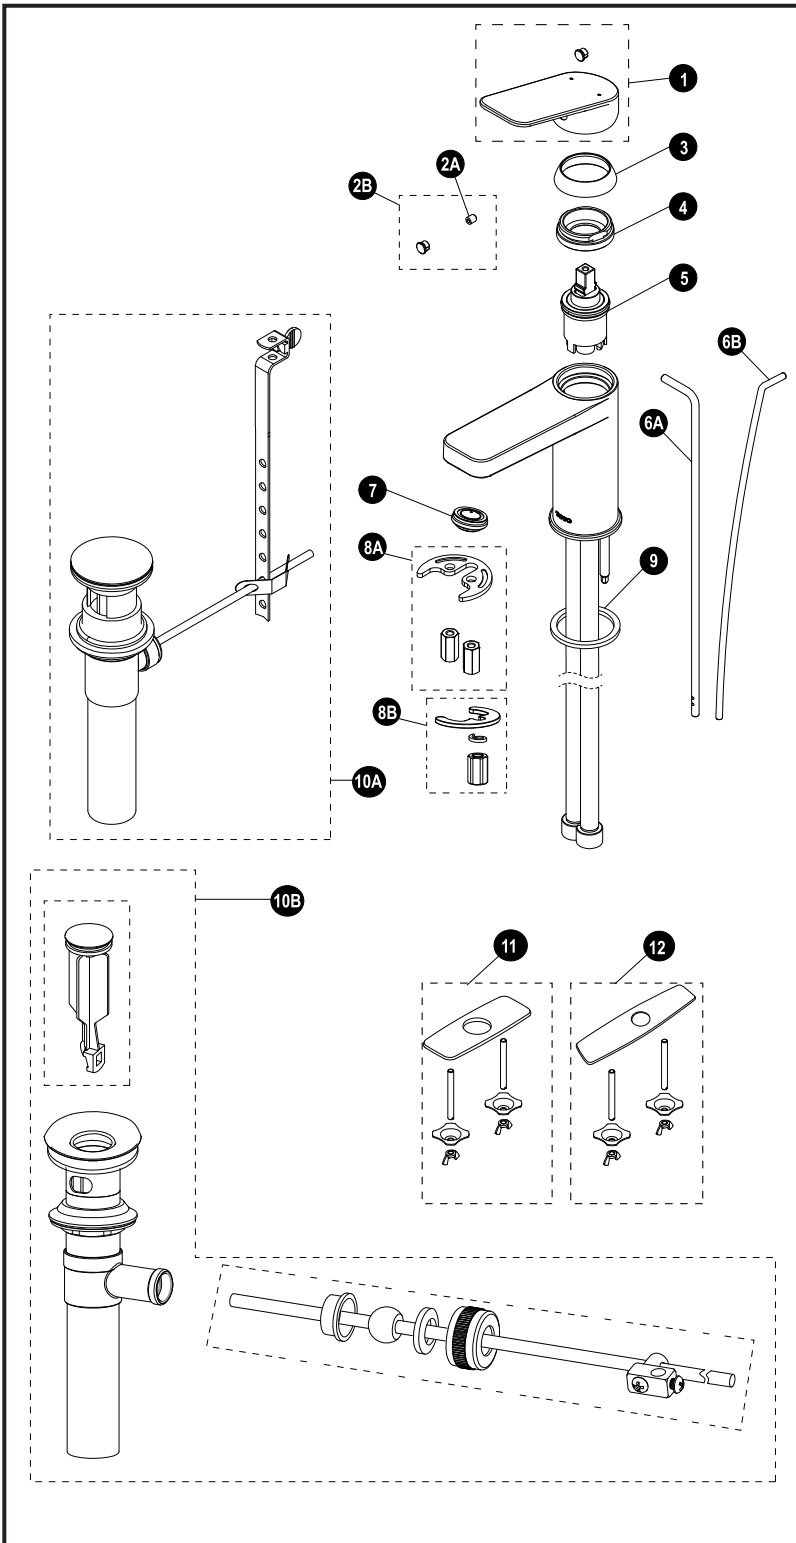

TL363SD(12) TL363SD(12)R

TL363SD#CP TL363SD12R#CP
 TL363SD12#CP TL363SDA05R#CP
 TL363SDA03#CP TL363SDA03R#CP
 TL363SDA05#CP

Oberon®S Single-Handle Lavatory Faucet

Item	Part	Description
1	THP5052#CP	Handle w/ Plug
2A	THP5110	Set Screw
2B	THP5054	Plug & Set Screw
3	THP5056#CP	Cover, nut
4	THP5132	Nut, cartridge
5	THP5133	Cartridge
6A	THP5059#CP	Lift rod TL363SD(12)#CP
6B	THP5119#CP	Lift rod TL363SD(12)R#CP
7	THP5062	1.5 gpm aerator
	THP5072	1.2 gpm aerator
	THP3166	0.5 gpm aerator
	THP3167	0.35 gpm aerator
8A	THP5063	Mounting Hardware, Spout TL363SD(12)#CP
8B	THP5120	Mounting Hardware, Spout TL363SD(12)R#CP
9	THP5064	Gasket TL363SD(12)#CP
10A	THP4856#CP	Drain Assy TL363SD(12)#CP
10B	THP5415#CP	Drain Assy TL363SD(12)R#CP
11	THP3158#CP	Cover Plate – 4"
12	THP3159#CP	Cover Plate – 8"