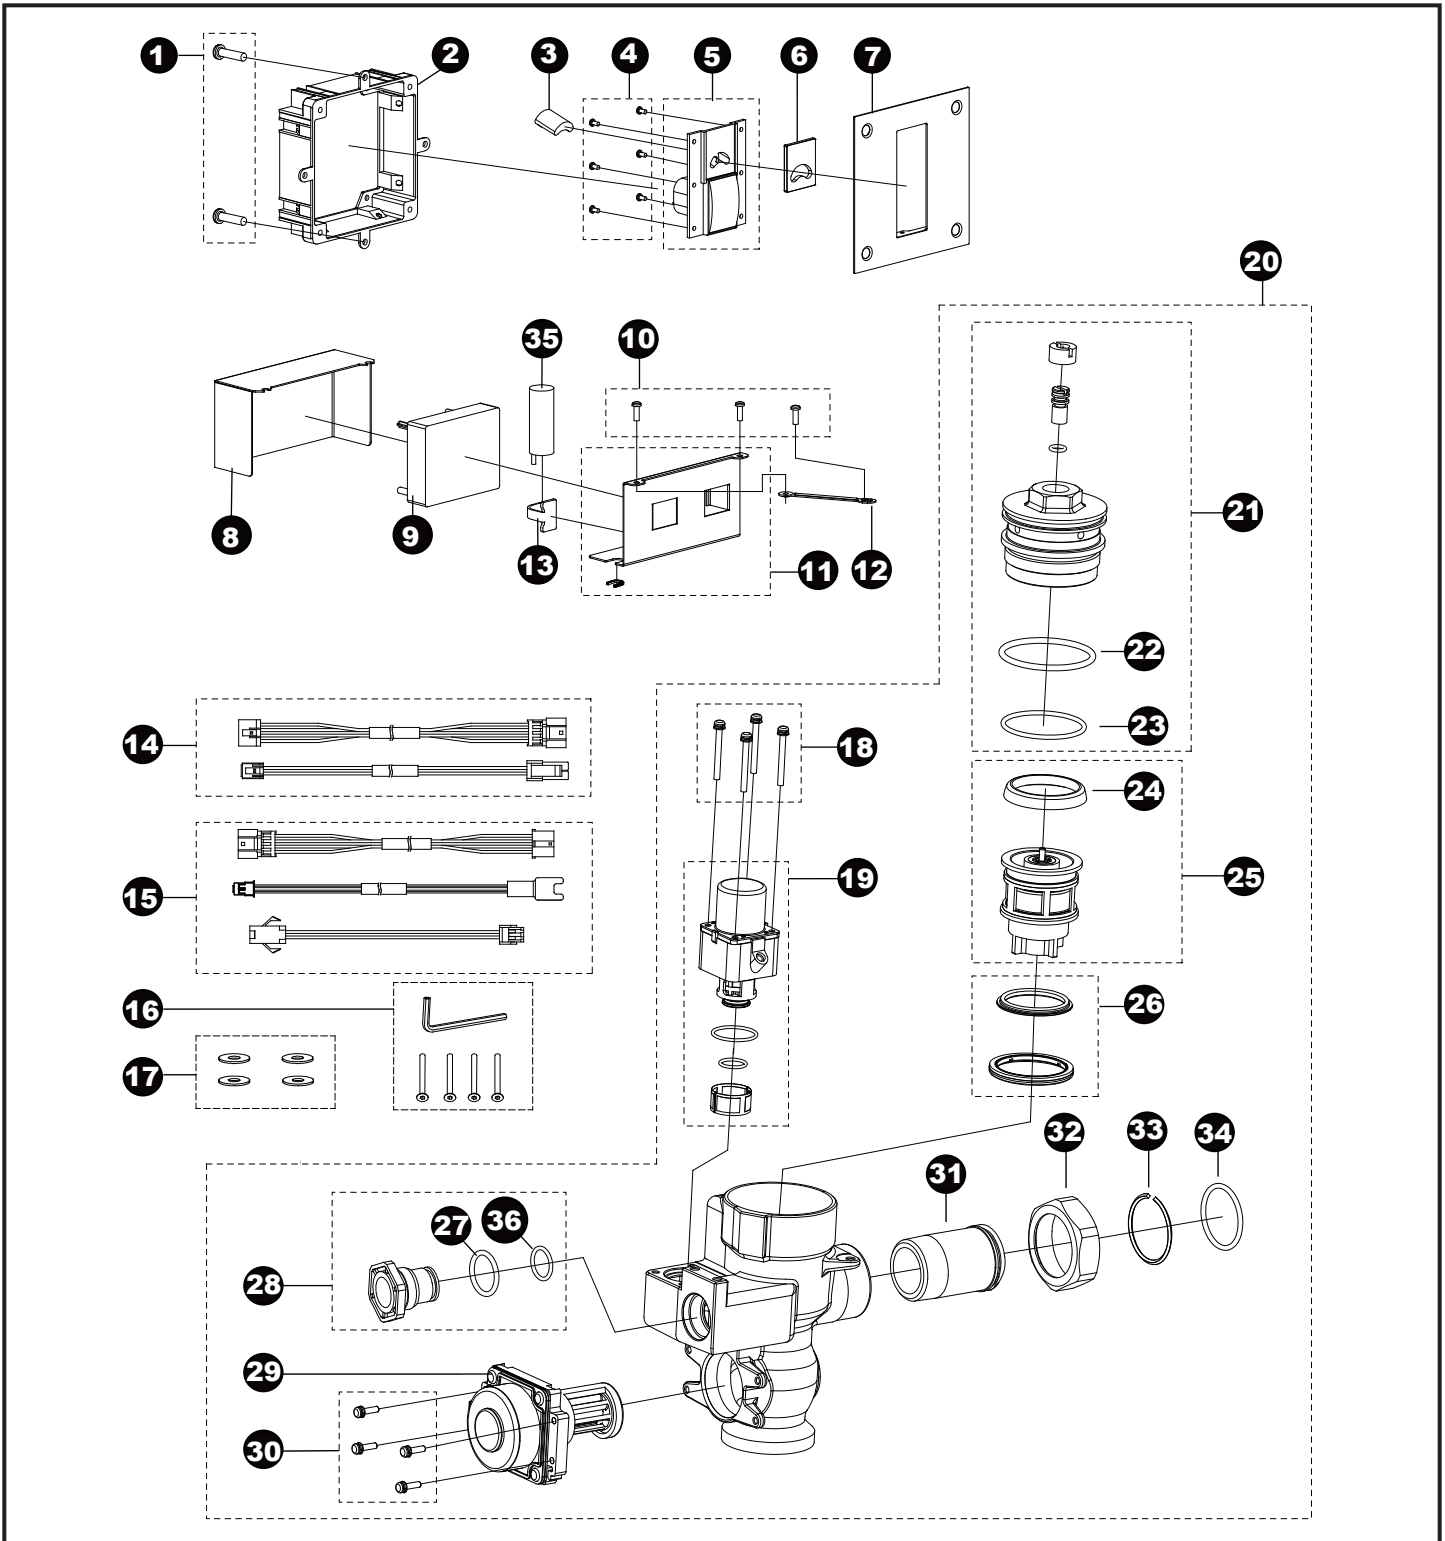

**EcoPower® Flush Valve,
Toilet, Concealed Small, 1.28 Gpf**

TET3LAR(X)#SS
TET3LA(X)31#SS
TET3LA(X)32#SS
TET3LA33#SS

**EcoPower® Flush Valve,
Toilet, Concealed Small, 1.28 Gpf**

TET3LAR(X)#SS
TET3LA(X)31#SS
TET3LA(X)32#SS
TET3LA33#SS

Item	Part	Description
1	THP3222	Screw, wooden screw (10/bag)
2	THP3210	Wall frame assy, small cover
3	THP3187	Sensor unit
4	THP3215	Screw, touch button (6/bag)
5	THP3214	Touch button assy, concealed
6	THP3213	Glass, sensor window, concealed
7	THP3212	Cover plate, small
8	THP3216	Cover, controller box, concealed
9	THP3196	Controller unit, C
10	THP3204	Screw, cover, valve (5/bag)
11	THP3217	Housing, controller, concealed
12	THP3218	Mount stay, controller box
13	TH559EDV517	Clamp set (10/bag)
14	THP3221	Wire harness, controller (2/bag)
15	THP3209	Extension harness (3 type/bag)
16	THP3233	Screw w/wrench set
17	THP3219	Washer, plastic (4/bag)
18	THP3192	Screw (4/bag)
19	THP3190R	Solenoid unit & diaphragm assy
20	THP3231R	Valve assy, concealed, toilet
	THP3231X	Valve assy, concealed, toilet for Reclaimed Water
21	THP3188	Valve cap assembly
	THP3188X	Valve cap assembly for Reclaimed Water
22	THP3189	O-ring, valve cap top (10/bag)
23	TH305SV112	O-ring, valve cap botm (10/bag)
24	TH305SV103	U-packing, piston (10/bag)
25	TH323V104R	Piston assembly
26	TH321	Seat packing set
27	THP3013	O-ring, cap (10/bag)
28	THP3220	Plug
29	TH559EDV503	EcoPower generator, toilet
30	TH559EDV505	Screw, EcoPower generator
31	TH305SV114#CP	Tailpiece
32	TH305SV113#CP	Nut, tailpiece/angle stop
33	TH305SV105	Locking ring set, tailpiece (10/bag)
34	TH305SV106	O-ring, tailpiece/angle stop
35	THP3053	Back-up battery
36	THP3242	O-ring (1/bag)

Vacuum Breaker Sets

- VB1331R#RB Back Spud, 1-1/2" Outlet, Concealed
- VB0932R#RB Top Spud, 1-1/2" Outlet, Concealed
- VB1333R#RB Back Spud, 1-1/2" Outlet, Floor Mount
- VB1331XR#RB Back Spud, 1-1/2" Outlet, Concealed for Reclaimed Water
- VB0932XR#RB Top Spud, 1-1/2" Outlet, Concealed for Reclaimed Water