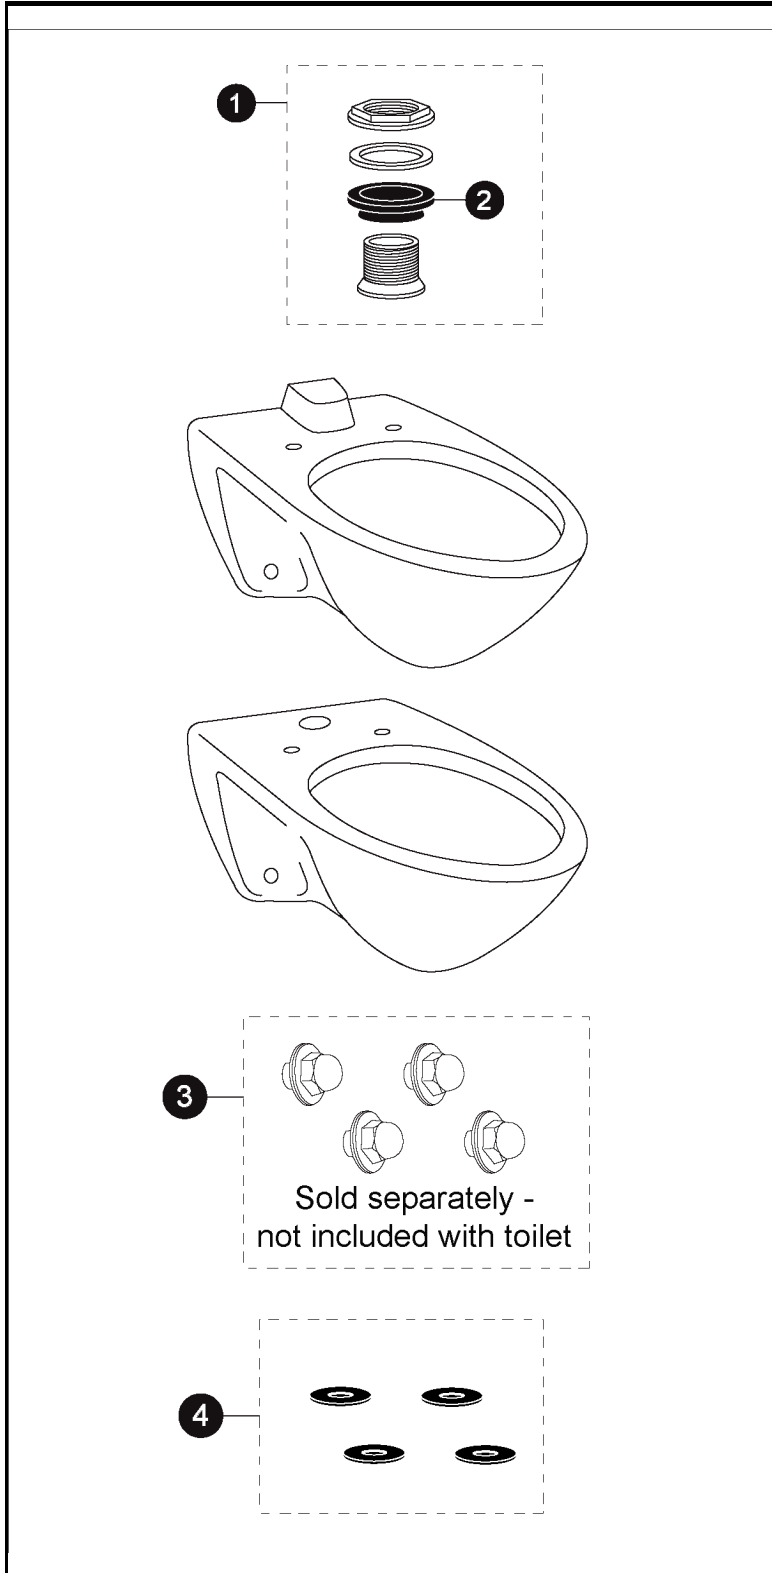

CT708U
CT708UV

CT708UG
CT708UVG

**Commercial Wall Mount,
1-1/2" Top and Back Inlet,
1.6gpf, 1.28gpf or 1.0gpf Toilet,
Elongated (including CeFIONtect™)**

Item	Part	Description
1	THU073R-A	Spud Kit
2	THU120R	Spud Gasket (10 pieces)
3	THU111	Retro-Fit Mounting bolt cap set (4 pieces)
4	THU448	Rubber washer kit (4 pieces)

Note:

Product Number Explanations	
Commercial Toilet	Colors
(CT) Commercial Toilet	(#01) Cotton
(708) Model	(#03) Bone
(U) Low Flow	(#12) Sedona Beige
(V) Back Inlet	(#51) Ebony
(G) CeFIONtect™	