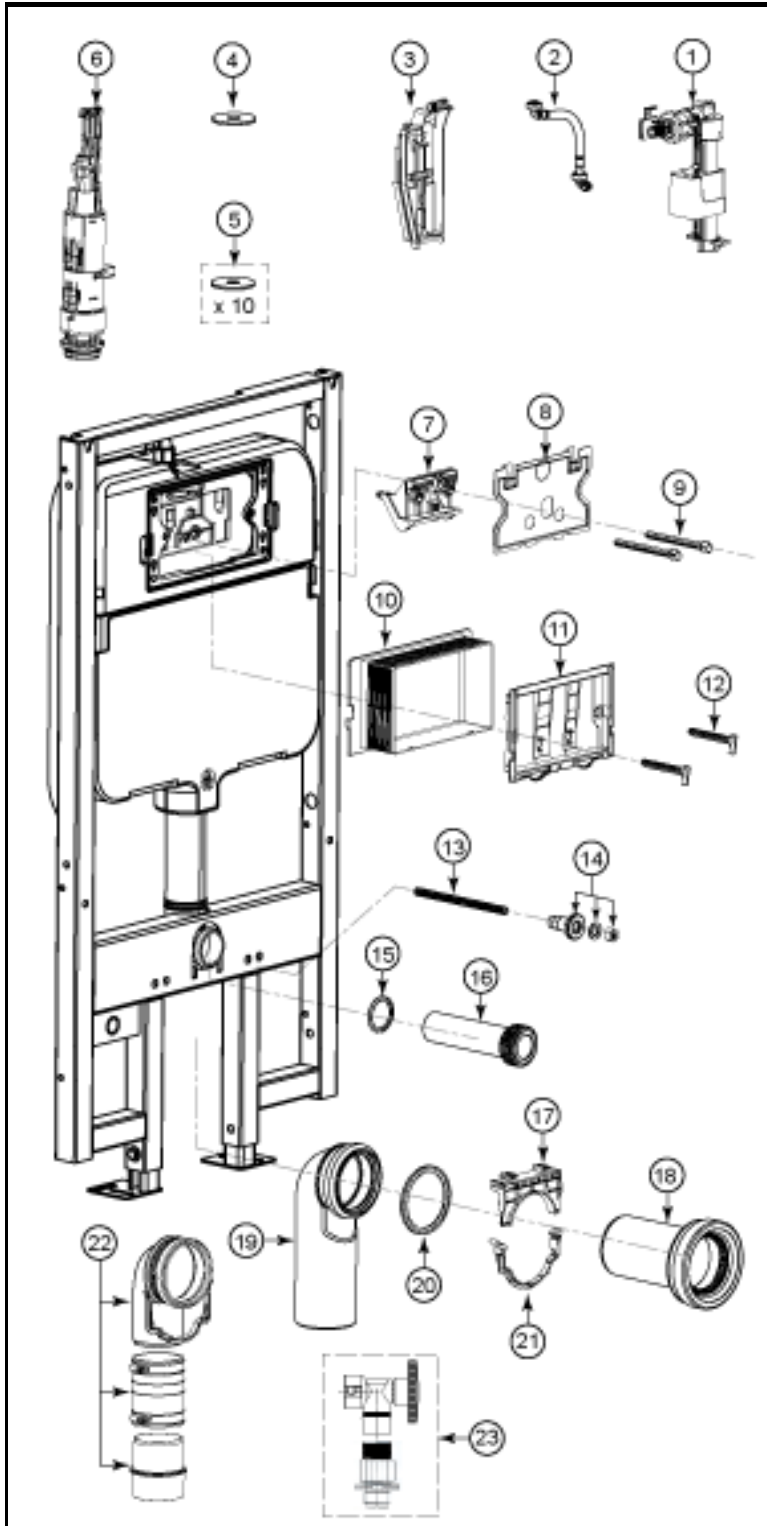

**DuoFit In Wall Tank System
For 2x6 & 2x4 Wall Stud Installation
1.28 Gpf/4.8 Lpf & 0.9 Gpf/3.4Lpf
Adjustable Height 15" - 19"**

Item	Part	Description
1	TSU46A	Fill Valve
2	THU479-A	Flexible Hose
3	THU549	Hold-Down Bracket
4	THU482	Seal Gasket (1 piece)
5	THU482-10	Seal Gasket (10 piece)
6	THU753-A	Drain Valve
7	THU480-A	Actuator
8	THU760-A	Splash Guard
9	THU608	Push Rod (2 pieces)
10	THU509-A	Push Plate Rough In
11	THU656-A	Panel Receiver for Push Plate
12	THU607	Locking Tab (2 pieces)
13	THU658-A	Threaded Rod (2 pieces)
14	THU649-A	Toilet Mounting set (2 set)
15	THU606	Gasket for Elbow Inlet Pipe (5 pieces)
16	THU489-A	Toilet Inlet Pipe
17	THU548	Upper Bracket
18	THU484-A	Toilet Flange Pipe
19	THU490-A	Elbow Outlet Pipe
20	THU335	Outlet Pipe Elbow for 2x6 wall - Cast Iron
21	THU560	Lower Bracket
22	THU343	2x4 Outlet Drain Kit
23	THU807	Washlet Connection Kit

Note:

Product Number Explanations

(WT) In Wall Tank
(172) Model w/ Copper Supply Line
(W) Dual Flush

Actual Product may vary slightly from illustration.