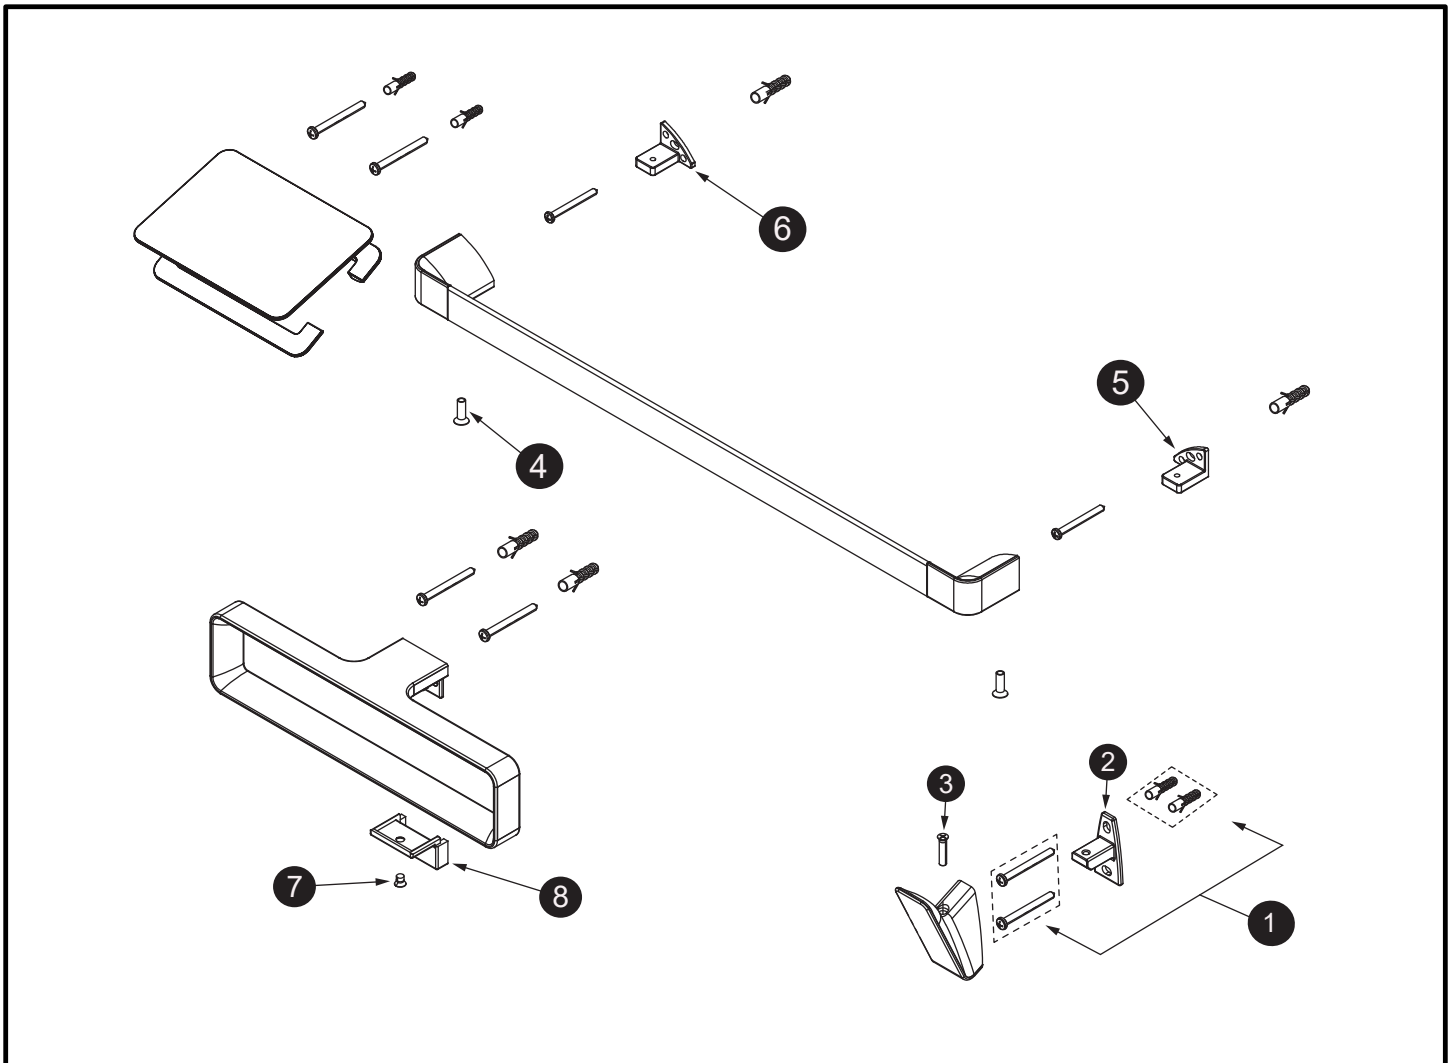

G Series Accessories (Round)

Item	Part	Description
1	THP4489	Anchor Set
2	THP5437	Bracket
3	THP5444	Set Screw
4	THP5443	Set Screw
5	THP5435	Bracket (Right)
6	THP5434	Bracket (Left)
7	THP5441	Set Screw
8	THP5432#CP	Bracket

LEGEND
\$\$ = Denotes Finish
#CP = Polished Chrome
#BN = Brushed Nickel

MADE TO ORDER
\$\$ = Denotes Finish
#PN = Polished Nickel
#MBL = Matte Black