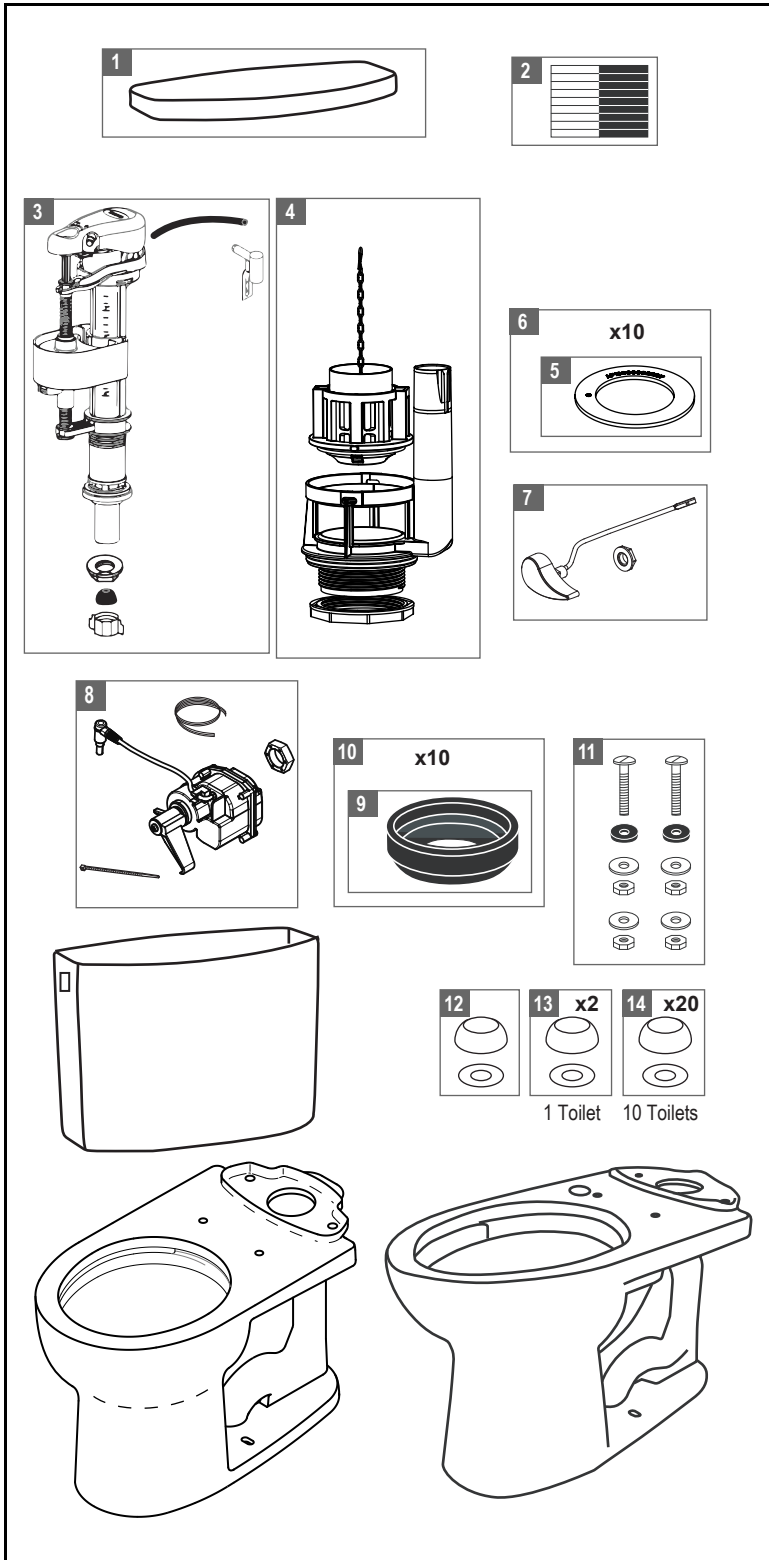

C453CUF, C453CUFG, C454CUFG, C454CUFT40 & C454CUFGT40

1.28 gpf Toilet, Round Front & Elongated Bowl, Universal Height, TORNADO FLUSH®, CEFIONTECT®, Auto Flush & Right Hand Trip Lever

Actual Product may vary slightly from illustration.

Note:

Item	Part Number	Description
1	TCU454CRE#01	Tank Lid w/ Velcro Tape - Cotton
	TCU454CRE#03	Tank Lid w/ Velcro Tape - Bone
	TCU454CRE#11	Tank Lid w/ Velcro Tape - Colonial White
	TCU454CRE#12	Tank Lid w/ Velcro Tape - Sedona Beige
	TCU454CRE#51	Tank Lid w/ Velcro Tape - Ebony
2	THU107	Velcro Tape
3	TSU83.30-A	Fill Valve
4	THU824-A	Flush Valve
5	THU407	Seal Gasket (1 piece)
6	THU370	Seal Gasket (10 pieces)
7	THU808#01-A	Trip Lever - Cotton
	THU808#03-A	Trip Lever - Bone
	THU808#11-A	Trip Lever - Colonial White
	THU808#12-A	Trip Lever - Sedona Beige
	THU808#51-A	Trip Lever - Ebony
	THU808#BN-A	Trip Lever - Brushed Nickel
	THU808#CP-A	Trip Lever - Chrome Plated
	THU808#MBL-A	Trip Lever - Matte Black
	THU808#PB-A	Trip Lever - Polished Brass
	THU808#PN-A	Trip Lever - Polished Nickel
	THU808#RB-A	Trip Lever - Oil Rubbed Bronze
	THU279#BN	Right Hand Trip Lever - Brushed Nickel
	THU279#CP	Right Hand Trip Lever - Chrome Plated
	THU279#PB	Right Hand Trip Lever - Polished Brass
	THU279#PN	Right Hand Trip Lever - Polished Nickel
8	THU882	Motor unit for Autoflush Single Flush
9	9BU024E	Tank to Bowl Gasket
10	THU131	Tank to Bowl Gasket (10 pieces)
11	THU833-A	Tank Mounting Hardware Kit
12	THU044#01	Bolt Cap Set - Cotton (One side of toilet)
	THU044#03	Bolt Cap Set - Bone (One side of toilet)
	THU044#11	Bolt Cap Set - Colonial White (One side of toilet)
	THU044#12	Bolt Cap Set - Sedona Beige (One side of toilet)
	THU044#51	Bolt Cap Set - Ebony (One side of toilet)
13	THU044S#01	Bolt Cap Sets - Cotton (1 Toilet)
	THU044S#03	Bolt Cap Sets - Bone (1 Toilet)
	THU044S#11	Bolt Cap Sets - Colonial White (1 Toilet)
	THU044S#12	Bolt Cap Sets - Sedona Beige (1 Toilet)
	THU044S#51	Bolt Cap Sets - Ebony (1 Toilet)
14	THU098#01	Bolt Cap Sets - Cotton (10 Toilets)
	THU098#03	Bolt Cap Sets - Bone (10 Toilets)
	THU098#11	Bolt Cap Sets - Colonial White (10 Toilets)
	THU098#12	Bolt Cap Sets - Sedona Beige (10 Toilets)
	THU098#51	Bolt Cap Sets - Ebony (10 Toilets)