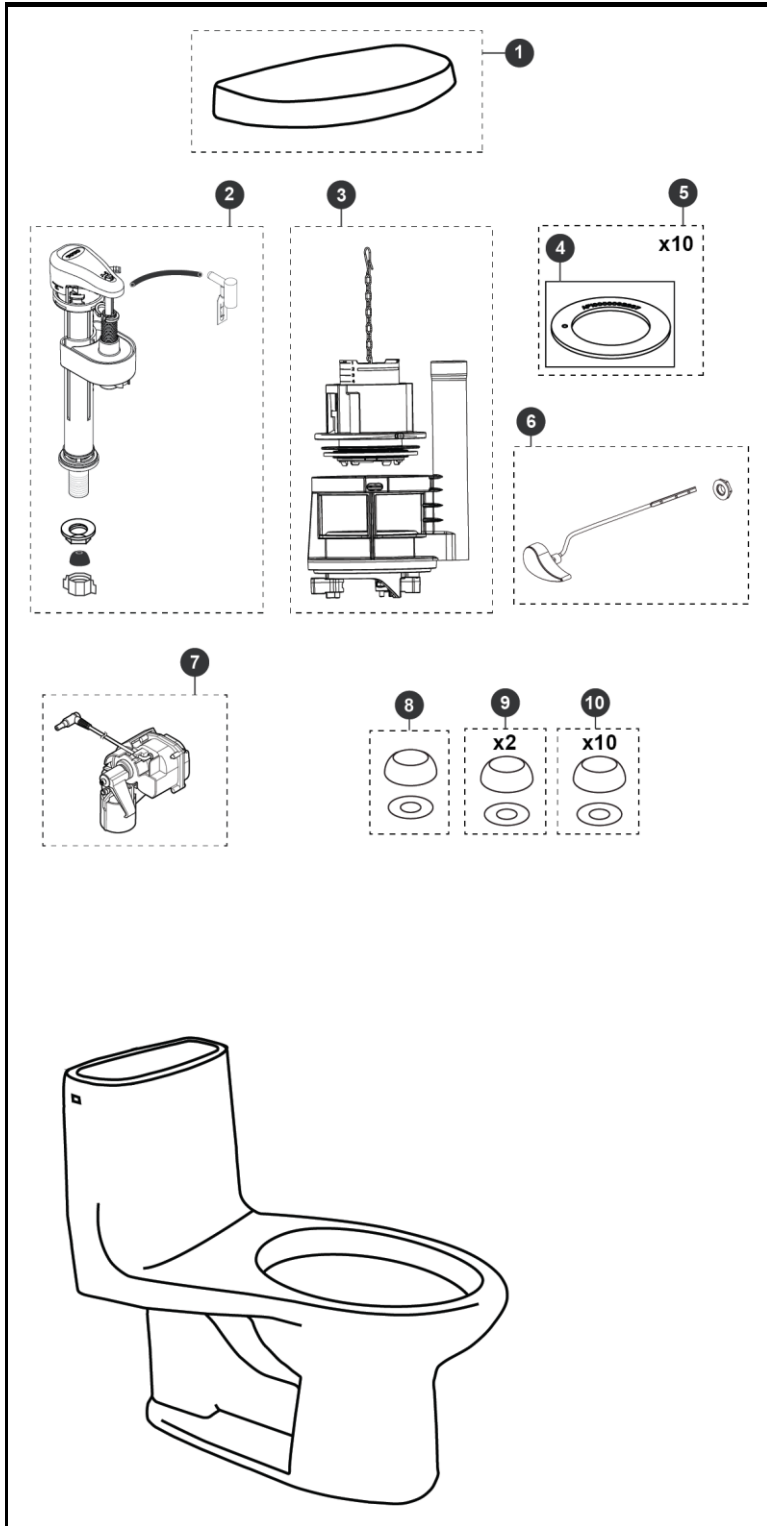

MW6043056CEFG(A)  
CST604CEFGAT40  
SW3056AT40

MW6043074CEFG  
CST604CEFGAT40  
SW3074T40

MW6043084CEFG  
CST604CEFGAT40  
SW3084T40

**Ultramax® II Washlet+**  
**1.28 Gpf Toilet, Elongated, Tornado Flush,**  
**Universal Height, (Right Hand Trip Lever)**  
**(including CeFiONtect® and Autoflush)**

Item	Part	Description
1	TCU604CRE#01	Tank Lid w/ gasket - Cotton
	TCU604CRE#03	Tank Lid w/ gasket - Bone
	TCU604CRE#11	Tank Lid w/ gasket - Colonial White
	TCU604CRE#12	Tank Lid w/ gasket - Sedona Beige
	TCU604CRE#51	Tank Lid w/ gasket - Ebony
2	TSU81.30-A	Fill Valve
3	THU747-A	Flush Valve
4	THU407	Seal Gasket (1 piece)
5	THU370	Seal Gasket (10 pieces)
6	THU808#01-A	Trip Lever - Cotton
	THU808#03-A	Trip Lever - Bone
	THU808#11-A	Trip Lever - Colonial White
	THU808#12-A	Trip Lever - Sedona Beige
	THU808#51-A	Trip Lever - Ebony
	THU808#CP-A	Trip Lever - Chrome Plated
	THU808#BN-A	Trip Lever - Brushed Nickel
	THU808#PN-A	Trip Lever - Polished Nickel
	THU820#01-A	Trip Lever - Right Hand - Cotton
	THU820#CP-A	Trip Lever - Right Hand - Chrome Plated
7	THU767	Autoflush unit
8	THU044#01	Bolt Cap Set - Cotton (1 set)
	THU044#03	Bolt Cap Set - Bone (1 set)
	THU044#11	Bolt Cap Set - Colonial White (1 set)
	THU044#12	Bolt Cap Set - Sedona Beige (1 set)
	THU044#51	Bolt Cap Set - Ebony (1 set)
9	THU044S#01	Bolt Cap Set - Cotton (2 sets)
	THU044S#03	Bolt Cap Set - Bone (2 sets)
	THU044S#11	Bolt Cap Set - Colonial White (2 sets)
	THU044S#12	Bolt Cap Set - Sedona Beige (2 sets)
	THU044S#51	Bolt Cap Set - Ebony (2 sets)
10	THU098#01	Bolt Cap Set - Cotton (10 Sets)
	THU098#03	Bolt Cap Set - Bone (10 Sets)
	THU098#11	Bolt Cap Set - Colonial White (10 Sets)
	THU098#12	Bolt Cap Set - Sedona Beige (10 Sets)
	THU098#51	Bolt Cap Set - Ebony (10 Sets)

(A) Autoflush compatible  
(R) Right Hand Trip Lever  
(T40) Washlet+  
(604) Toilet model  
(124) Seat model  
( ) Washlet model

Actual Product may vary slightly from illustration.