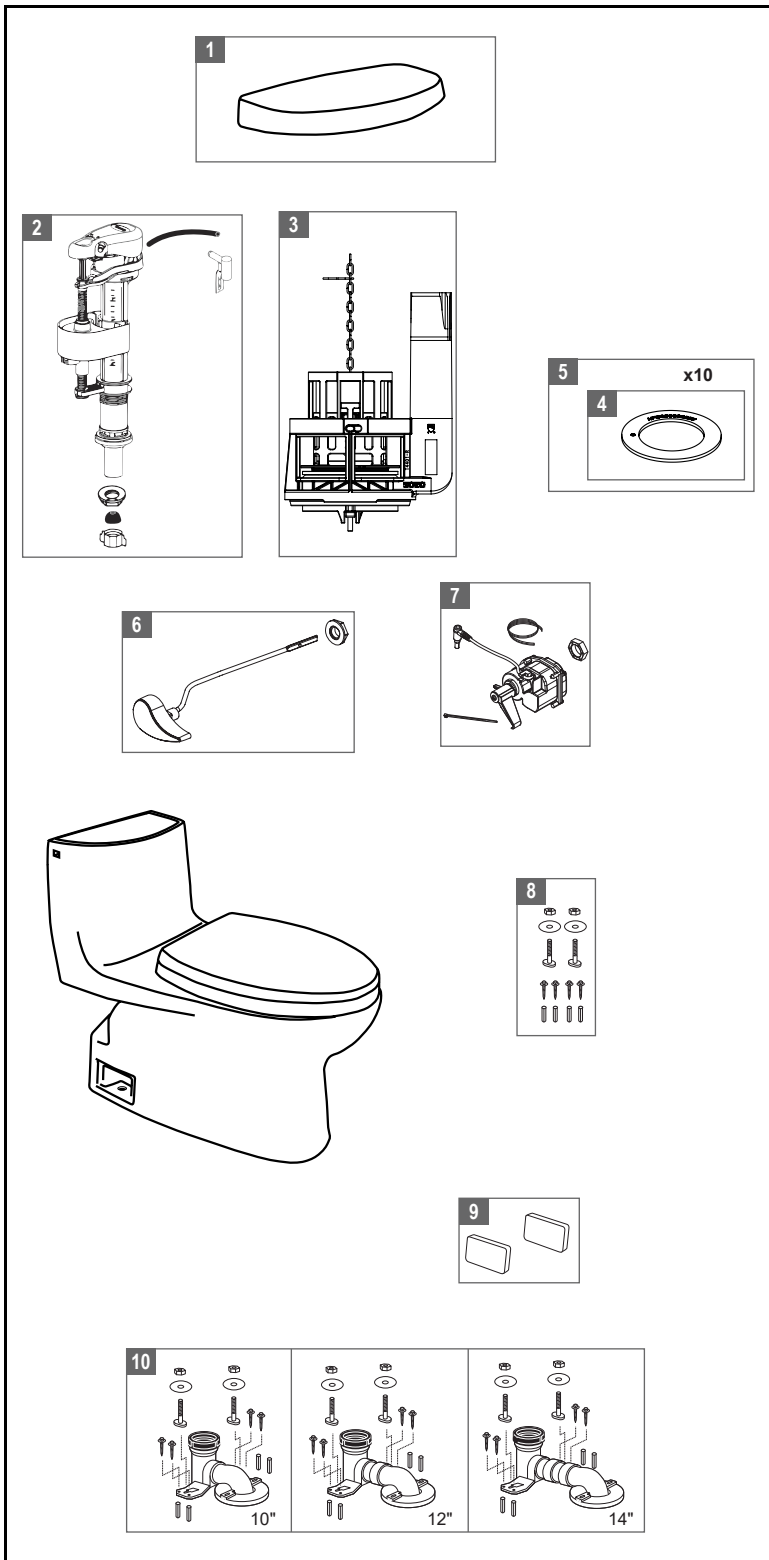

MS614124CEF, MS614124CEFG & MS614124CEFRG

1.28 gpf Toilet, Elongated Bowl, Universal Height, TORNADO FLUSH®, CEFIONTECT®, Unifit Rough-In, Auto Flush & Right Hand Trip Lever

Item	Part Number	Description
1	TCU604CRE#01	Tank Lid - Cotton
	TCU604CRE#03	Tank Lid - Bone
	TCU604CRE#11	Tank Lid - Colonial White
	TCU604CRE#12	Tank Lid - Sedona Beige
	TCU604CRE#51	Tank Lid - Ebony
2	TSU81.30-A	Fill Valve
3	THU747-A	Flush Valve
4	THU407	Seal Gasket (1 piece)
5	THU370	Seal Gasket (10 pieces)
6	THU808#01-A	Trip Lever - Cotton
	THU808#03-A	Trip Lever - Bone
	THU808#11-A	Trip Lever - Colonial White
	THU808#12-A	Trip Lever - Sedona Beige
	THU808#51-A	Trip Lever - Ebony
	THU808#BN-A	Trip Lever - Brushed Nickel
	THU808#CP-A	Trip Lever - Chrome Plated
	THU808#MBL-A	Trip Lever - Matte Black
	THU808#PB-A	Trip Lever - Polished Brass
	THU808#PN-A	Trip Lever - Polished Nickel
	THU808#RB-A	Trip Lever - Oil Rubbed Bronze
	THU820#CP-A	Right Hand Trip Lever - Chrome Plated
	THU820#PN-A	Right Hand Trip Lever - Polished Nickel
	THU820#BN-A	Right Hand Trip Lever - Brushed Nickel
	THU820#PB-A	Right Hand Trip Lever - Polished Brass
7	THU882	Motor unit for Autoflush Single Flush
8	THU020	Unifit Mounting Set
9	TCU884CV#01	Side Plates w/ Velcro Tape - Cotton
	TCU884CV#03	Side Plates w/ Velcro Tape - Bone
	TCU884CV#11	Side Plates w/ Velcro Tape - Colonial White
	TCU884CV#12	Side Plates w/ Velcro Tape - Sedona Beige
	TCU884CV#51	Side Plates w/ Velcro Tape - Ebony
10	TSU01W.10R	Unifit - 10" Rough-in
	TSU01W.12R	Unifit - 12" Rough-in
	TSU01W.14R	Unifit - 14" Rough-in

Actual Product may vary slightly from illustration.

Note: