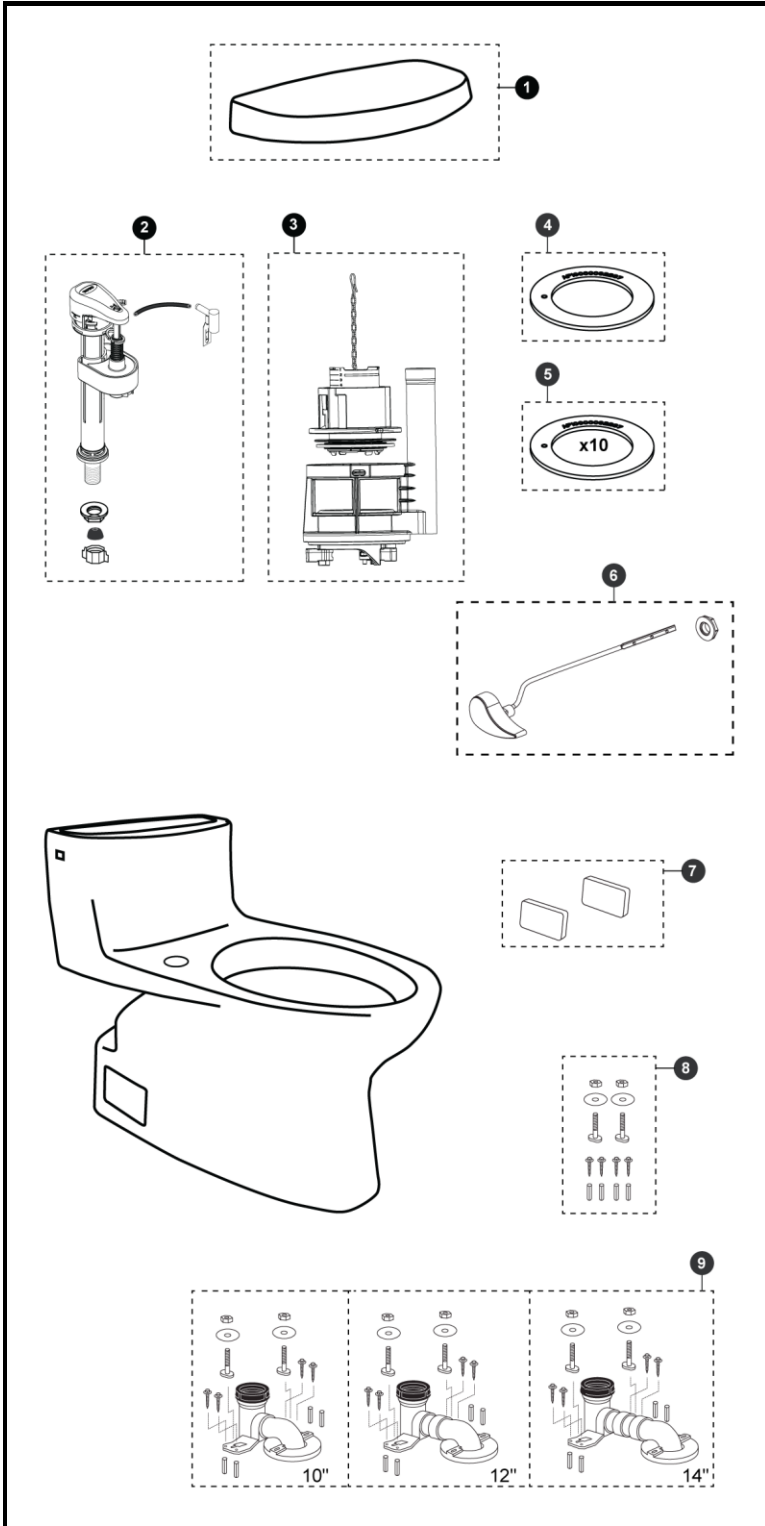

MW6443084CEFG
CST644CEFGT40
SW3084T40

**Carolina II & Carolina II Washlet+
1.28 Gpf Toilet, Elongated,
Tornado Flush, UniFit Rough-In,
(including CEFIONTECT®)**

Actual Product may vary slightly from illustration.

Item	Part	Description
1	TCU634CRE#01	Tank Lid - Cotton
	TCU634CRE#03	Tank Lid - Bone
	TCU634CRE#11	Tank Lid - Colonial White
	TCU634CRE#12	Tank Lid - Sedona Beige
	TCU634CRE#51	Tank Lid - Ebony
2	TSU83.30-A	Fill Valve
3	THU460.6D-A	Drain Valve
4	THU407	Seal Gasket (1 piece)
5	THU370	Seal Gasket (10 pieces)
6	THU808#01-A	Trip Lever - Cotton
	THU808#03-A	Trip Lever - Bone
	THU808#11-A	Trip Lever - Colonial White
	THU808#12-A	Trip Lever - Sedona Beige
	THU808#51-A	Trip Lever - Ebony
	THU808#CP-A	Trip Lever - Polished Chrome
	THU808#BN-A	Trip Lever - Brushed Nickel
	THU808#PN-A	Trip Lever - Polished Nickel
7	TCU884CV#01	Side Plates w/ Velcro Tape - Cotton
	TCU884CV#03	Side Plates w/ Velcro Tape - Bone
	TCU884CV#11	Side Plates w/ Velcro Tape - Colonial White
	TCU884CV#12	Side Plates w/ Velcro Tape - Sedona Beige
	TCU884CV#51	Side Plates w/ Velcro Tape - Ebony
8	THU020	UniFit Mounting Set
9	TSU01W.10R	UniFit - 10" Rough-In
	TSU01W.12R	UniFit - 12" Rough-In
	TSU01W.14R	UniFit - 14" Rough-In

Note:

Product Number Explanations

One-Piece Toilet

(MS) Toilet & Seat combo
(MW) Toilet & Washlet combo
(CST) Toilet only
(SW) Washlet
(SS) Seat
(C) Tornado Flush™
(E) 1.28gpf / 4.8 Lpf
(F) Universal Height
(G) CEFIONTECT®

(T40) Washlet+
(644) Toilet Model
(124) Seat Model
() Washlet Model