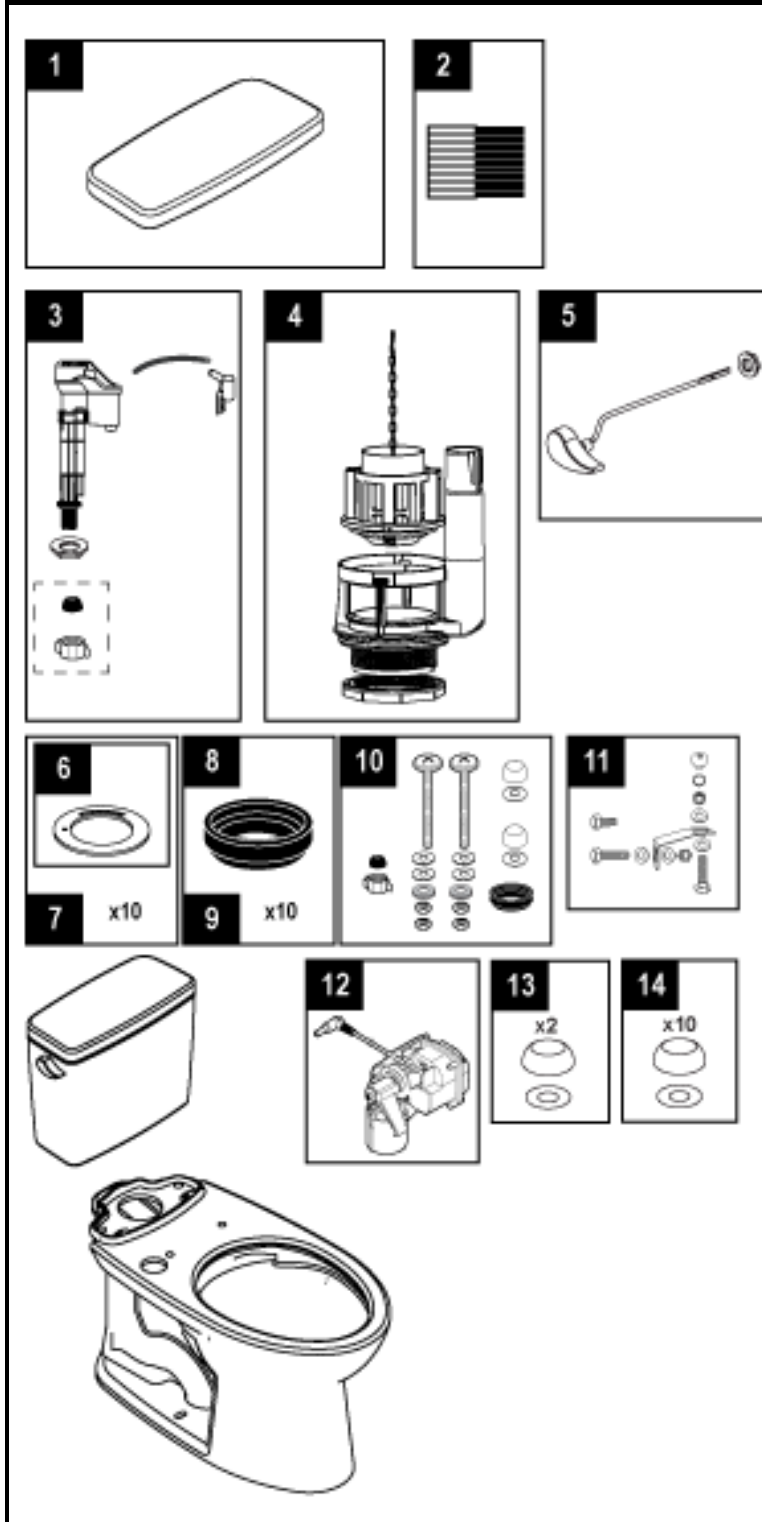

Drake®

**1.28 Gpf Toilet, Elongated
TORNADO FLUSH®, Universal Height,
(including CEFIONTECT®), Right Hand Trip Lever**

Item	Part	Description
1	TCU776CR#01	Tank Lid w/ Velcro Tape - Cotton
	TCU776CR#03	Tank Lid w/ Velcro Tape - Bone
	TCU776CR#11	Tank Lid w/ Velcro Tape - Colonial White
	TCU776CR#12	Tank Lid w/ Velcro Tape - Sedona Beige
	TCU776CR#51	Tank Lid w/ Velcro Tape - Ebony
2	THU107	Velcro Tape
3	TSU708	Fill Valve Assembly
4	THU825-A	Flush Valve Assembly, 1.28 GPF
	THU826-A	Flush Valve Assembly, 1.28 GPF (Insulated Tank)
5	THU808#CP-A	Trip Lever Handle - Chrome Plated
	THU808#PN-A	Trip Lever Handle - Polished Nickel
	THU808#BN-A	Trip Lever Handle - Brushed Nickel
	THU808#PB-A	Trip Lever Handle - Polished Brass
	THU808#RB-A	Trip Lever Handle - Oil Rubbed Bronze
	THU808#01-A	Trip Lever Handle - Cotton
	THU808#03-A	Trip Lever Handle - Bone
	THU808#11-A	Trip Lever Handle - Colonial White
	THU808#12-A	Trip Lever Handle - Sedona Beige
	THU808#51-A	Trip Lever Handle - Ebony
	THU820#01-A	Trip Lever Right Handle - Cotton
	THU820#CP-A	Trip Lever Right Handle - Chrome Plated
	THU820#PN-A	Trip Lever Right Handle - Polished Nickel
	THU820#BN-A	Trip Lever Right Handle - Brushed Nickel
	THU820#PB-A	Trip Lever Right Handle - Polished Brass
6	THU407	Seal Gasket (1 piece)
7	THU370	Seal Gasket (10 pieces)
8	9BU024E	Tank to Bowl Gasket - 1pc
9	THU131	Tank to Bowl Gasket - 10pc
10	THU828#01-A	Tank to Bowl Mounting Hardware - Cotton
	THU828#03-A	Tank to Bowl Mounting Hardware - Bone
	THU828#11-A	Tank to Bowl Mounting Hardware - Colonial White
	THU828#12-A	Tank to Bowl Mounting Hardware - Sedona Beige
	THU828#51-A	Tank to Bowl Mounting Hardware - Ebony
11	THU089	Bolt Down Set
12	THU767	Autoflush Unit
13	THU044S#XX	Bolt Cap Set - (2 Sets)
14	THU098#XX	Bolt Cap Set - (10 Sets)