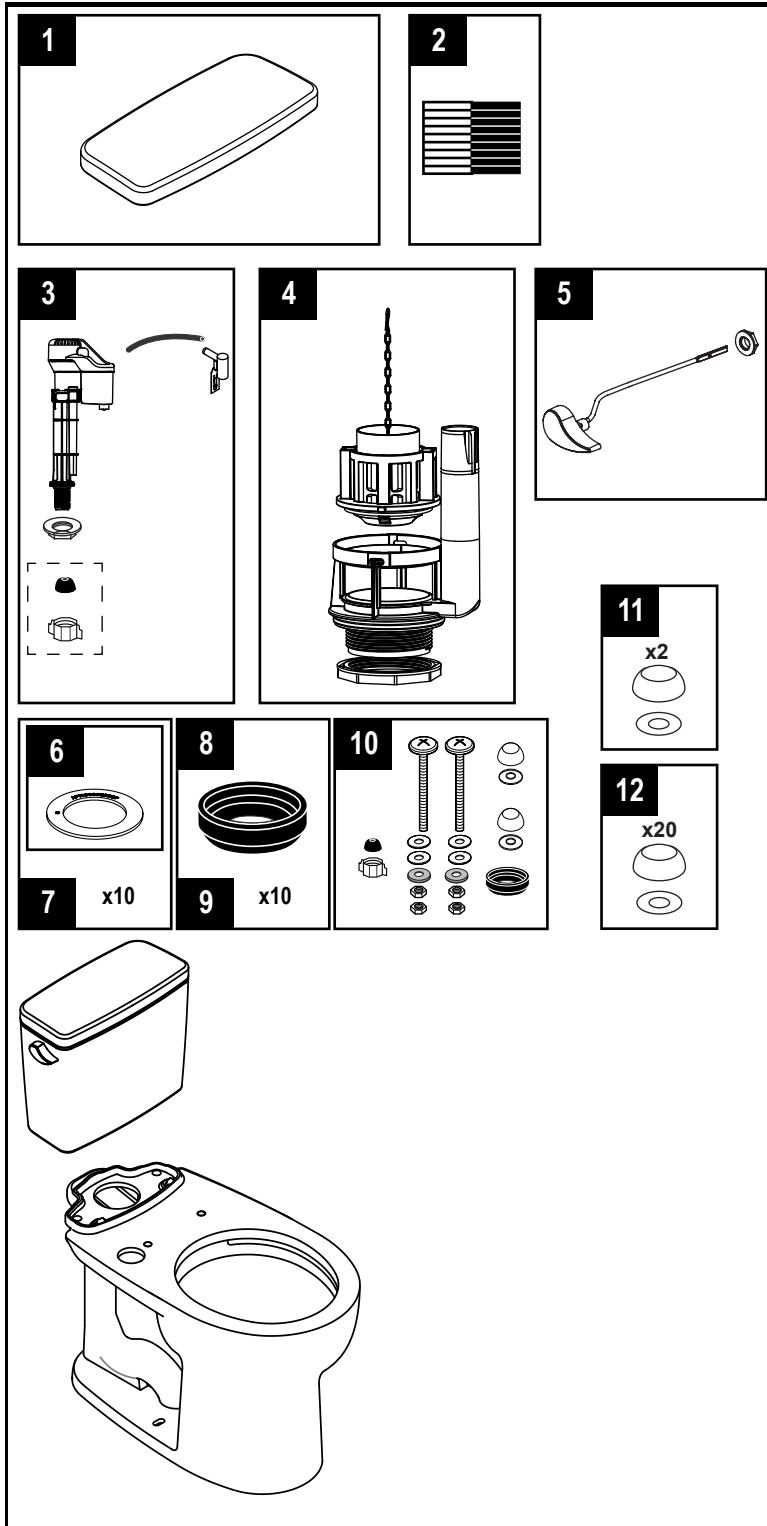

CST775CSFG
C775CEFG
ST776SA

CST775CSF
C775CEF
ST776SA

Drake®
1.6 Gpf Toilet, Round
TORNADO FLUSH®, Universal Height,
(including CEFIONTECT®)

Item	Part	Description
1	TCU776CR#01	Tank Lid w/ Velcro Tape - Cotton
	TCU776CR#03	Tank Lid w/ Velcro Tape - Bone
	TCU776CR#11	Tank Lid w/ Velcro Tape - Colonial White
	TCU776CR#12	Tank Lid w/ Velcro Tape - Sedona Beige
	TCU776CR#51	Tank Lid w/ Velcro Tape - Ebony
2	THU107	Velcro Tape
3	TSU708	Fill Valve Assembly
4	THU826-A	Flush Valve Assembly, 1.6 GPF
5	THU808#CP-A	Trip Lever Handle - Chrome Plated
	THU808#PN-A	Trip Lever Handle - Polished Nickel
	THU808#BN-A	Trip Lever Handle - Brushed Nickel
	THU808#PB-A	Trip Lever Handle - Polished Brass
	THU808#RB-A	Trip Lever Handle - Oil Rubbed Bronze
	THU808#01-A	Trip Lever Handle - Cotton
	THU808#03-A	Trip Lever Handle - Bone
	THU808#11-A	Trip Lever Handle - Colonial White
	THU808#12-A	Trip Lever Handle - Sedona Beige
	THU808#51-A	Trip Lever Handle - Ebony
6	THU407	Flush Valve Seal Gasket - 1pc
7	THU370	Flush Valve Seal Gasket - 10pc
8	9BU024E	Tank to Bowl Gasket - 1pc
9	THU131	Tank to Bowl Gasket - 10pc
10	THU828#01-A	Tank to Bowl Mounting Hardware - Cotton
	THU828#03-A	Tank to Bowl Mounting Hardware - Bone
	THU828#11-A	Tank to Bowl Mounting Hardware - Colonial White
	THU828#12-A	Tank to Bowl Mounting Hardware - Sedona Beige
	THU828#51-A	Tank to Bowl Mounting Hardware - Ebony
11	THU044S#XX	Bolt Cap Set - (1 Toilet)
12	THU098#XX	Bolt Cap Set - (10 Toilets)

Note:

#XX denotes the following color code: #01, #03, #11, #12 & #51

Product Number Explanations		
Two-Piece Toilet	Tank	Bowl
(CST) Gravity Type Toilet	(ST) Tank	(C) Bowl
(775) Model	(776) Model	(775) Model
(C) TORNADO FLUSH®	(S) 1.6 Gpf	(C) TORNADO FLUSH®
(S) 1.6 Gpf	(A) AUTO FLUSH	(C) CEFIONTECT®
(G) CEFIONTECT®		(G) CEFIONTECT®